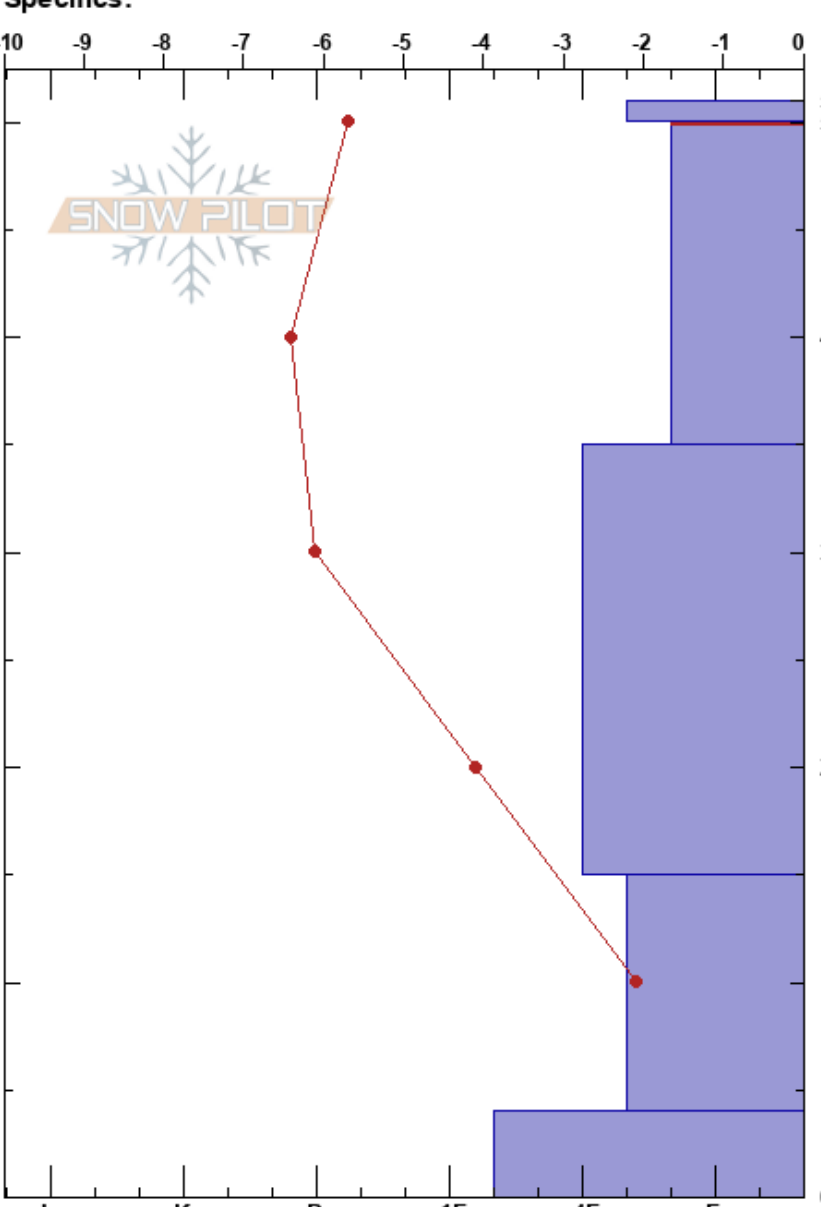

Campground Ridge  
 Bear River Range  
 UT  
 Elevation: 8817 ft  
 Aspect:  
 Specifics:

toby weed  
 12/11/2024 - 2:00pm  
 Co-ord: 41.88433N, -111.64228W  
 Slope Angle: 17°  
 Wind Loading:

Stability:  
 Air Temperature: -2.8°C  
 Sky Cover: BKN  
 Precipitation: NO  
 Wind: W Moderate  
 HS:51  
 PF:46  
 PS:5  
 50-35cm: Problematic layer

Form	Crystal		$\rho$ kg/m <sup>3</sup>	Stability tests & Layer comments
	Size	Moisture		
+ (●)				
☐	1-2			
☐				
☐	2-3			← ECTN23 @15cm
⊗ (⊖)				

Notes: