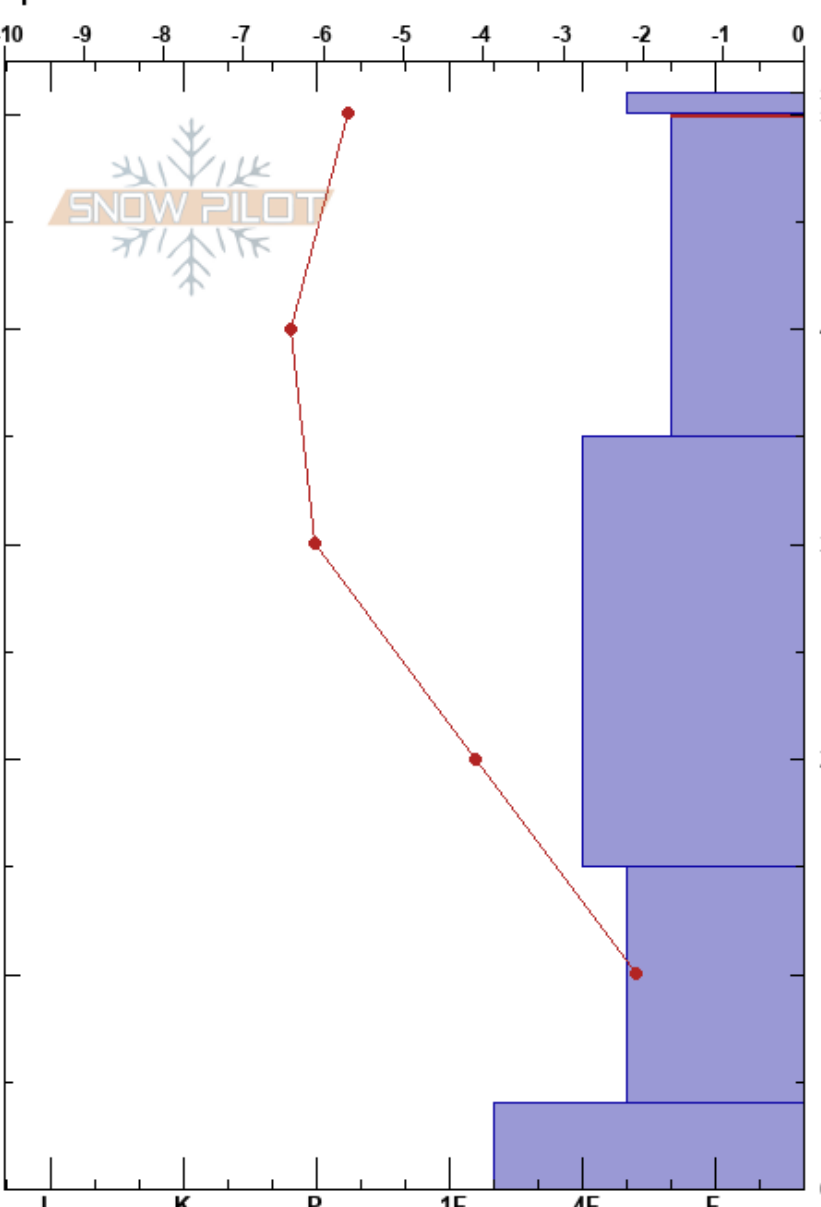

Campground Ridge
 Bear River Range
 UT
 Elevation: 8817 ft
 Aspect:
 Specifics:

toby weed
 12/11/2024 - 2:00pm
 Co-ord: 41.88433N, -111.64228W
 Slope Angle: 17°
 Wind Loading:

Stability:
 Air Temperature: -2.8°C
 Sky Cover: BKN
 Precipitation: NO
 Wind: W Moderate
 HS:51
 PF:46
 PS:5
 50-35cm: Problematic layer

Form	Crystal		ρ kg/m ³	Stability tests & Layer comments
	Size	Moisture		
+ (●)				
☐	1-2			
☐				
☐	2-3			← ECTN23 @15cm
⊗ (⊗)				

Notes: