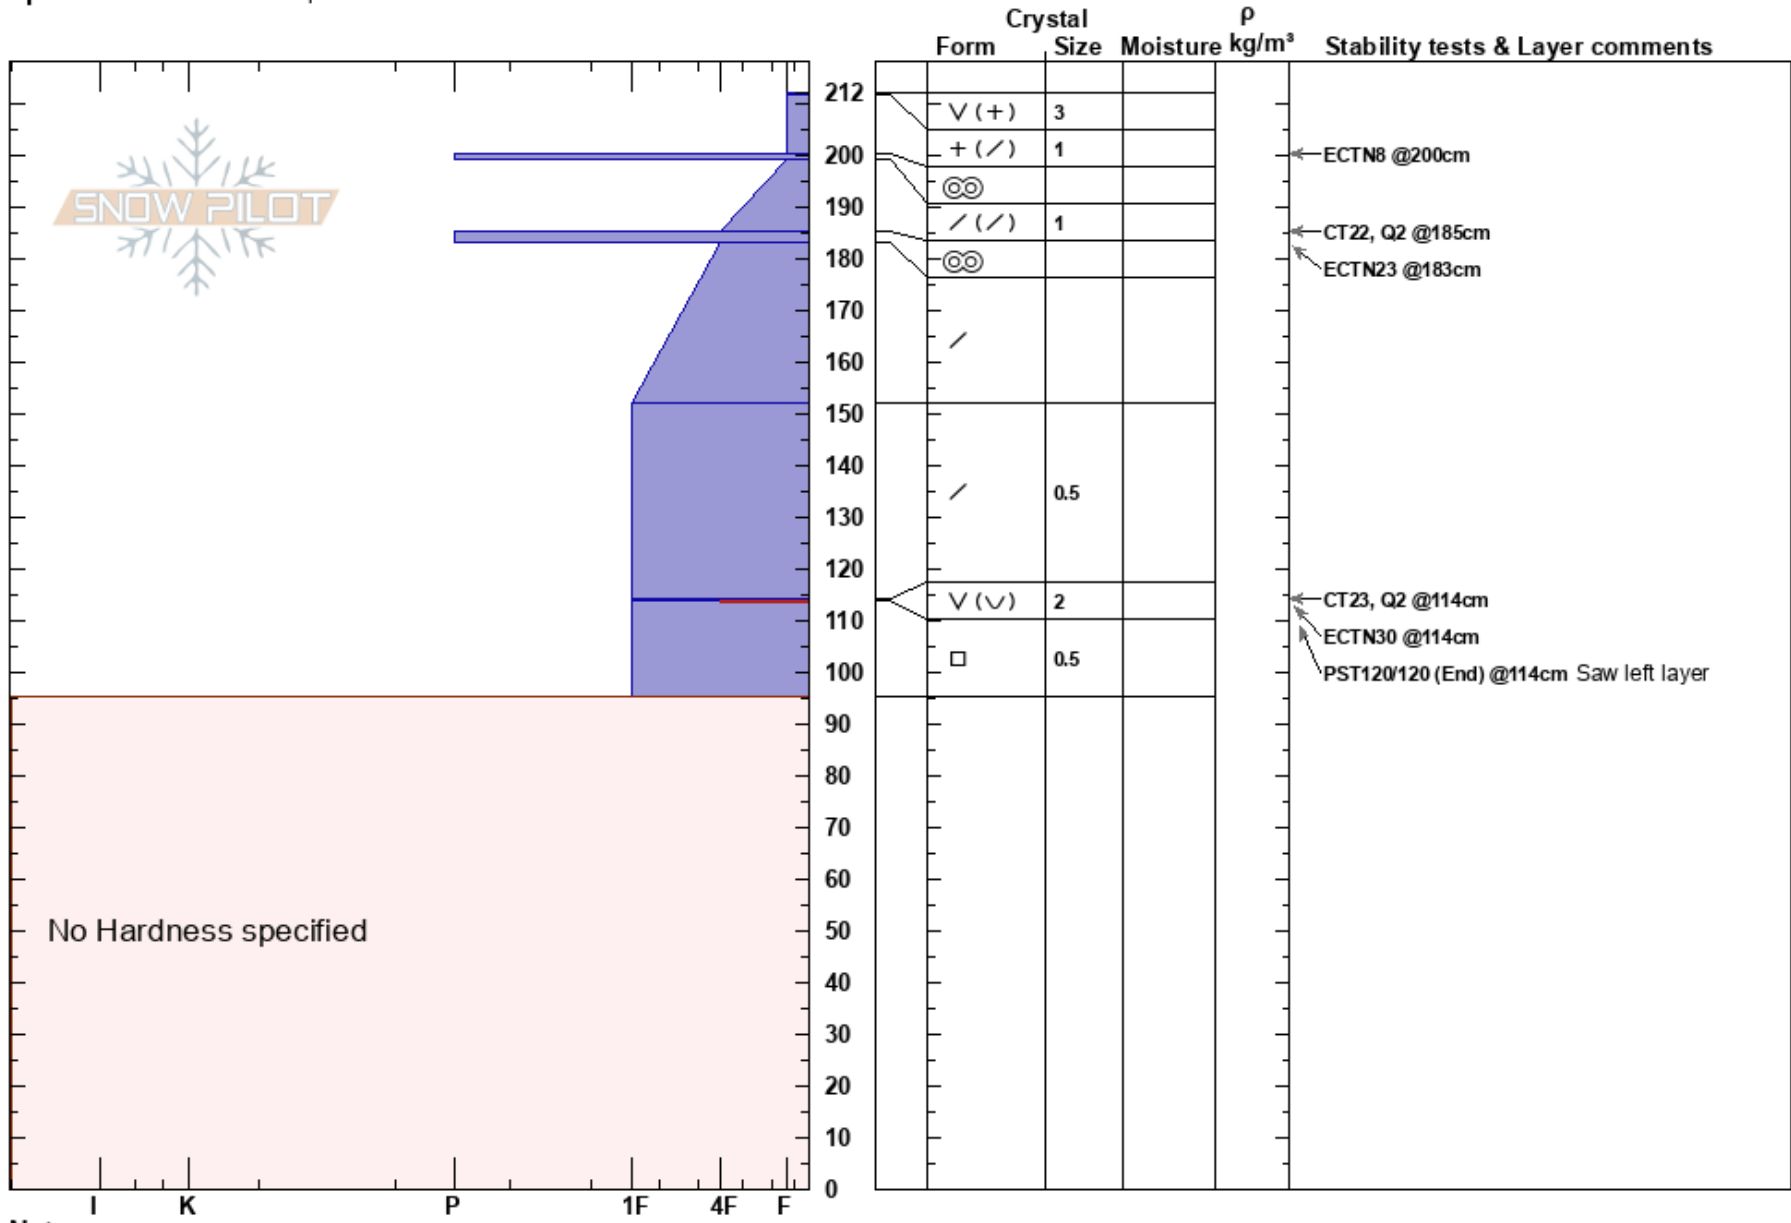

LT NE Aspect
 Bitterroot
 MT
 Elevation: 7600 ft
 Aspect: 28°
 Specifics: Ski tracks on slope

Ryan Milling
 02/11/2018 - 1:00pm
 Co-ord: 12T 267387E 5064958N
 Slope Angle: 23°
 Wind Loading: no

Stability: **HS:212**
 Air Temperature: -7°C
 Sky Cover: OVC
 Precipitation: NO
 Wind: Calm
 Layer Notes: 114-113.5cm:Problematic layer