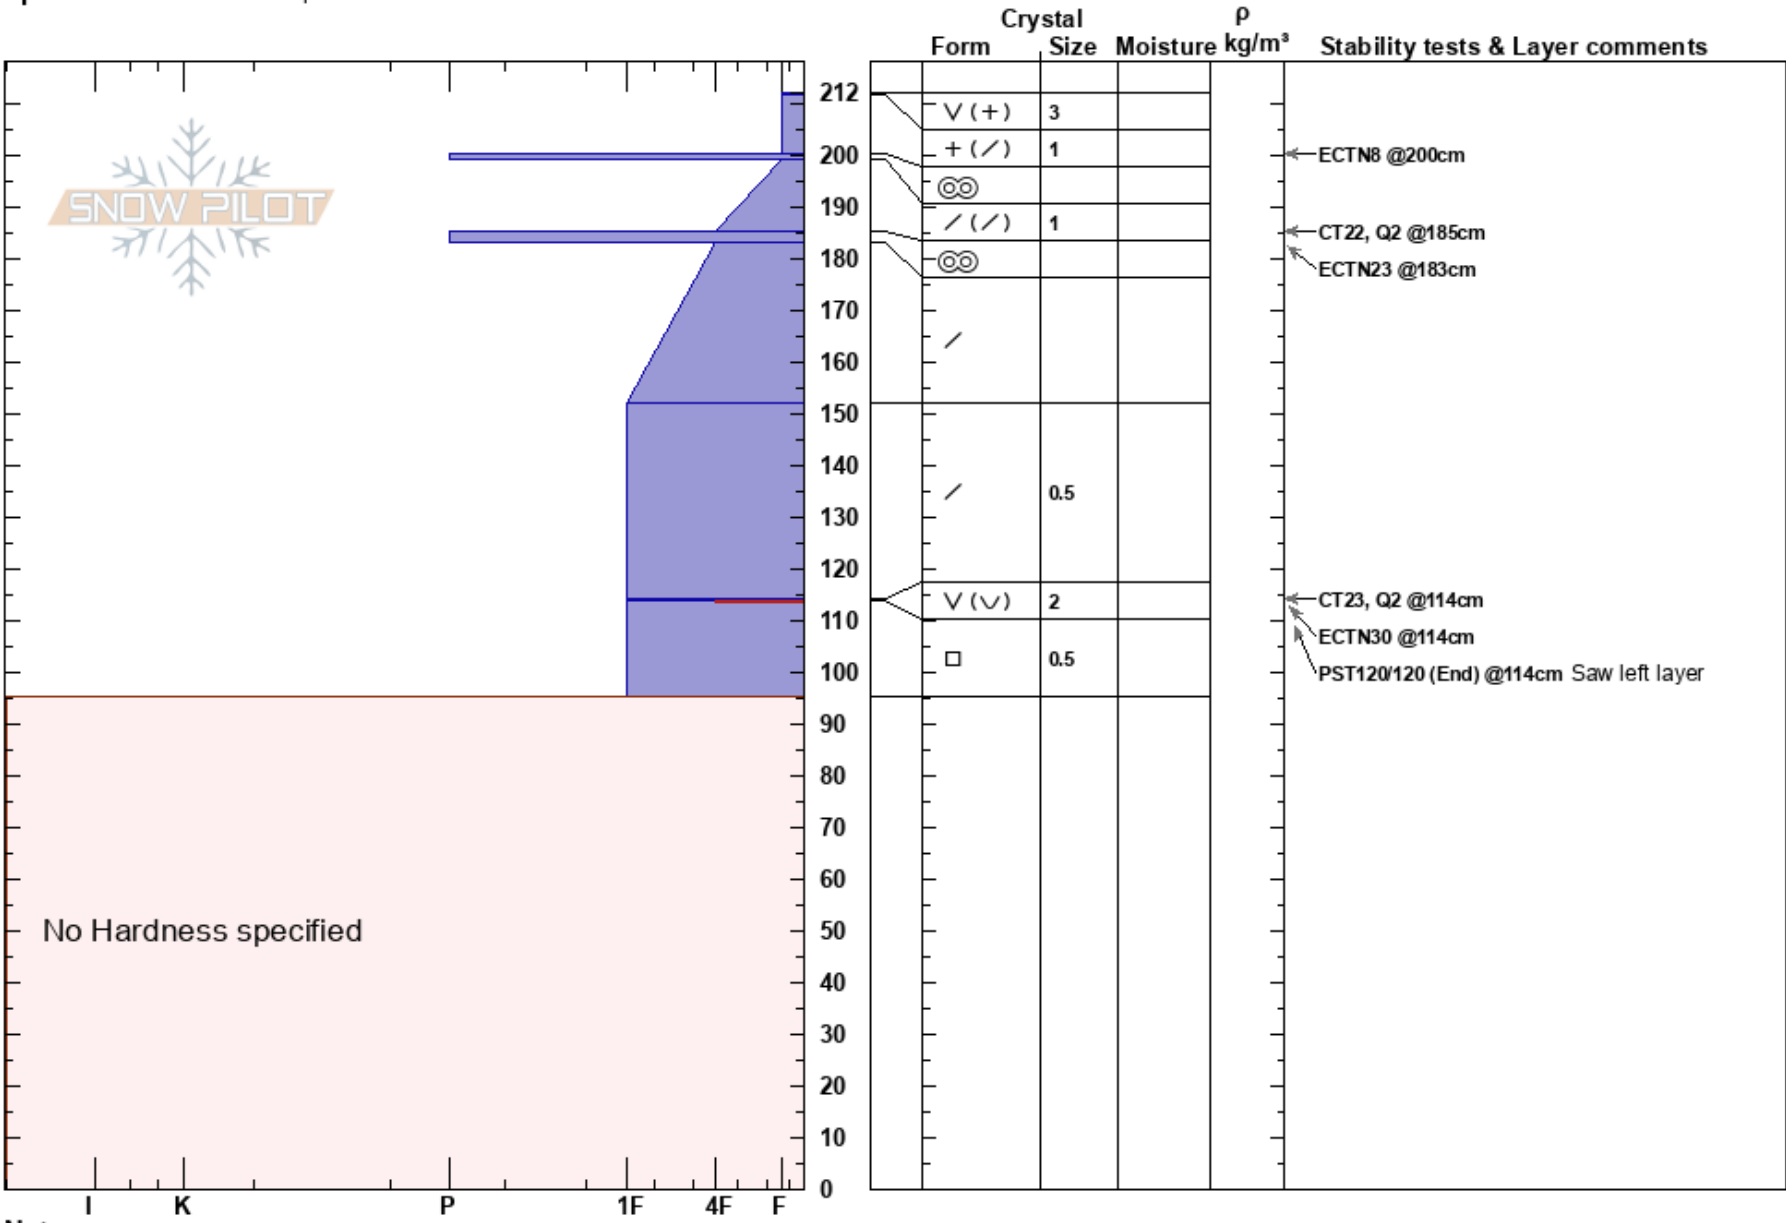

LT NE Aspect
 Bitterroot
 MT
 Elevation: 7600 ft
 Aspect: 28°
 Specifics: Ski tracks on slope

Ryan Milling
 02/11/2018 - 1:00pm
 Co-ord: 12T 267387E 5064958N
 Slope Angle: 23°
 Wind Loading: no

Stability: **HS:212**
 Air Temperature: -7°C
 Sky Cover: OVC
 Precipitation: NO
 Wind: Calm
 114-113.5cm: Problematic layer