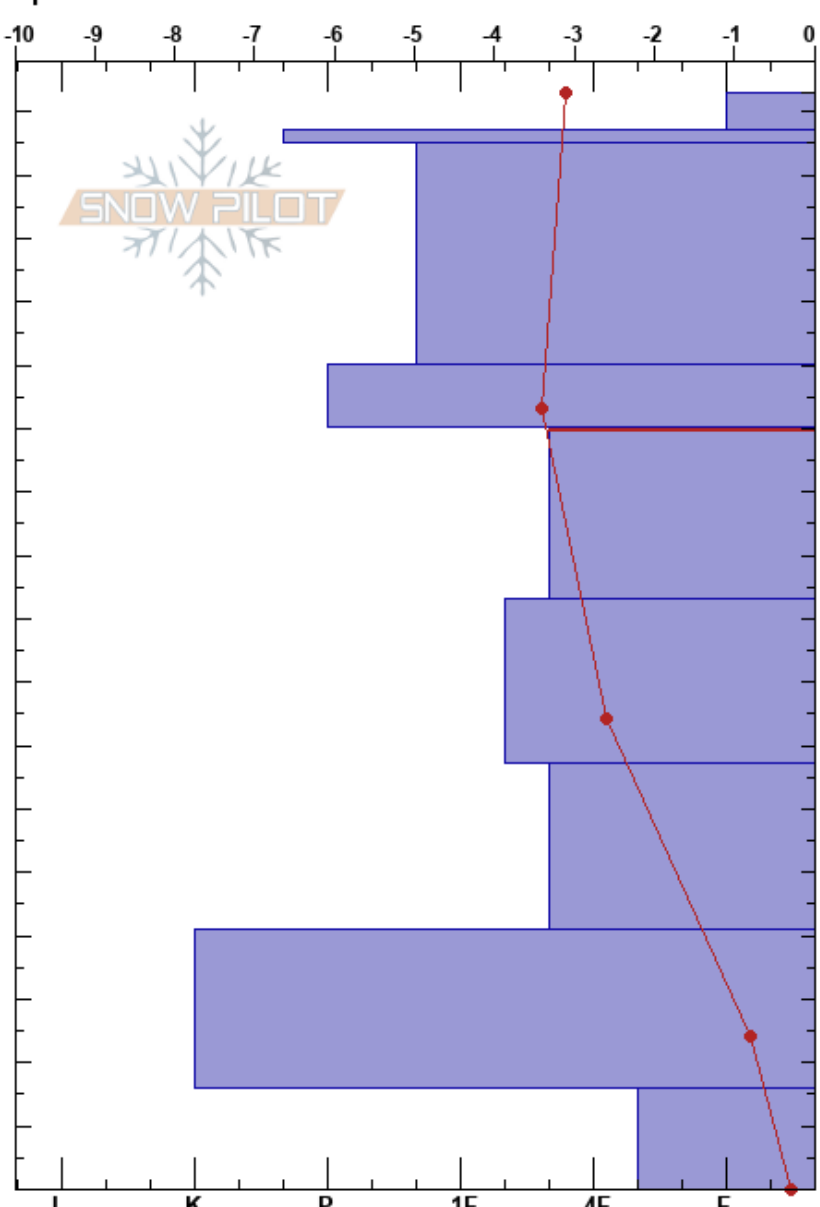

Test Slope April Bowl
 Hatcher Pass
 AK
 Elevation: 1287 m
 Aspect: W
 Specifics:

Leif Mumma
 12/11/2024 - 11:34am
 Co-ord: 61.76556N, -149.30990W
 Slope Angle: 26°
 Wind Loading: previous

Stability:
 Air Temperature: -0.5°C
 Sky Cover: OVC
 Precipitation: NO
 Wind: E Light Breeze

HS:173
 PF:16
 PS:4
 120-93cm:Problematic layer

Form	Crystal		ρ kg/m ³	Stability tests & Layer comments
	Size	Moisture		
+	0.5	D		
•	0.3	D		
•	1	D		
•	0.5	D		
□	1.5	D		
⊖	1	D		
□	1	D		
⊖	1.5	D		
^	2	D		

Notes: Snow pit dug on wind-loaded test slope right next to summit lake in April Bowl.