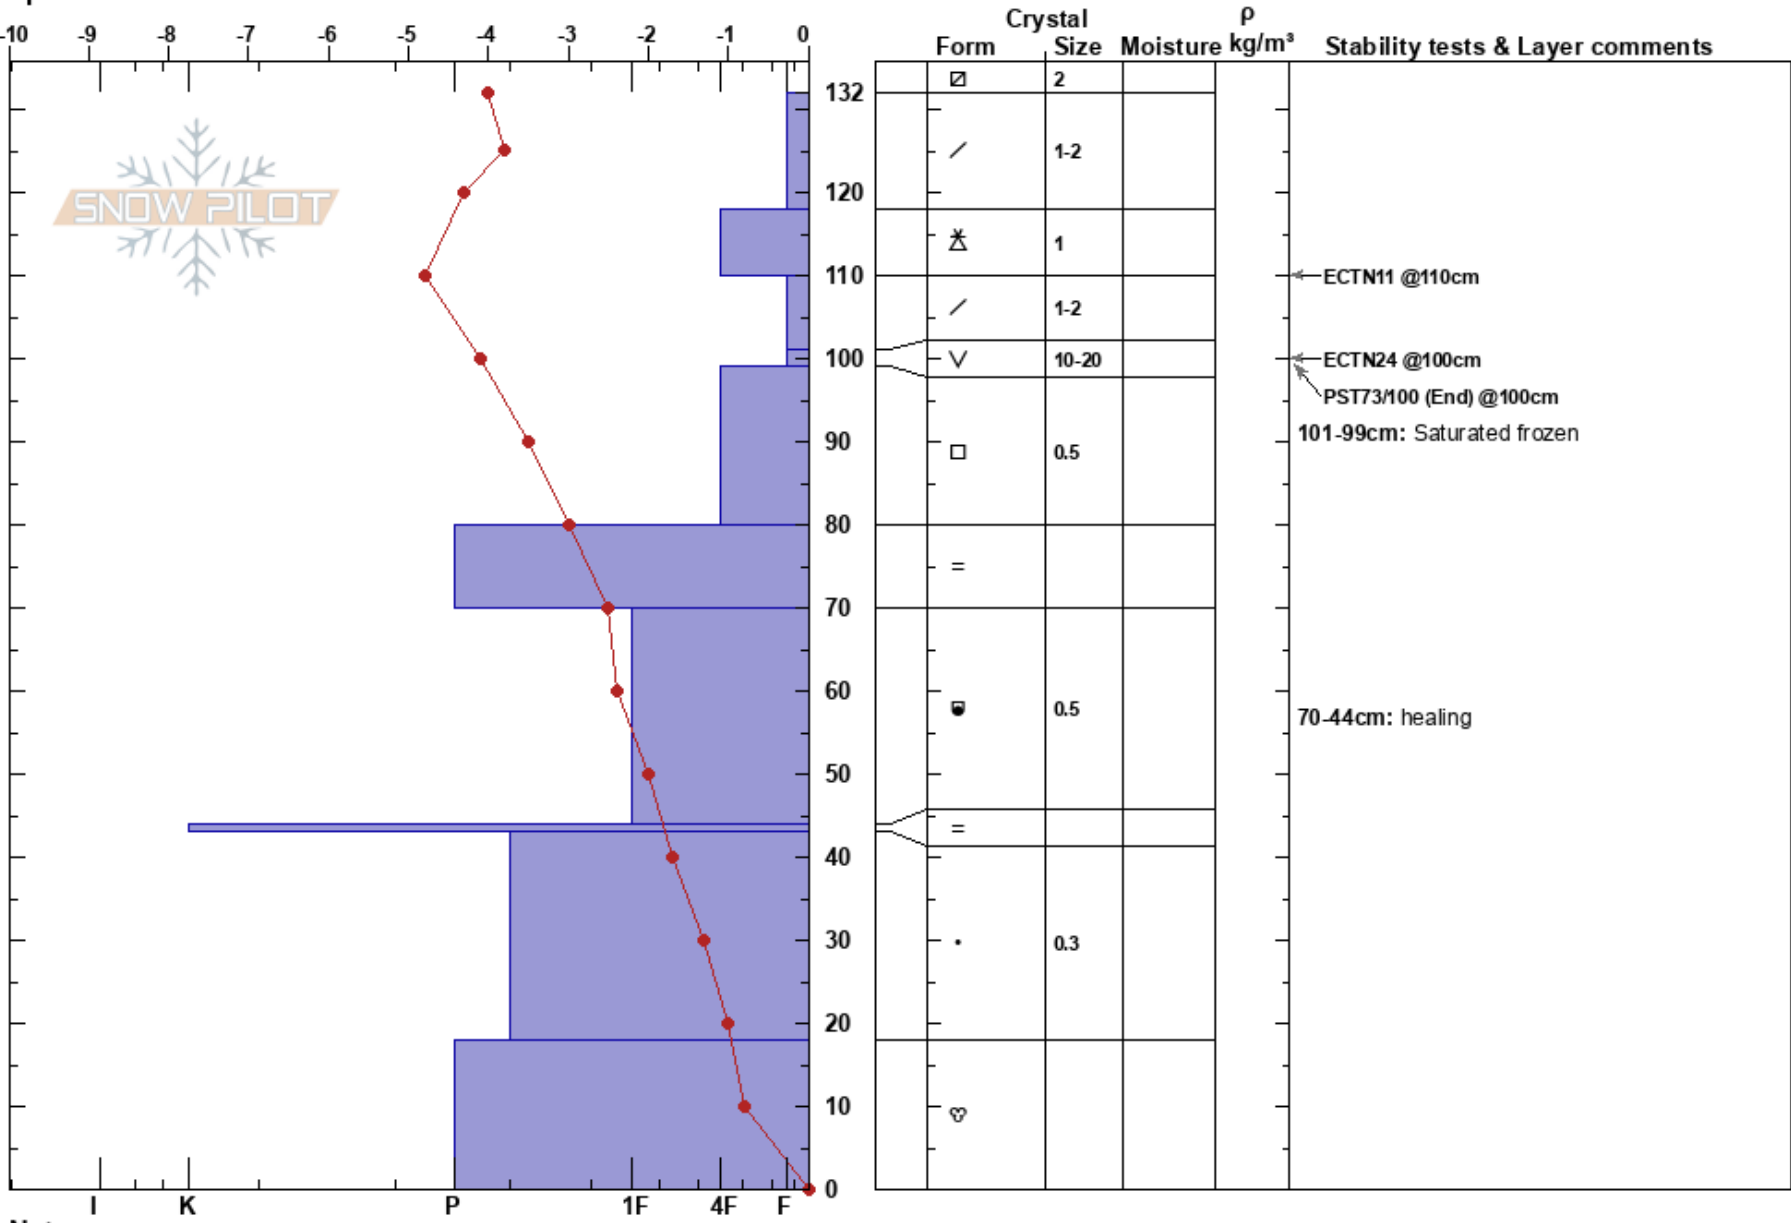

Ridge above Copper
Silver Valley Area
ID
Elevation: 6200 ft
Aspect: E
Specifics:

izzy davis
12/11/2024 - 11:30am
Co-ord: 47.42539N, -115.71925W
Slope Angle: 30°
Wind Loading: previous

Stability: **HS:132**
Air Temperature: -3.3°C **PF:15**
Sky Cover: BKN **PS:40**
Precipitation: NO
Wind: SW Calm

Layer Notes:
101-99cm: Saturated frozen
101-99cm: Problematic layer
70-44cm: healing

Notes: