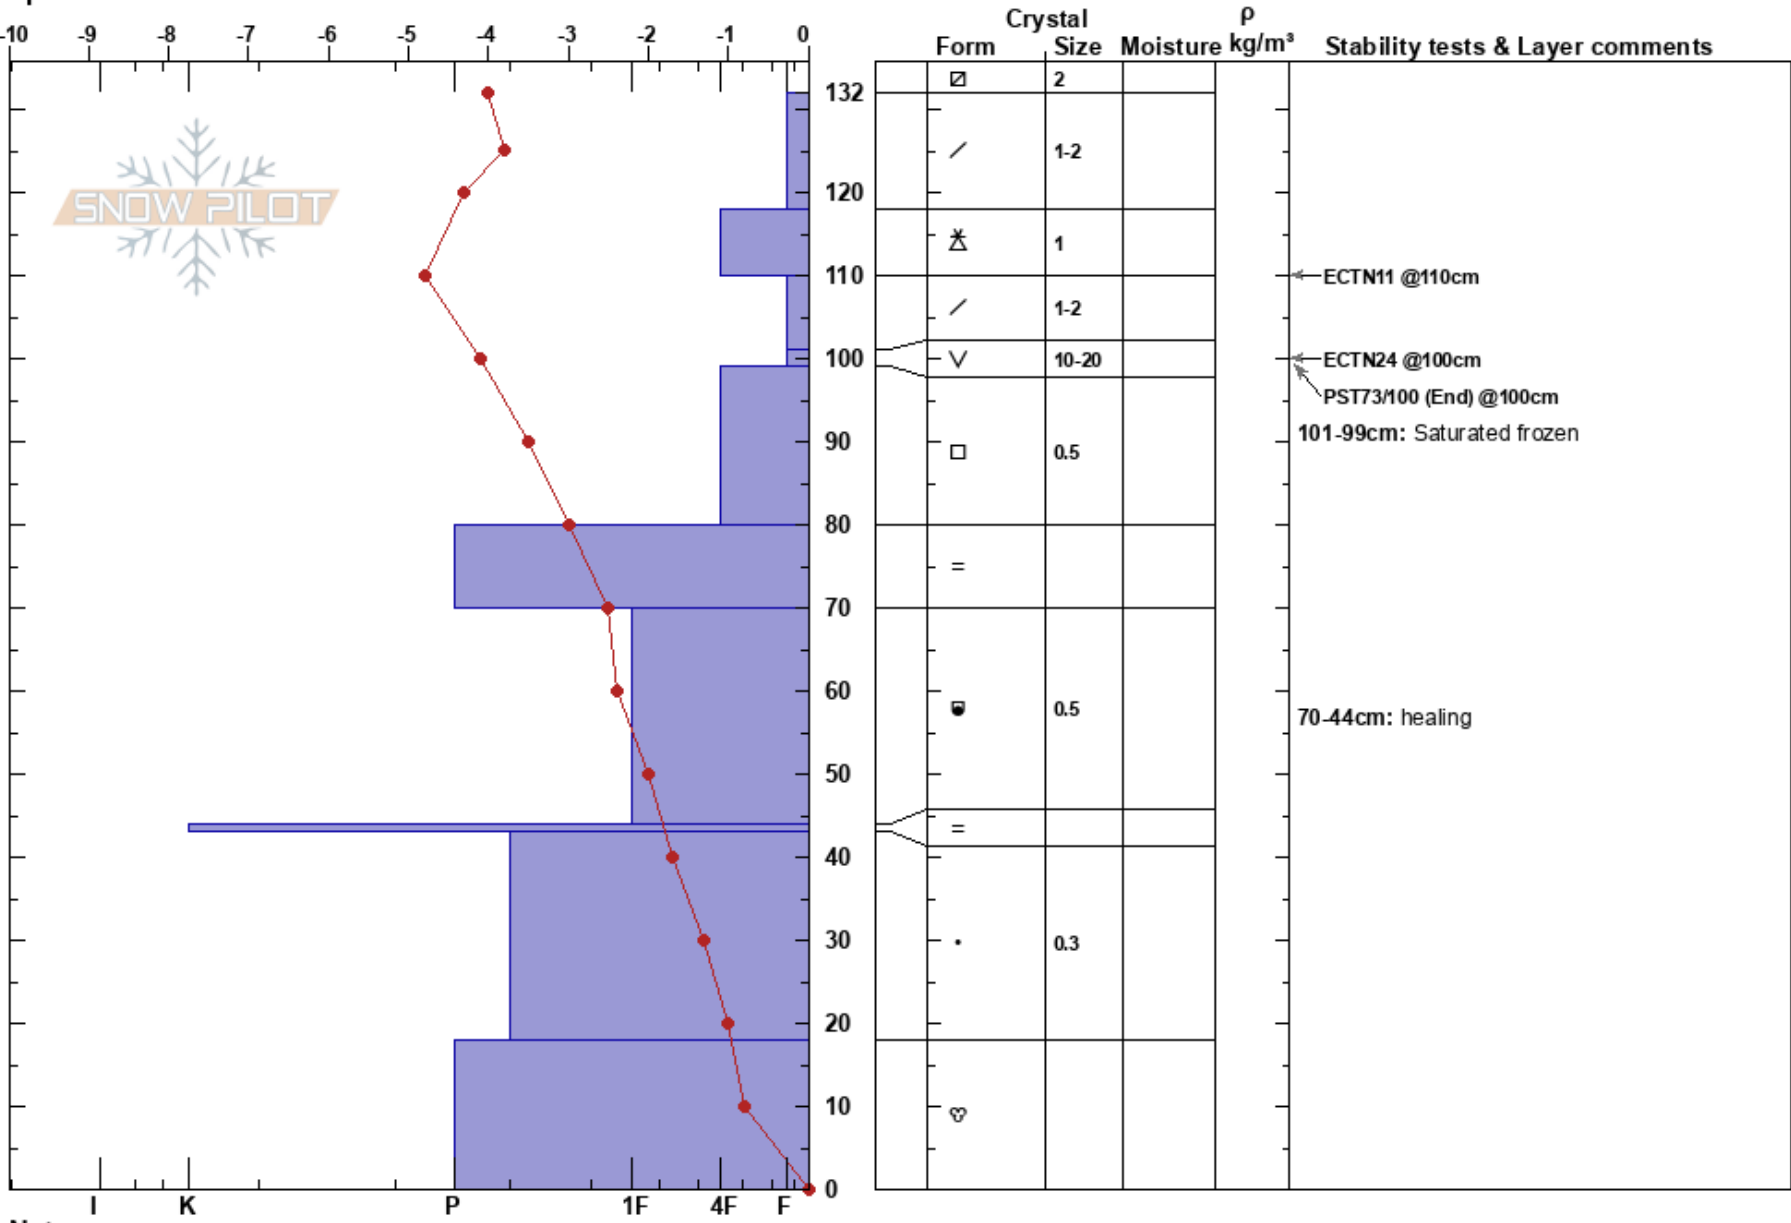

Ridge above Copper
 Silver Valley Area
 ID
 Elevation: 6200 ft
 Aspect: E
 Specifics:

izzy davis
 12/11/2024 - 11:30am
 Co-ord: 47.42539N, -115.71925W
 Slope Angle: 30°
 Wind Loading: previous

Stability:
 Air Temperature: -3.3°C
 Sky Cover: BKN
 Precipitation: NO
 Wind: SW Calm

HS:132
 PF:15
 PS:40
 Layer Notes:
 101-99cm: Saturated frozen
 101-99cm: Problematic layer
 70-44cm: healing

Notes: