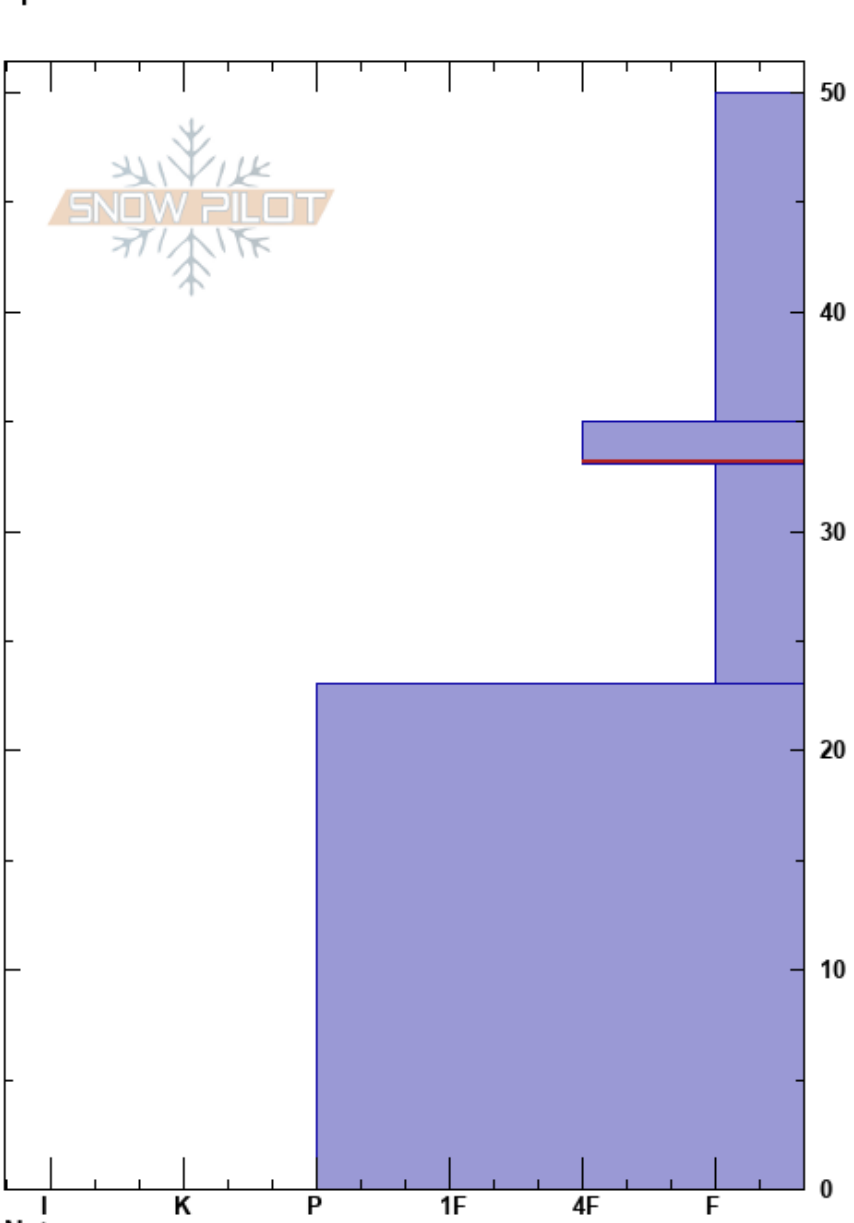

Lolo Pass - Hwy Shots
 Bitterroot
 MT
 Elevation: 5573 ft
 Aspect: NW
 Specifics:

Katie Matthews
 12/11/2024 - 12:30pm
 Co-ord: 46.62563N, -114.58342W
 Slope Angle: 20°
 Wind Loading: no

Stability:
 Air Temperature: 31°F
 Sky Cover: OVC
 Precipitation: NO
 Wind: SW Light Breeze

HS:50
 PF:27
 PS:15
 35-33cm: Problematic layer

Crystal Form	Crystal Size	Moisture	ρ kg/m ³	Stability tests & Layer comments
/	1			
/	1-2			
⊙⊙				← ECTN14 @37cm Density change
□	0.5-1			← ECTN21 @33cm Below crust
⊖				