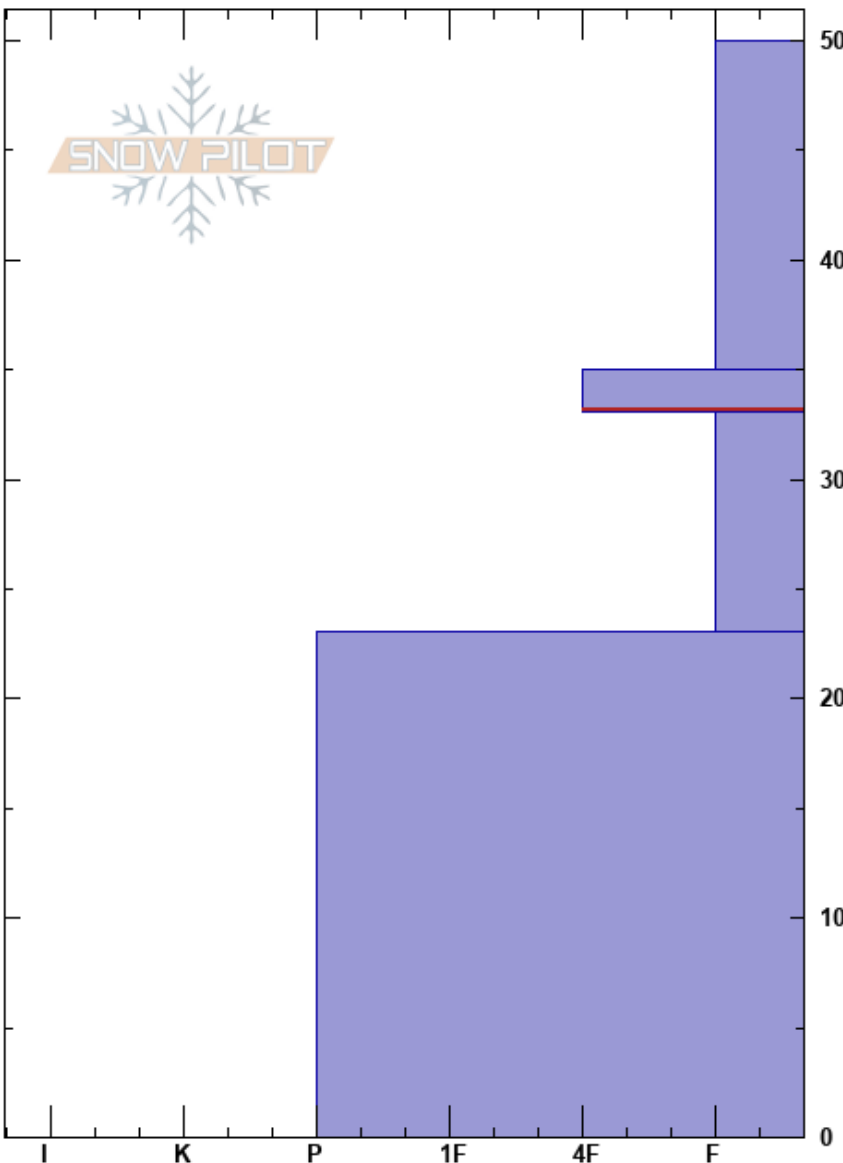

Lolo Pass - Hwy Shots  
 Bitterroot  
 MT  
 Elevation: 5573 ft  
 Aspect: NW  
 Specifics:

Katie Matthews  
 12/11/2024 - 12:30pm  
 Co-ord: 46.62563N, -114.58342W  
 Slope Angle: 20°  
 Wind Loading: no

Stability: **HS:50**  
 Air Temperature: 31°F **PF:27** 35-33cm:Problematic layer  
 Sky Cover: OVC **PS: 15**  
 Precipitation: NO  
 Wind: SW Light Breeze

Crystal Form	Crystal Size	Moisture	$\rho$ kg/m <sup>3</sup>	Stability tests & Layer comments
/	1			
/	1-2			
⊙⊙				←ECTN14 @37cm Density change
□	0.5-1			←ECTN21 @33cm Below crust
⊖				