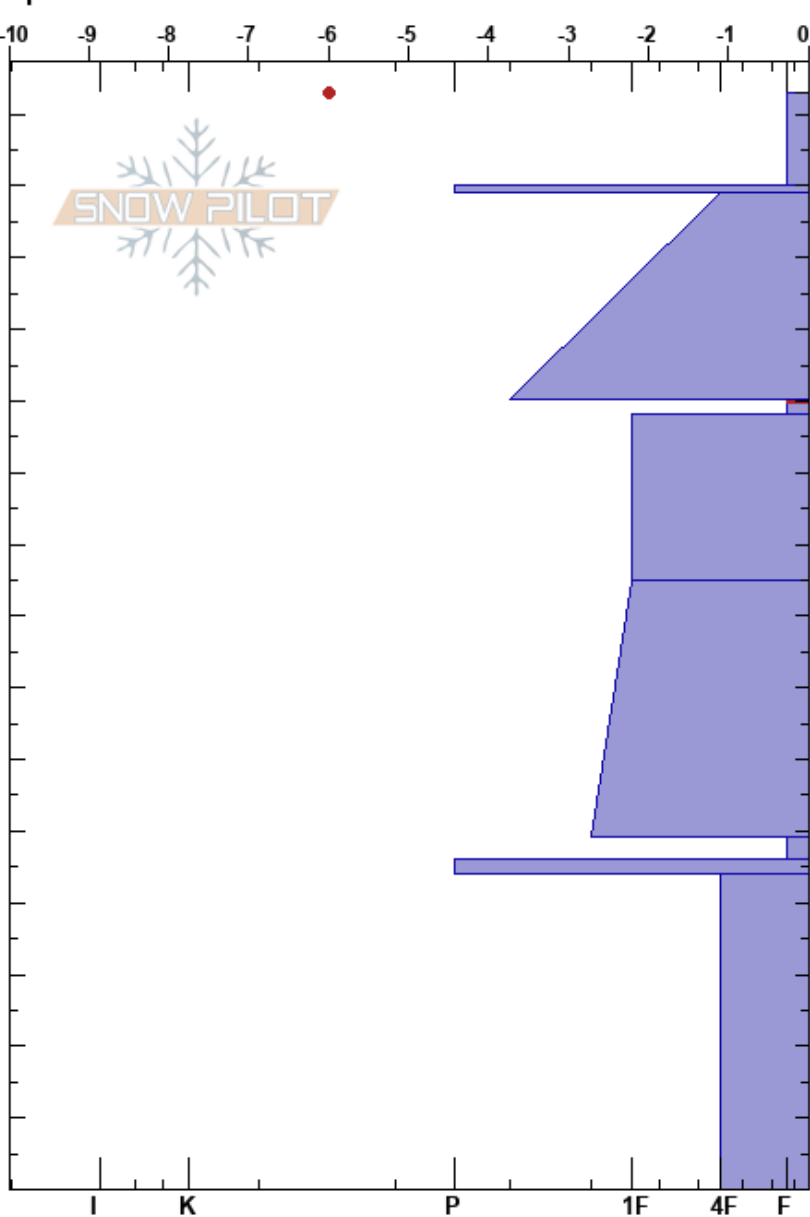

LT near Stateline
 Bitterroot
 MT
 Elevation: 8020 ft
 Aspect: 274°
 Specifics:

Ryan Milling
 02/10/2018 - 3:00pm
 Co-ord: 12T 268849E 5063969N
 Slope Angle: 28°
 Wind Loading: previous

Stability:
 Air Temperature: -6°C
 Sky Cover: BKN
 Precipitation: NO
 Wind: W Light Breeze

HS:153
 Layer Notes:
 110-108cm:Problematic layer

Height (cm)	Crystal		Moisture	ρ kg/m ³	Stability tests & Layer comments
	Form	Size			
153					
150	/ (/)	0.5			
140	■				← CT12, Q2 @139cm
130	/	0.5			
120					
110	∇	4-10			← CT14, Q1 @110cm ← ECTP14 @110cm
100	/ (□)	0.5			
90					
80					
70	□	0.5			
60					
50	□ (A)	1-1.5			← CT14, Q3 @49cm ← ECTP24 @49cm
40	■				
30					
20	□ (A)	2			
10					
0					