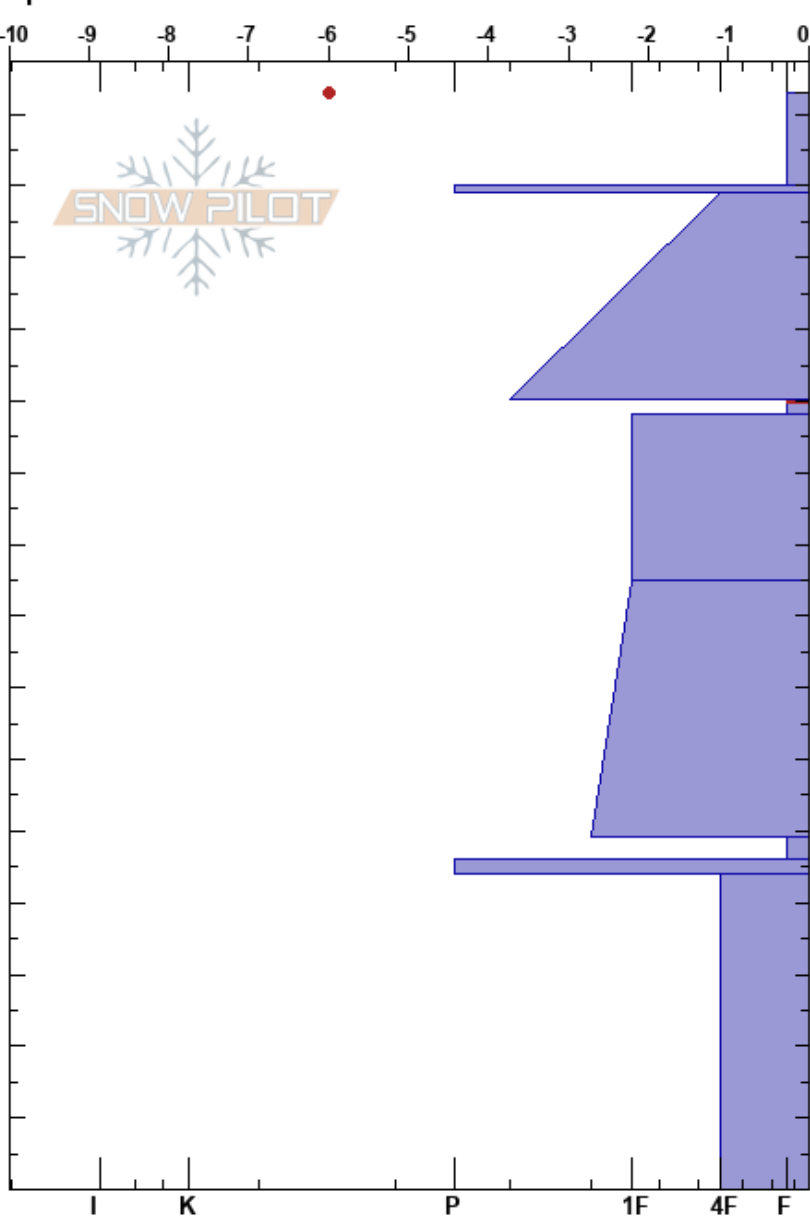

LT near Stateline  
 Bitterroot  
 MT  
 Elevation: 8020 ft  
 Aspect: 274°  
 Specifics:

Ryan Milling  
 02/10/2018 - 3:00pm  
 Co-ord: 12T 268849E 5063969N  
 Slope Angle: 28°  
 Wind Loading: previous

Stability:  
 Air Temperature: -6°C  
 Sky Cover: BKN  
 Precipitation: NO  
 Wind: W Light Breeze

HS:153  
 Layer Notes:  
 110-108cm:Problematic layer

Height (cm)	Crystal		Moisture	$\rho$ kg/m <sup>3</sup>	Stability tests & Layer comments
	Form	Size			
153					
150	/ ( / )	0.5			
140	■				← CT12, Q2 @139cm
130	/	0.5			
120					
110	∇	4-10			← CT14, Q1 @110cm ← ECTP14 @110cm
100	/ ( □ )	0.5			
90					
80					
70	□	0.5			
60					
50	□ ( A )	1-1.5			← CT14, Q3 @49cm ← ECTP24 @49cm
40	■				
30					
20	□ ( A )	2			
10					
0					