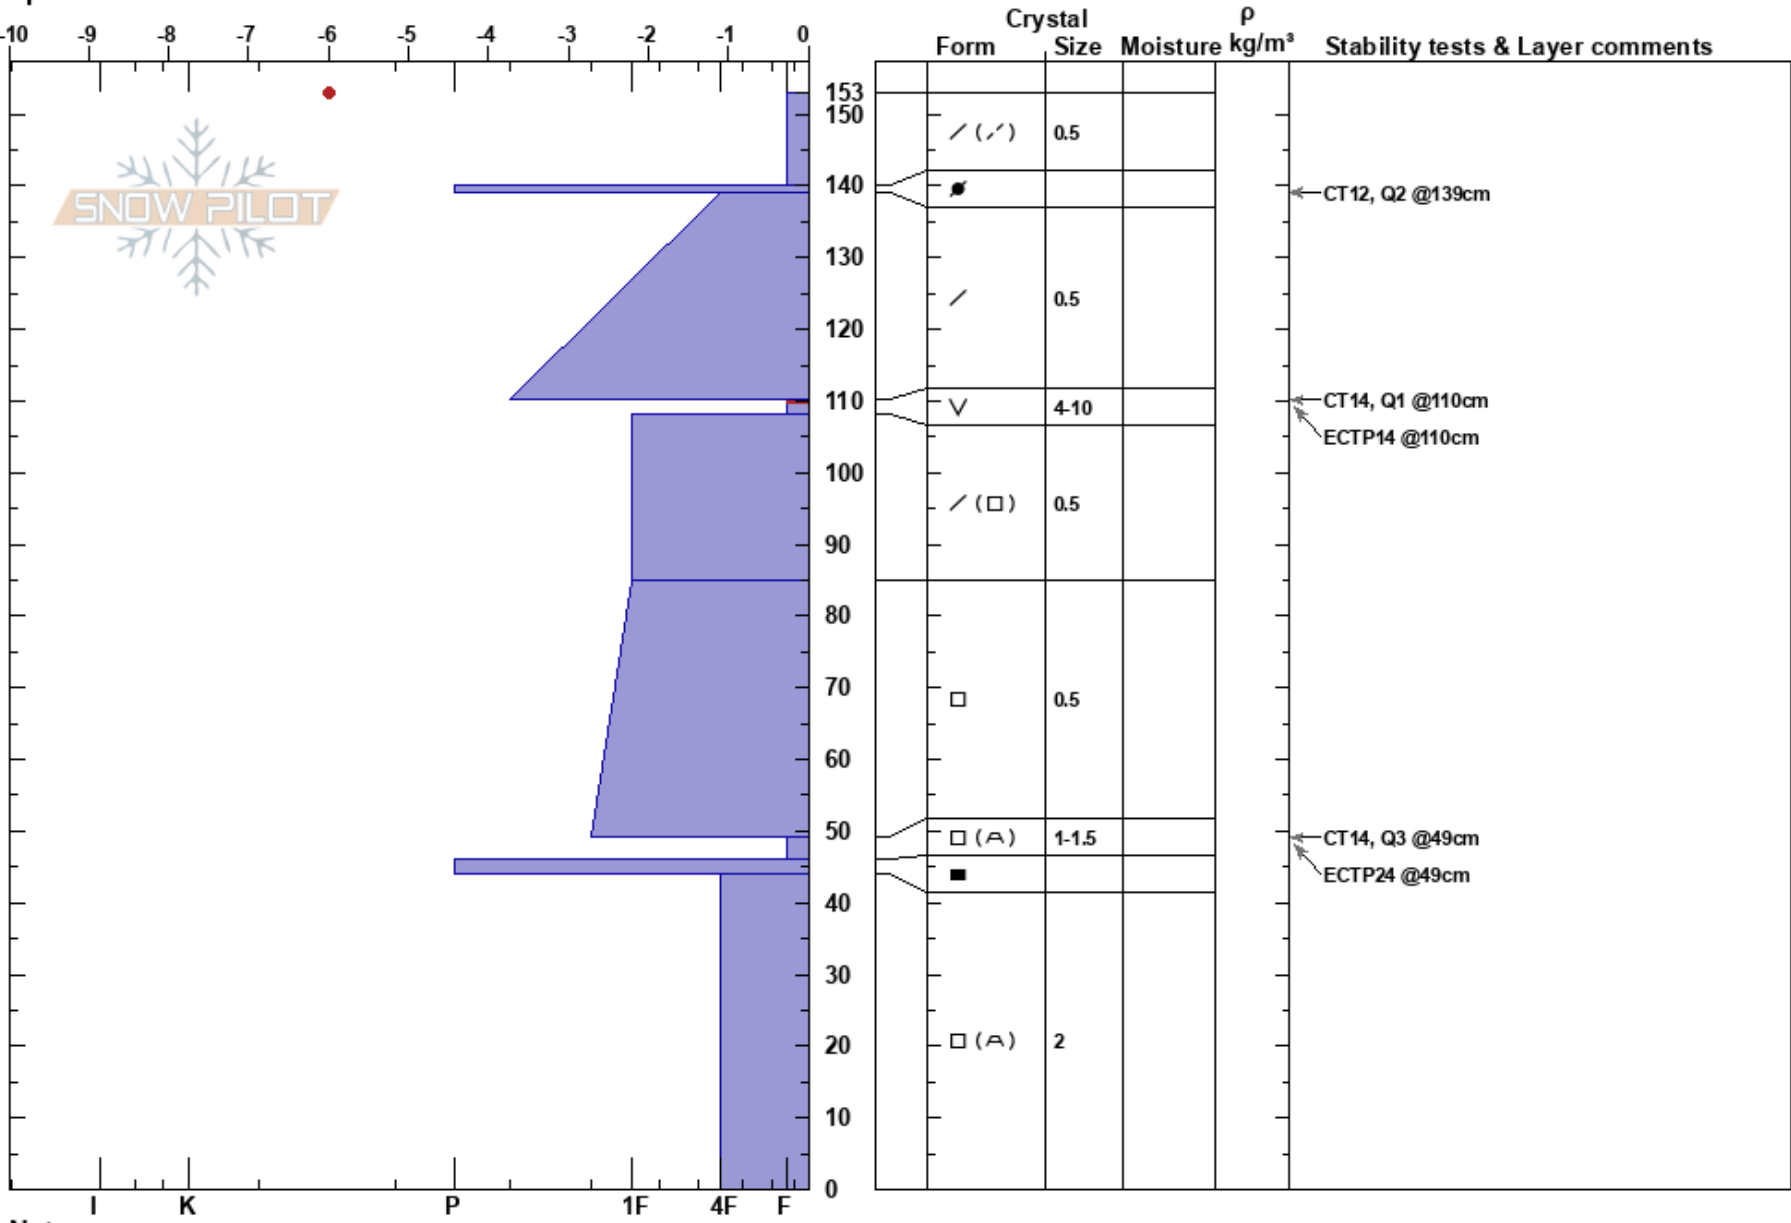

LT near Stateline
 Bitterroot
 MT
 Elevation: 8020 ft
 Aspect: 274°
 Specifics:

Ryan Milling
 02/10/2018 - 3:00pm
 Co-ord: 12T 268849E 5063969N
 Slope Angle: 28°
 Wind Loading: previous

Stability:
 Air Temperature: -6°C
 Sky Cover: BKN
 Precipitation: NO
 Wind: W Light Breeze

HS:153
 Layer Notes:
 110-108cm:Problematic layer

Notes: