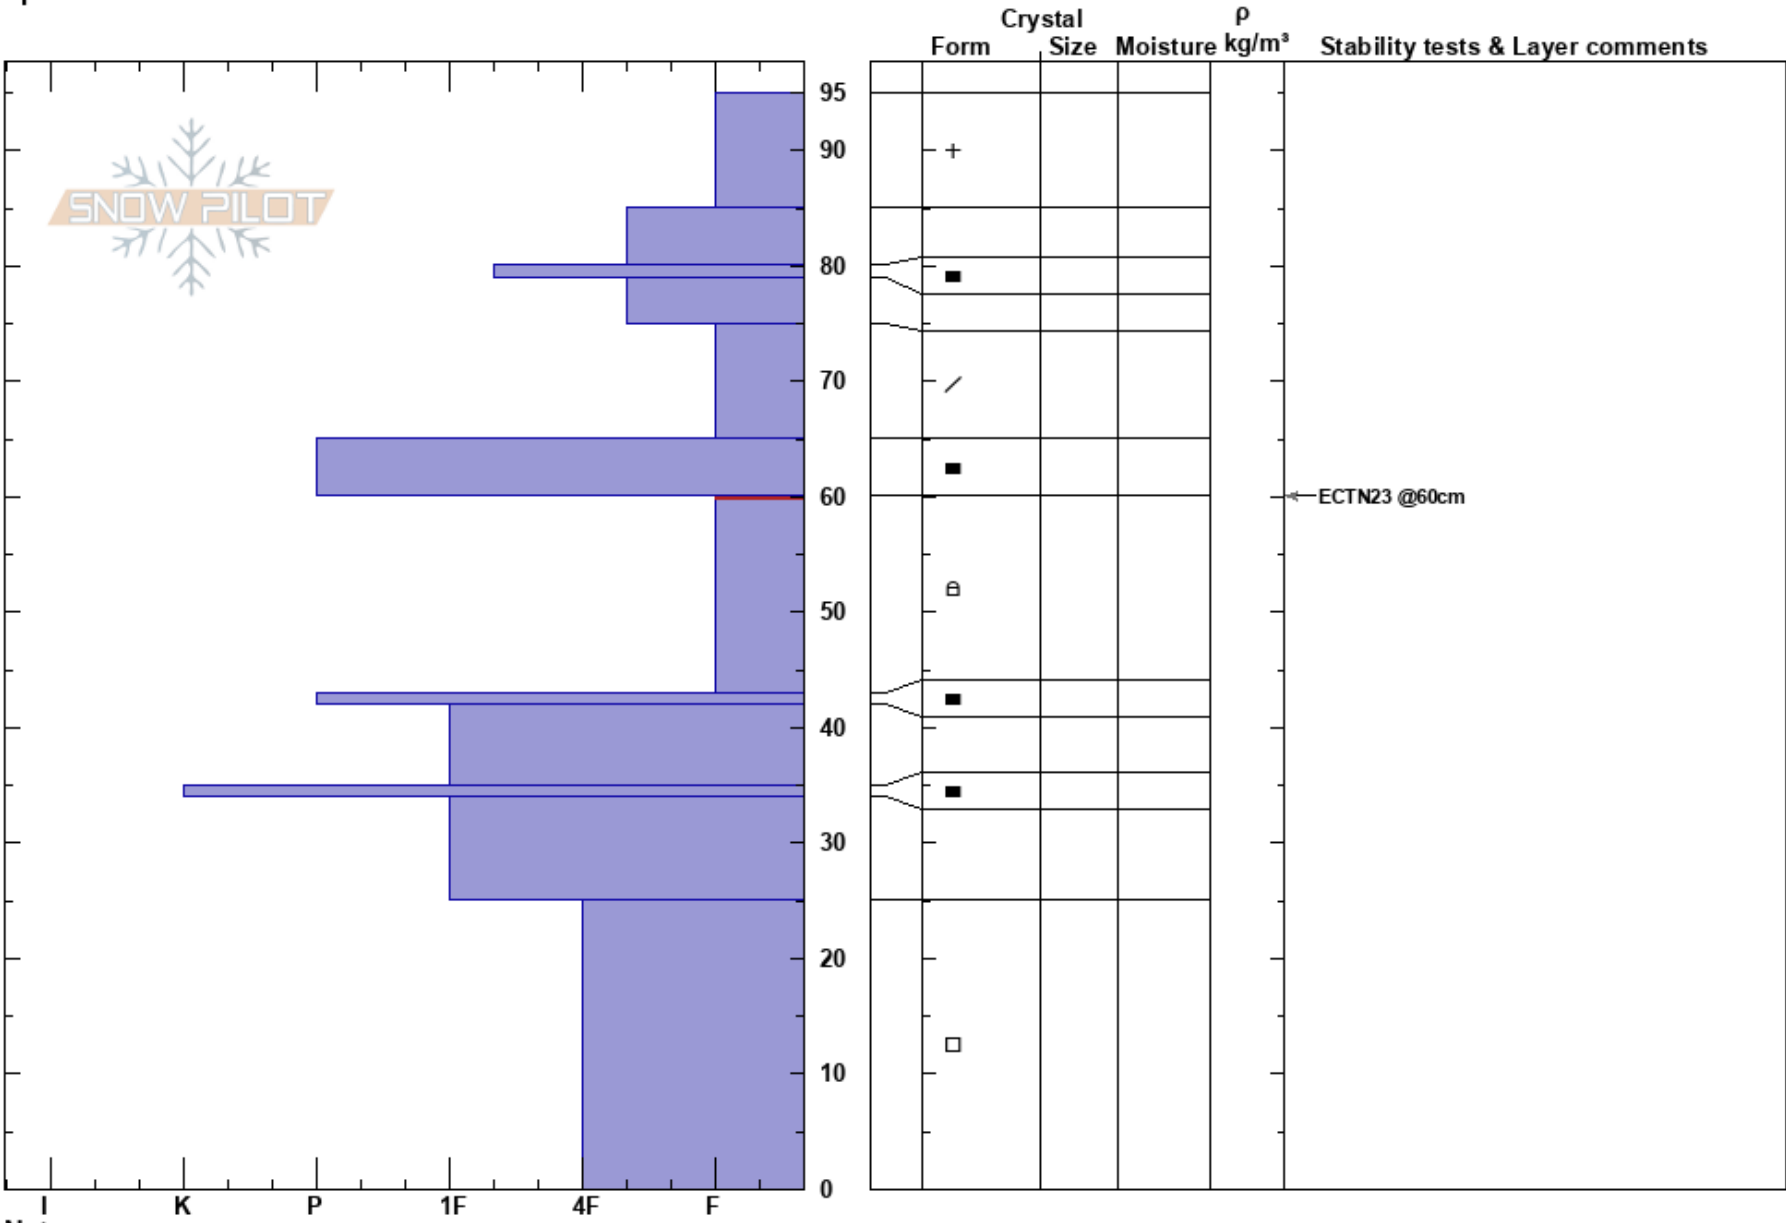

Preston Peak
 Central Wasatch
 UT
 Elevation: 10000 ft
 Aspect: 180°
 Specifics:

Andrew Paradis
 02/11/2018 - 2:00pm
 Co-ord: 12T 451793E 4492480N
 Slope Angle: 22°
 Wind Loading:

Stability:
 Air Temperature:
 Sky Cover: CLR
 Precipitation: NO
 Wind: S Light Breeze

HS:95
 PF:20 60-43cm:Problematic layer

Notes:

I K P 1F 4F F