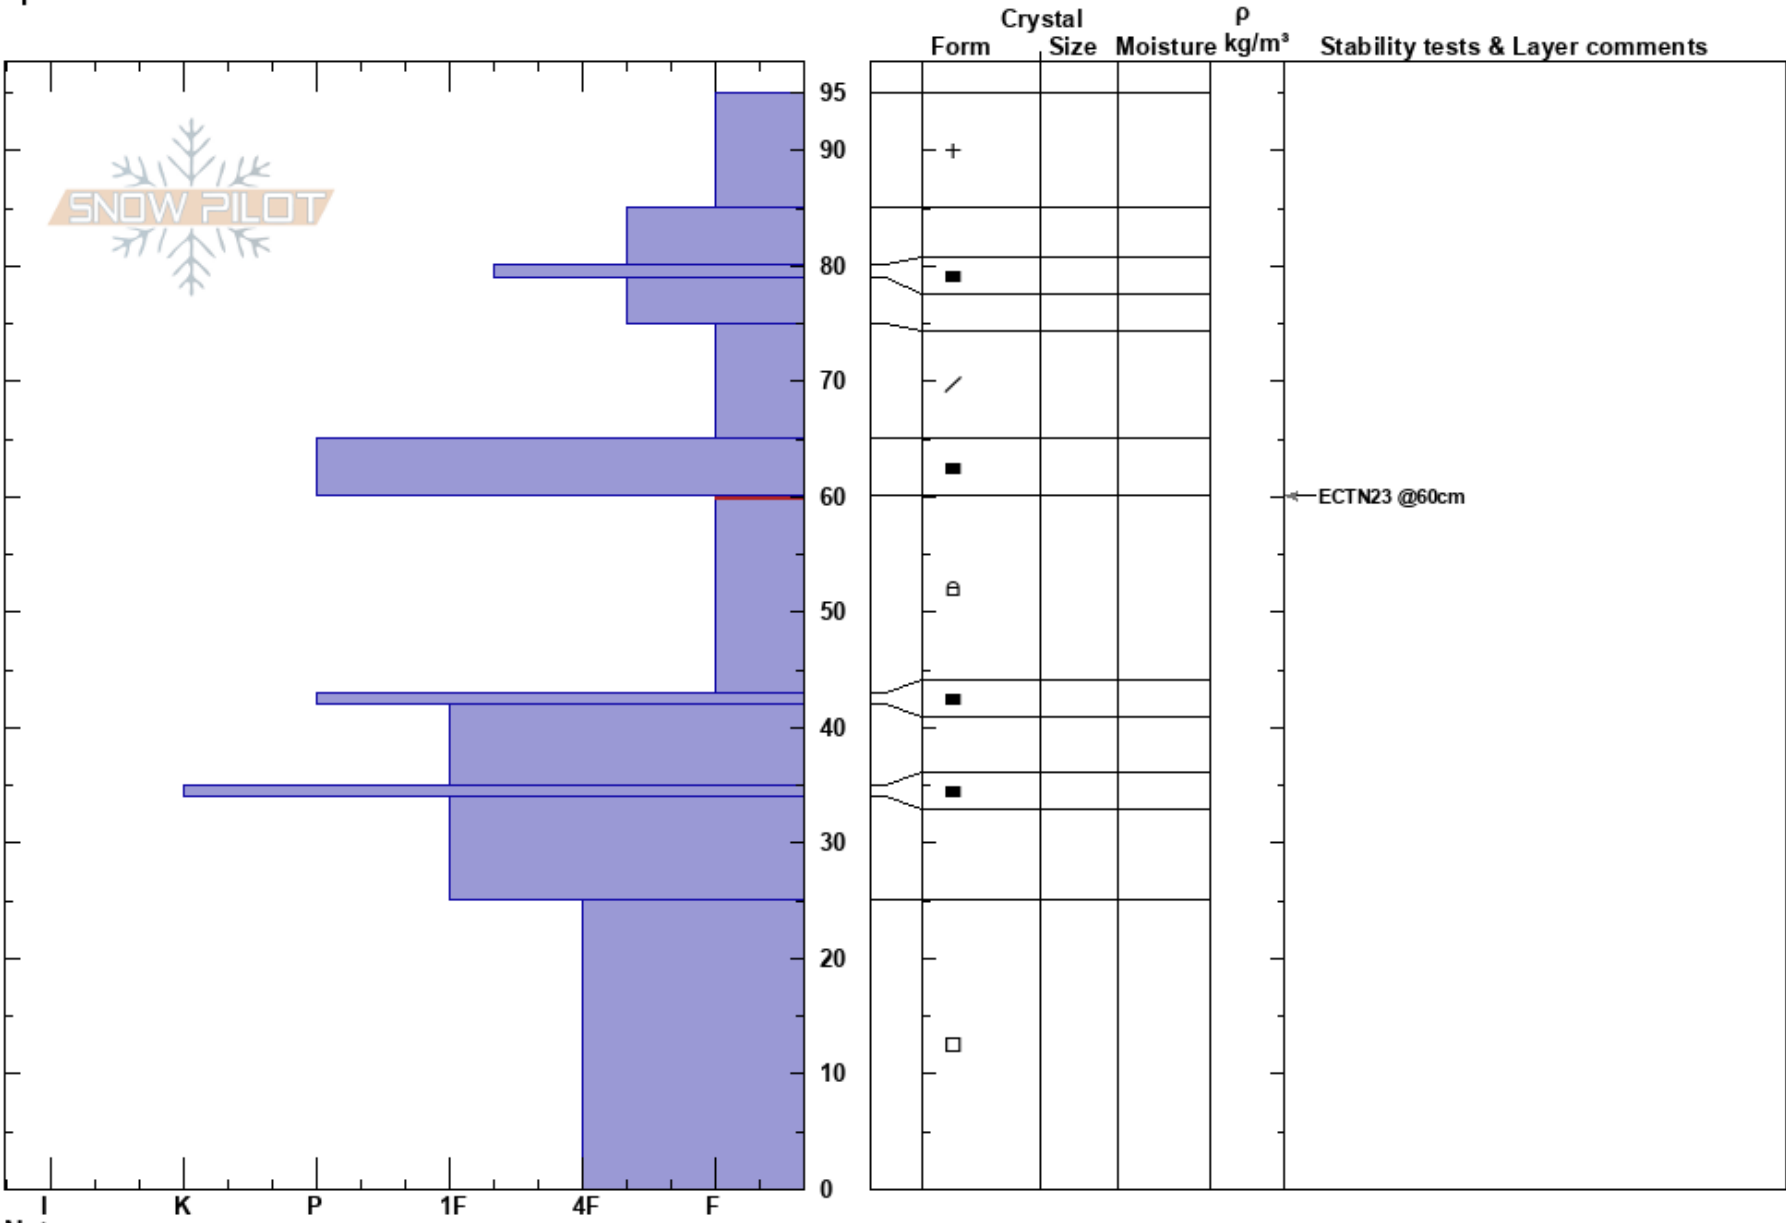

Preston Peak
 Central Wasatch
 UT
 Elevation: 10000 ft
 Aspect: 180°
 Specifics:

Andrew Paradis
 02/11/2018 - 2:00pm
 Co-ord: 12T 451793E 4492480N
 Slope Angle: 22°
 Wind Loading:

Stability:
 Air Temperature:
 Sky Cover: CLR
 Precipitation: NO
 Wind: S Light Breeze

HS:95
 PF:20 60-43cm:Problematic layer

Notes: