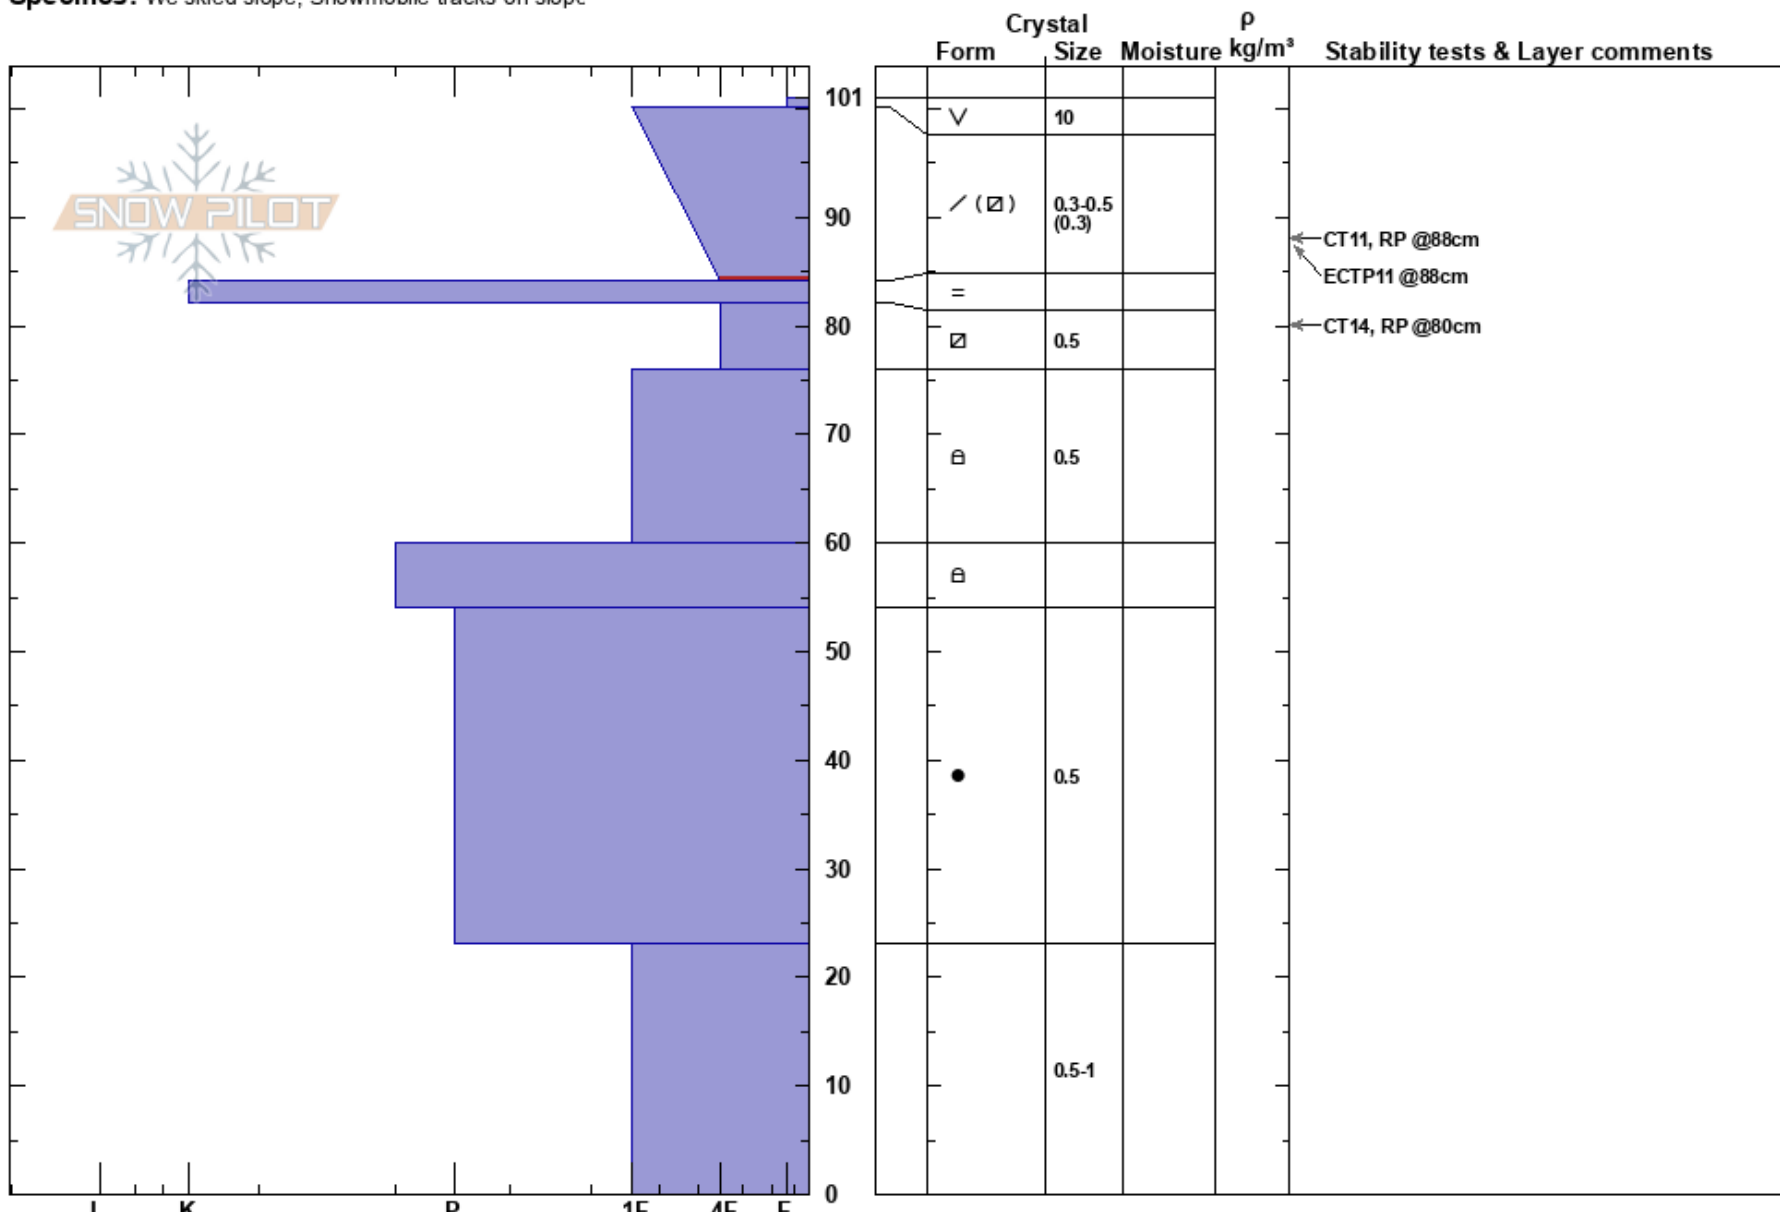

Roman Nose Dec10_2024 Kyla Berendzen

Selkirk Mtns 12/10/2024 - 1:00pm

ID Co-ord: 11U 530849W 5386708N

Elevation: 6480 ft Slope Angle: 31°

Aspect: 90° Wind Loading: yes

Specifics: We skied slope; Snowmobile tracks on slope

Stability: Good

Air Temperature:

Sky Cover: FEW

Precipitation: NO

Wind: W Light Breeze

HS:101

PF:40 100-84cm:Problematic layer

PS:20

Layer Notes:

Notes: above fog layer, which was up to ~5000' at midday and rising