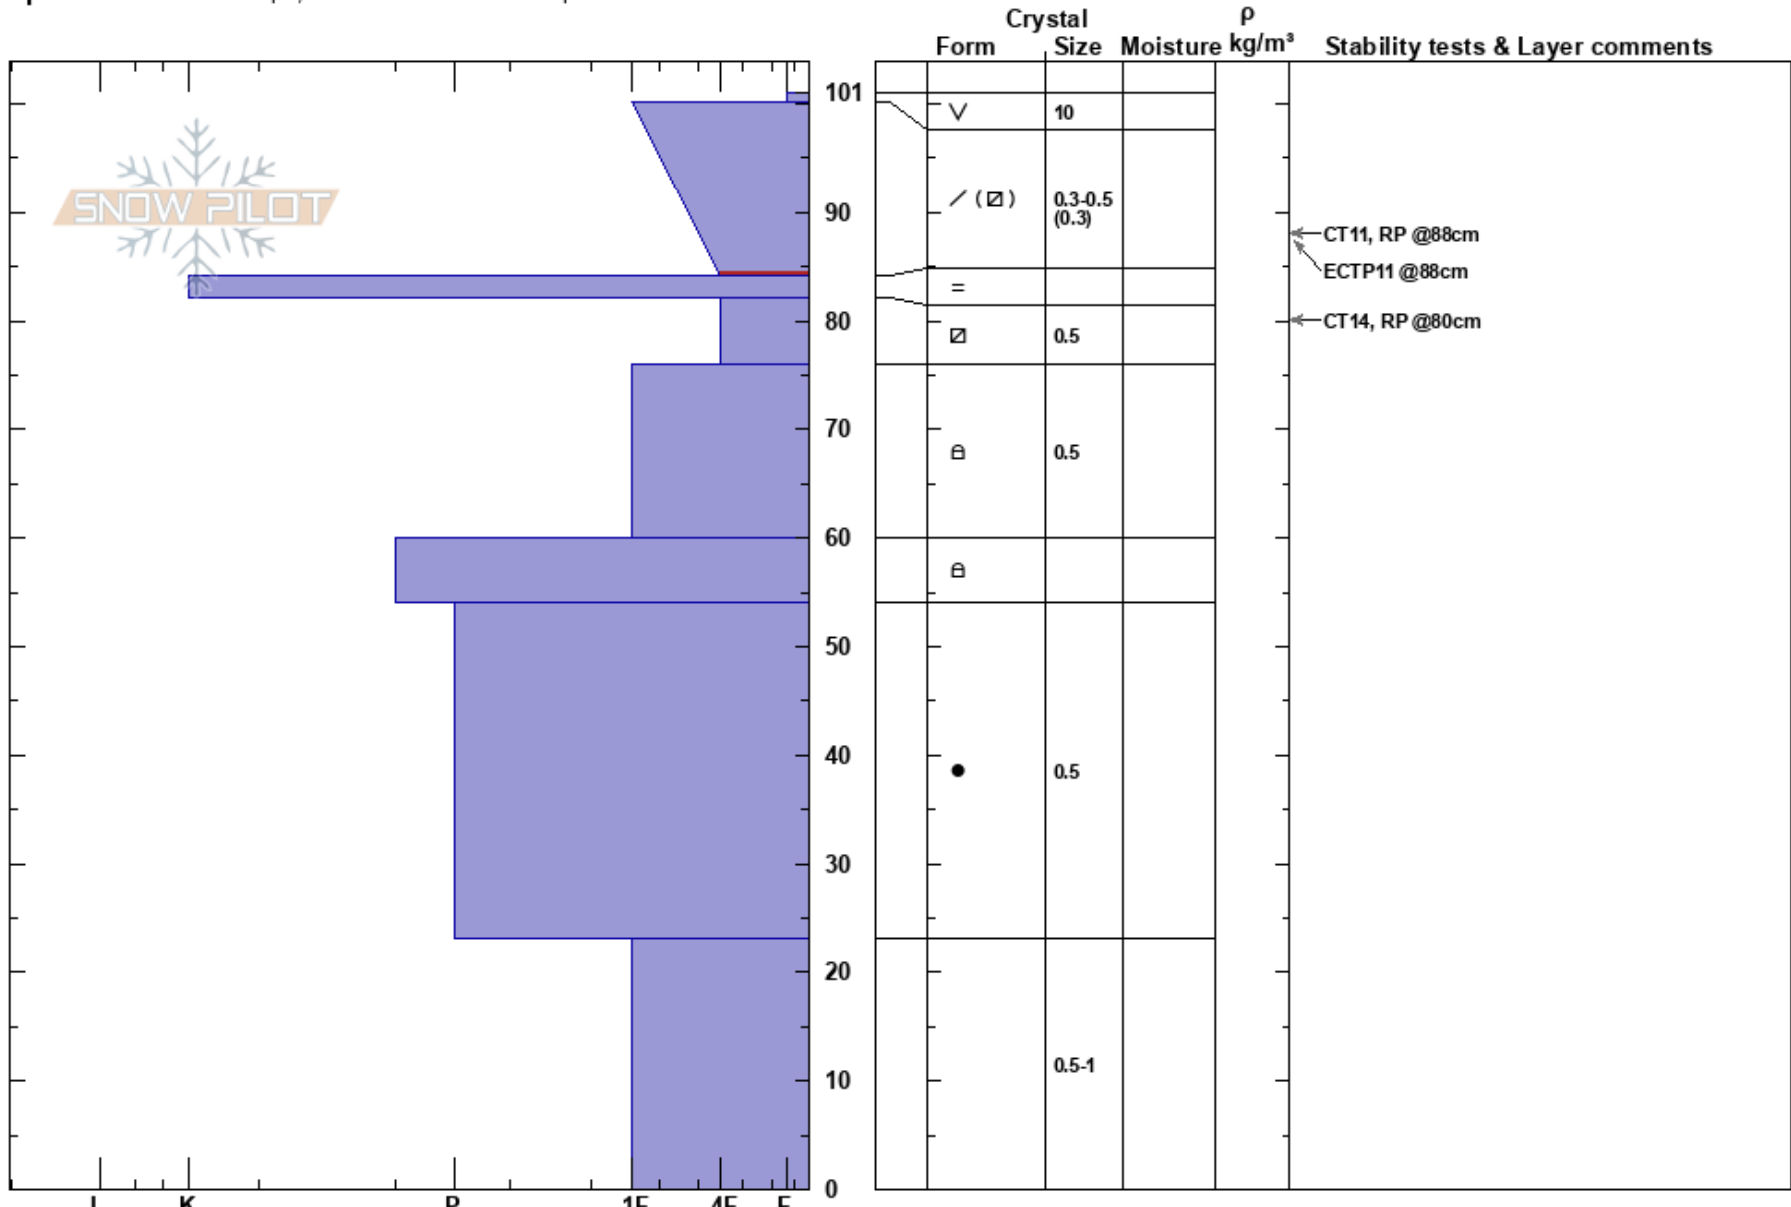

Roman Nose Dec10_2024 Kyla Berendzen

Selkirk Mtns 12/10/2024 - 1:00pm

ID Co-ord: 11U 530849W 5386708N

Elevation: 6480 ft Slope Angle: 31°

Aspect: 90° Wind Loading: yes

Specifics: We skied slope; Snowmobile tracks on slope

Stability: Good

Air Temperature:

Sky Cover: FEW

Precipitation: NO

Wind: W Light Breeze

HS:101

PF:40 100-84cm:Problematic layer

PS:20

Layer Notes:

Notes: above fog layer, which was up to ~5000' at midday and rising