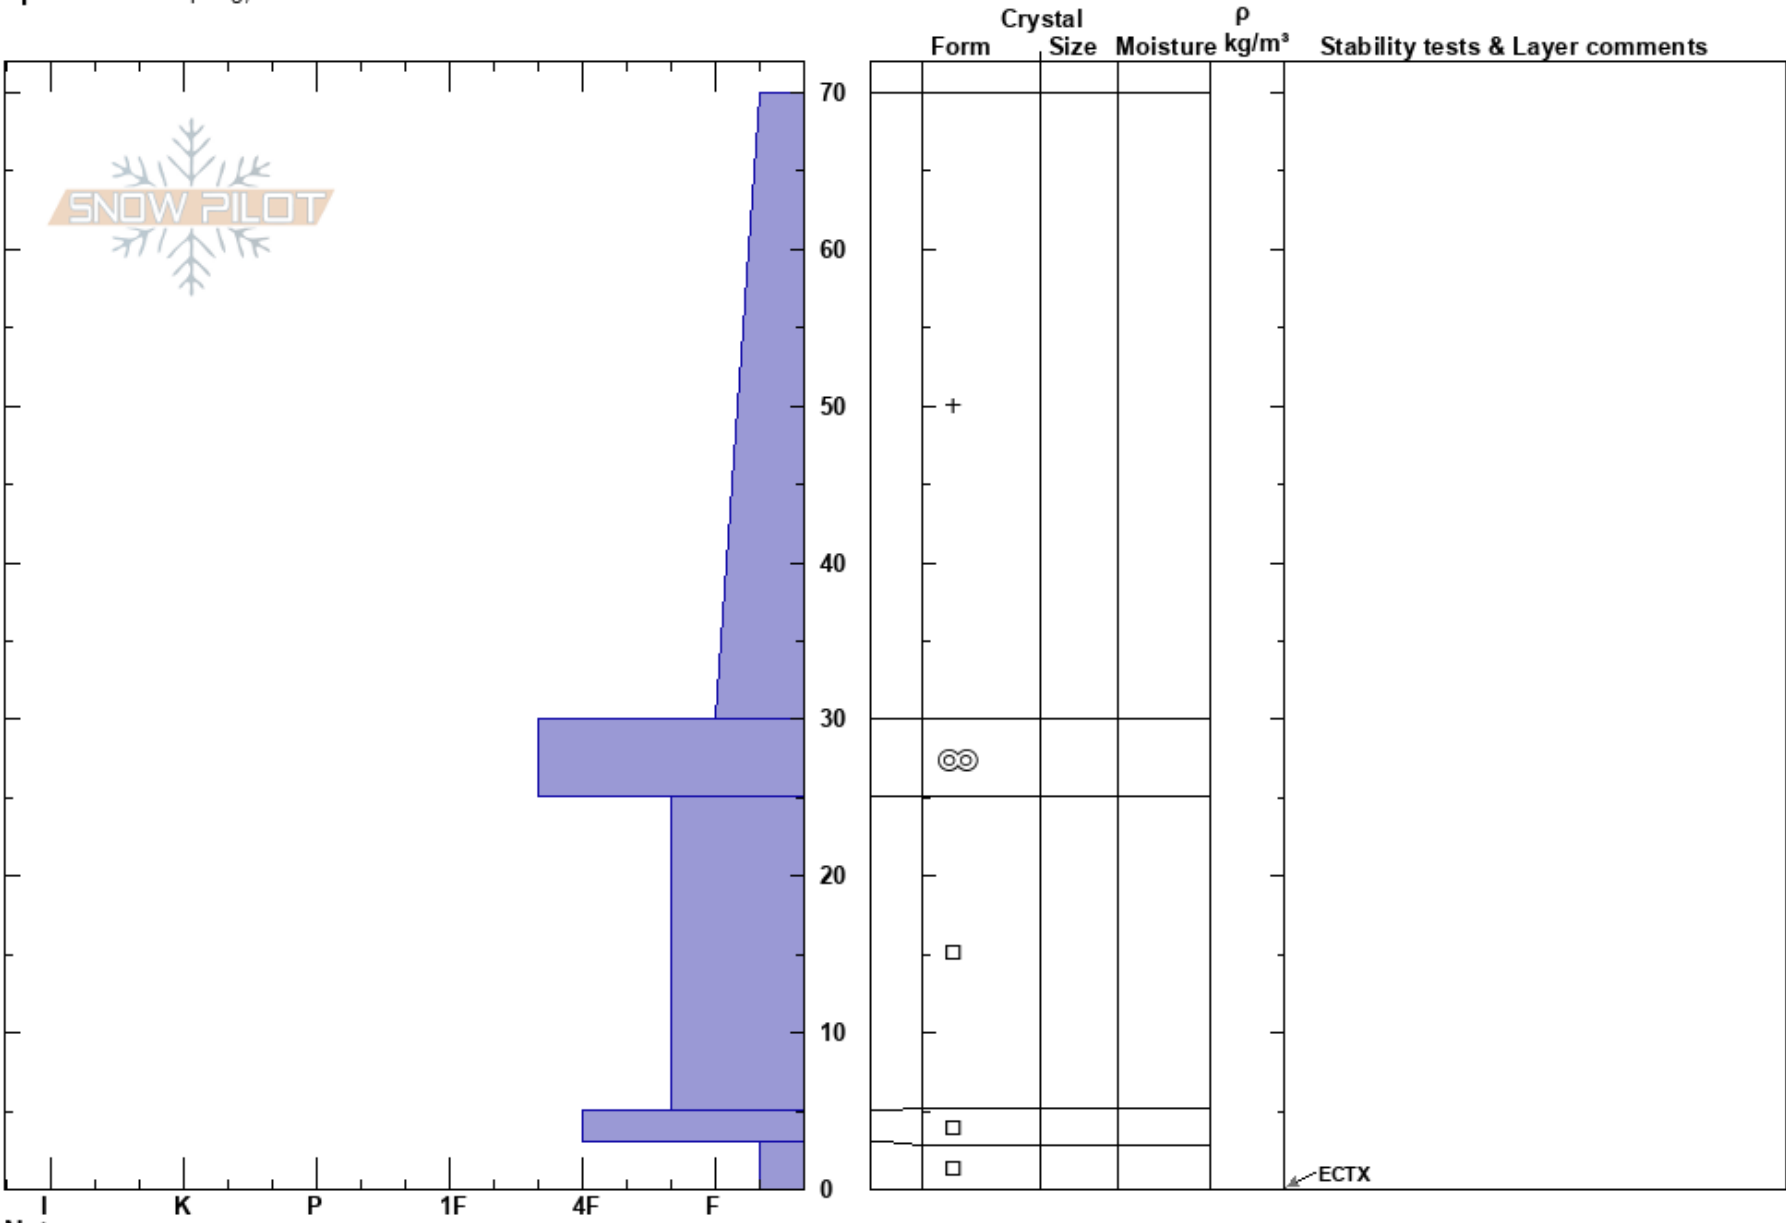

Blackmore
 Gallatin Range-N
 MT
 Elevation: 2800 m
 Aspect: E
 Specifics: Collapsing, localized

Kaden Johnson
 12/10/2024 - 12:00pm
 Co-ord: 45.44418N, -110.99729W
 Slope Angle: 20°
 Wind Loading: yes

Stability:
 Air Temperature: -10°C
 Sky Cover: SCT
 Precipitation: S-1
 Wind: SW Moderate

HS:70
 PF:60
 PS:60
 25-5cm: Problematic layer

ECTX

Notes: