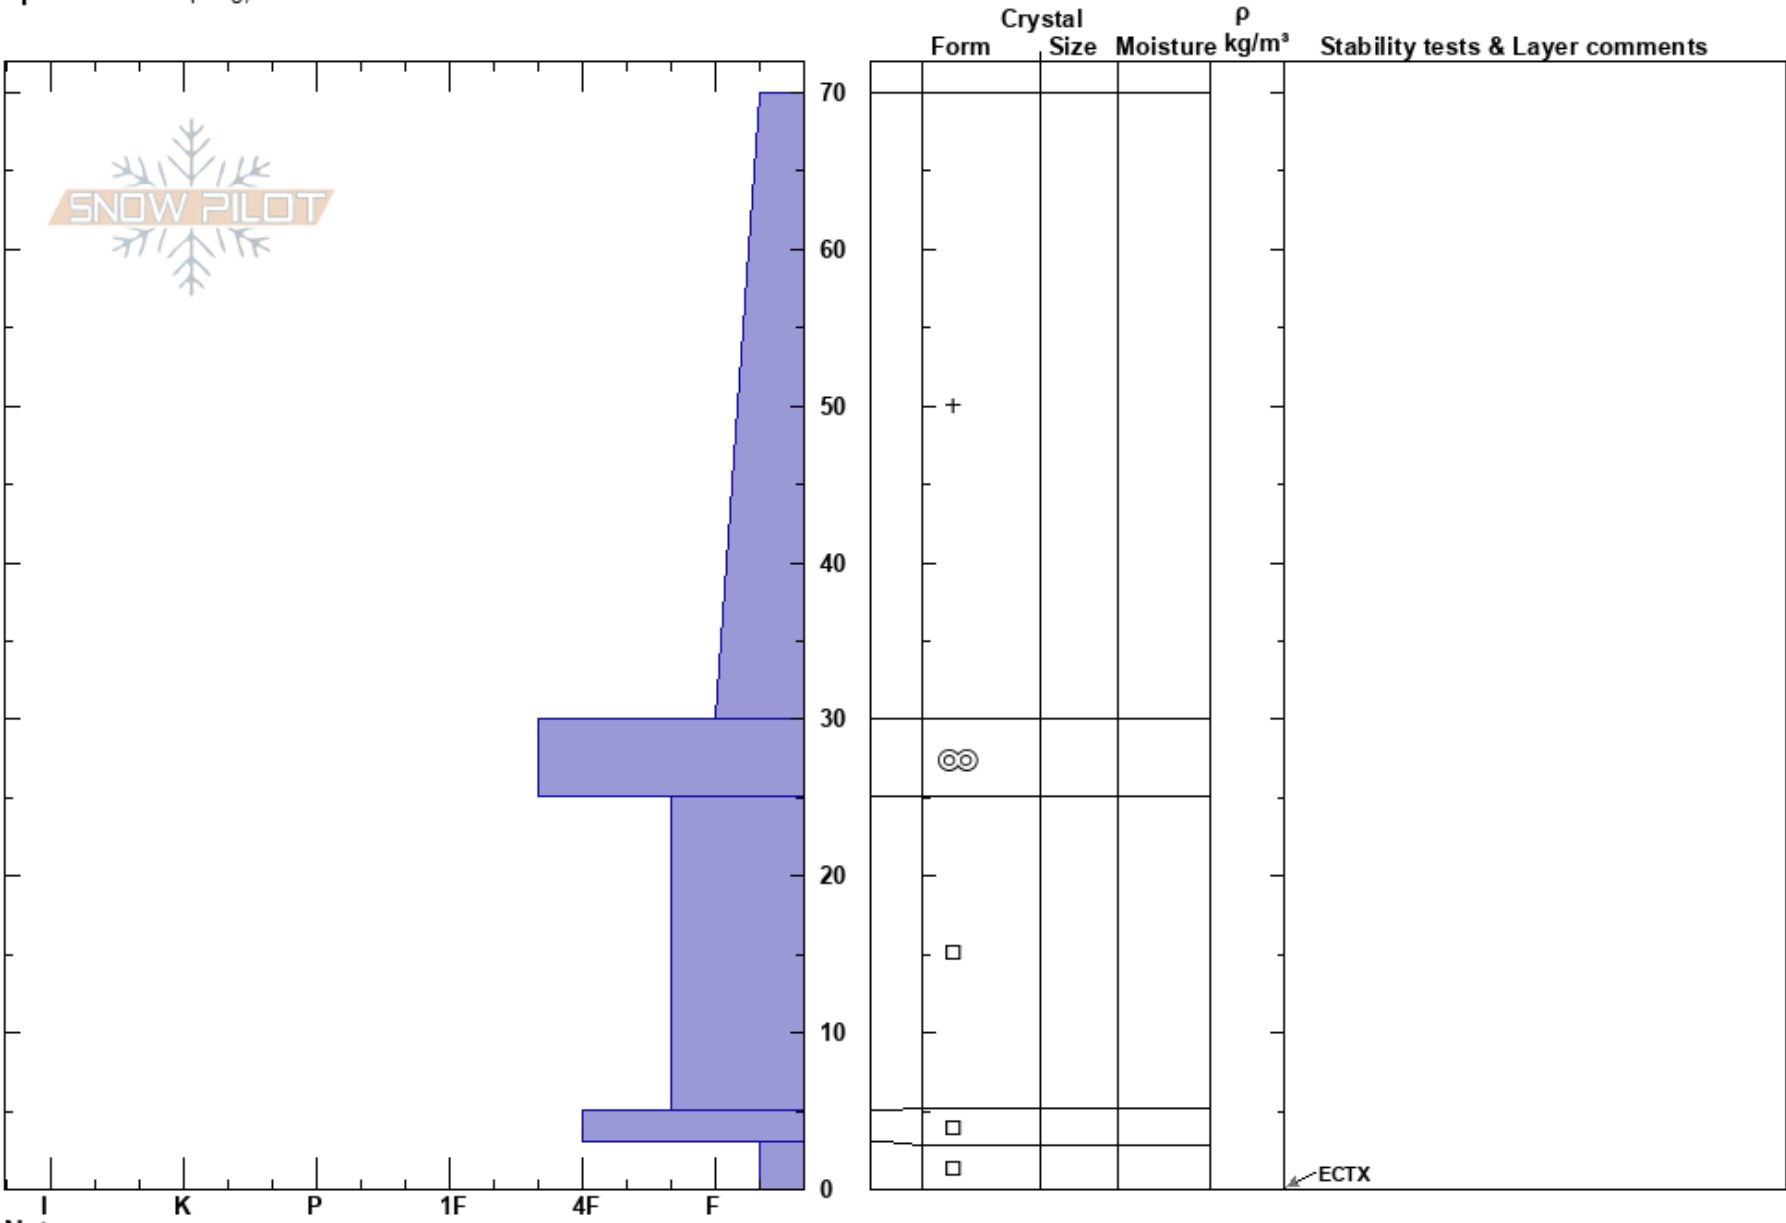

Blackmore  
 Gallatin Range-N  
 MT  
 Elevation: 2800 m  
 Aspect: E  
 Specifics: Collapsing, localized

Kaden Johnson  
 12/10/2024 - 12:00pm  
 Co-ord: 45.44418N, -110.99729W  
 Slope Angle: 20°  
 Wind Loading: yes

Stability:  
 Air Temperature: -10°C  
 Sky Cover: SCT  
 Precipitation: S-1  
 Wind: SW Moderate

HS:70  
 PF:60  
 PS:60  
 25-5cm: Problematic layer

ECTX

Notes: