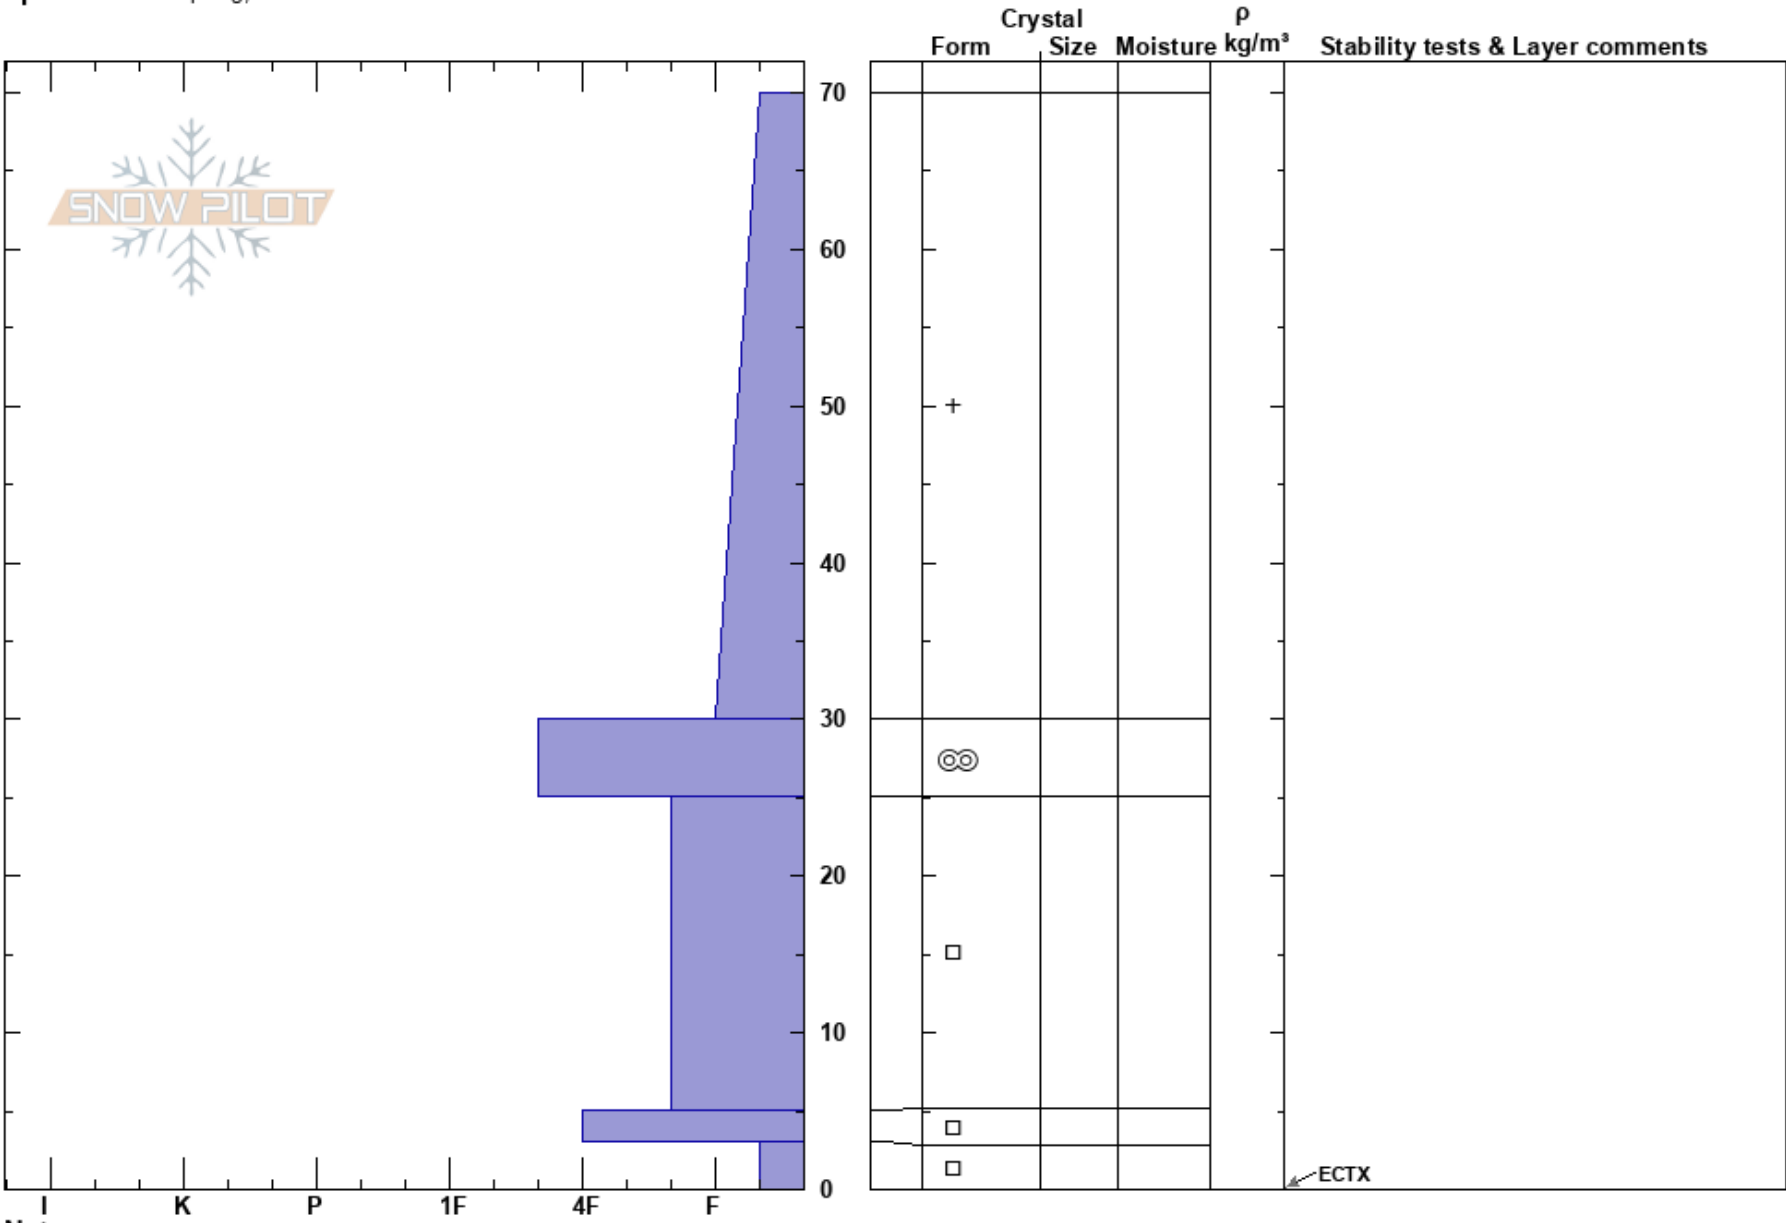

Blackmore  
 Gallatin Range-N  
 MT  
 Elevation: 2800 m  
 Aspect: E  
 Specifics: Collapsing, localized

Kaden Johnson  
 12/10/2024 - 12:00pm  
 Co-ord: 45.44418N, -110.99729W  
 Slope Angle: 20°  
 Wind Loading: yes

Stability:  
 Air Temperature: -10°C  
 Sky Cover: SCT  
 Precipitation: S-1  
 Wind: SW Moderate

HS:70  
 PF:60  
 PS:60  
 25-5cm: Problematic layer

Notes: