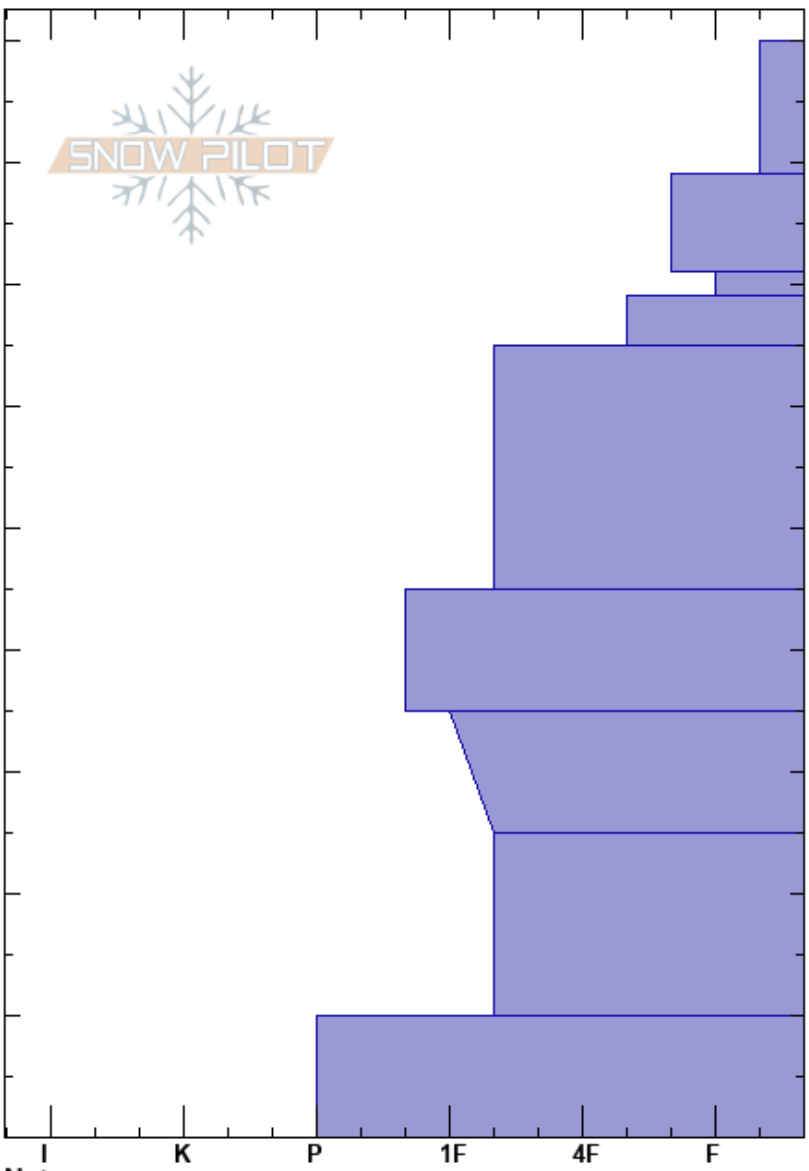

RobsKnob
 Cooke City
 MT
 Elevation: 9520 ft
 Aspect: 60°
 Specifics:

Alex Marienthal
 12/10/2024 - 1:30pm
 Co-ord: 45.06620N, -109.95156W
 Slope Angle: 25°
 Wind Loading: no

Stability: Fair HS:90
 Air Temperature: -9°C Layer Notes:
 Sky Cover: OVC 71-69cm: Problematic layer
 Precipitation: S-1
 Wind: Light Breeze

Height (cm)	Crystal		Moisture	ρ kg/m³	Stability tests & Layer comments
	Form	Size			
90					
80	+				
70	+ (/)				
70	∇	10-15			← ECTN12 @69cm
	□ (/)	1-2			
60					
50	•	0.5-1			
40	•	0.5-1			
30	⊖	1-2			
20	⊖	2			
10	⊙⊙				
0					