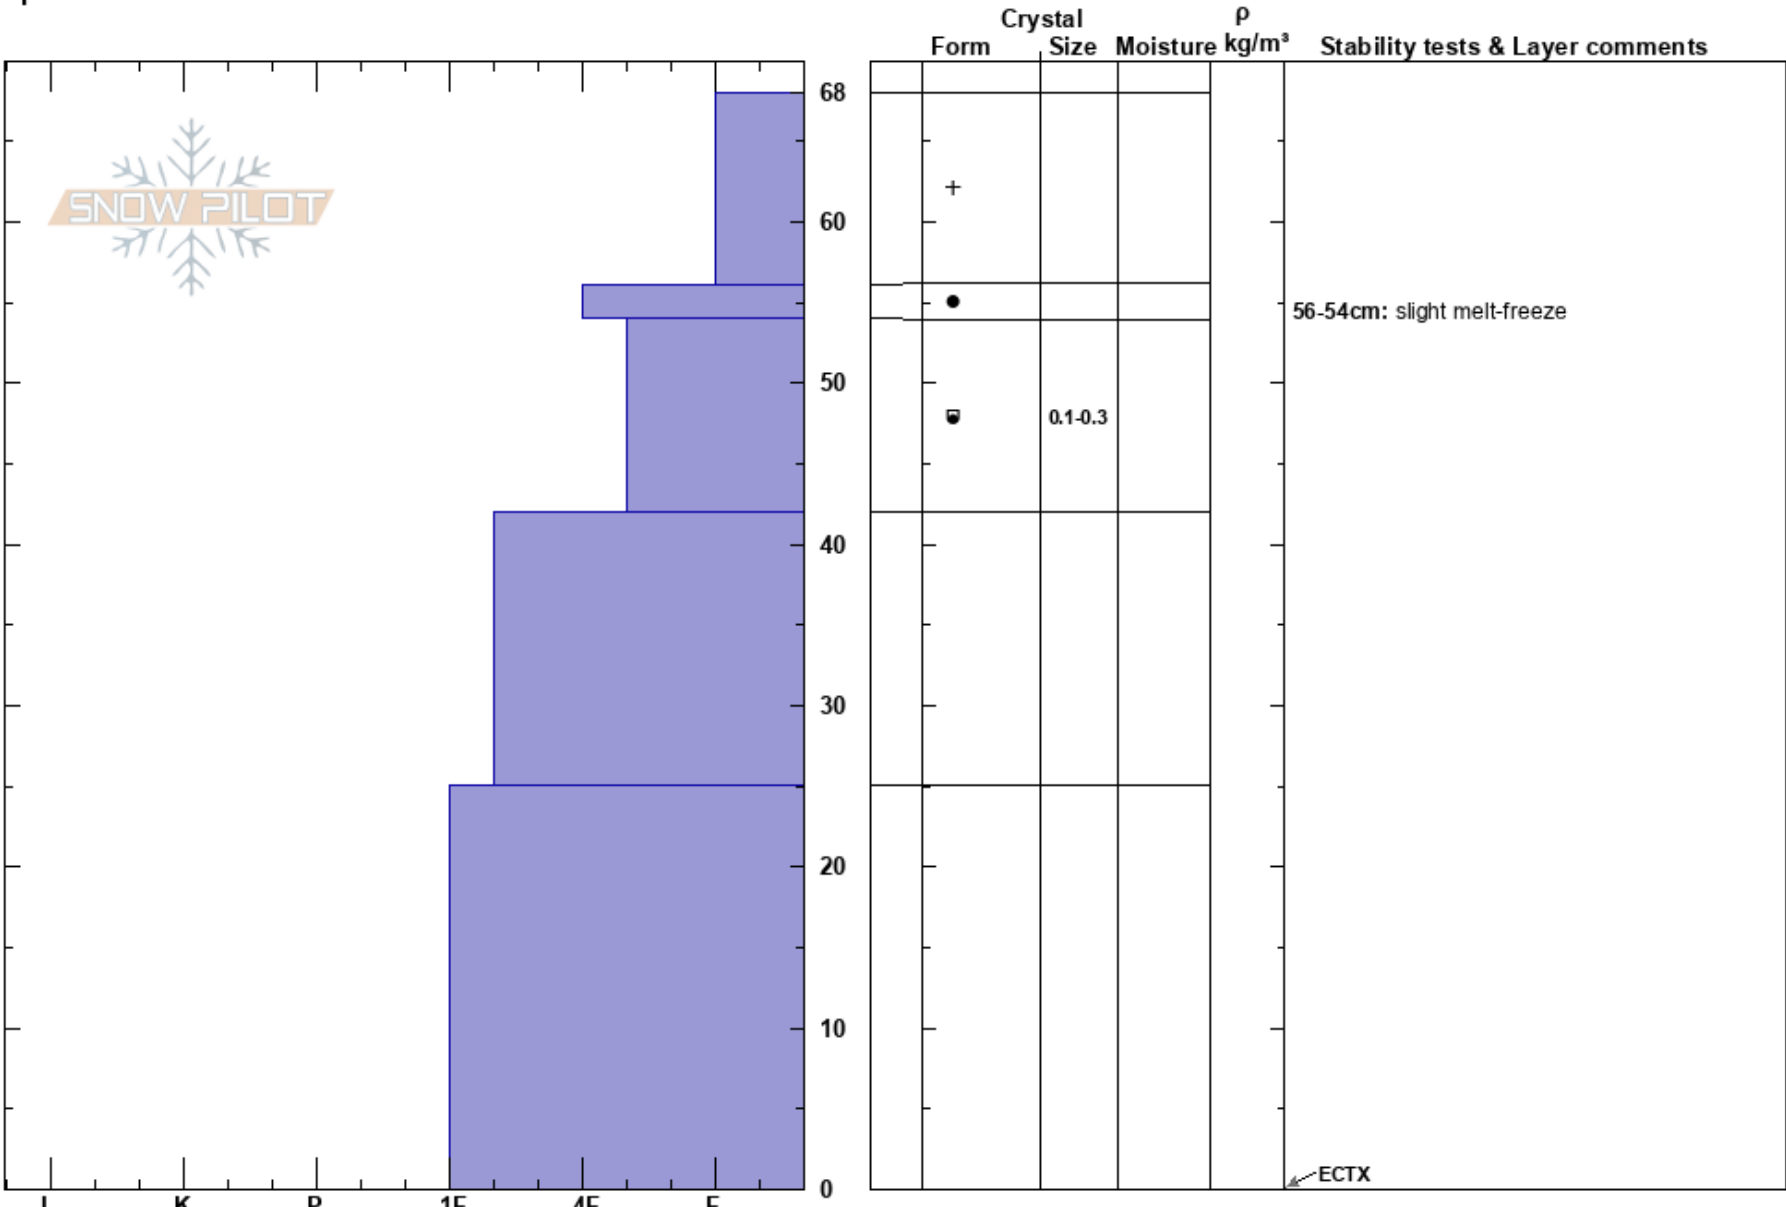

Texas Meadows north
 Bridger Range
 MT
 Elevation: 7860 ft
 Aspect: 307°
 Specifics:

Mark Staples
 12/10/2024 - 11:30am
 Co-ord: 45.84041N, -110.93538W
 Slope Angle: 19°
 Wind Loading: no

Stability: Good
 Air Temperature:
 Sky Cover: FEW
 Precipitation:
 Wind: NW Moderate

HS:68
 56-54cm: slight melt-freeze
 54-42cm: Problematic layer

Notes: Overall surprisingly supportable snowpack. Faceting of the old snow surface that was just buried is evident but generally minimal. The bridgers experienced warmer weather than other areas due to lower elevations.