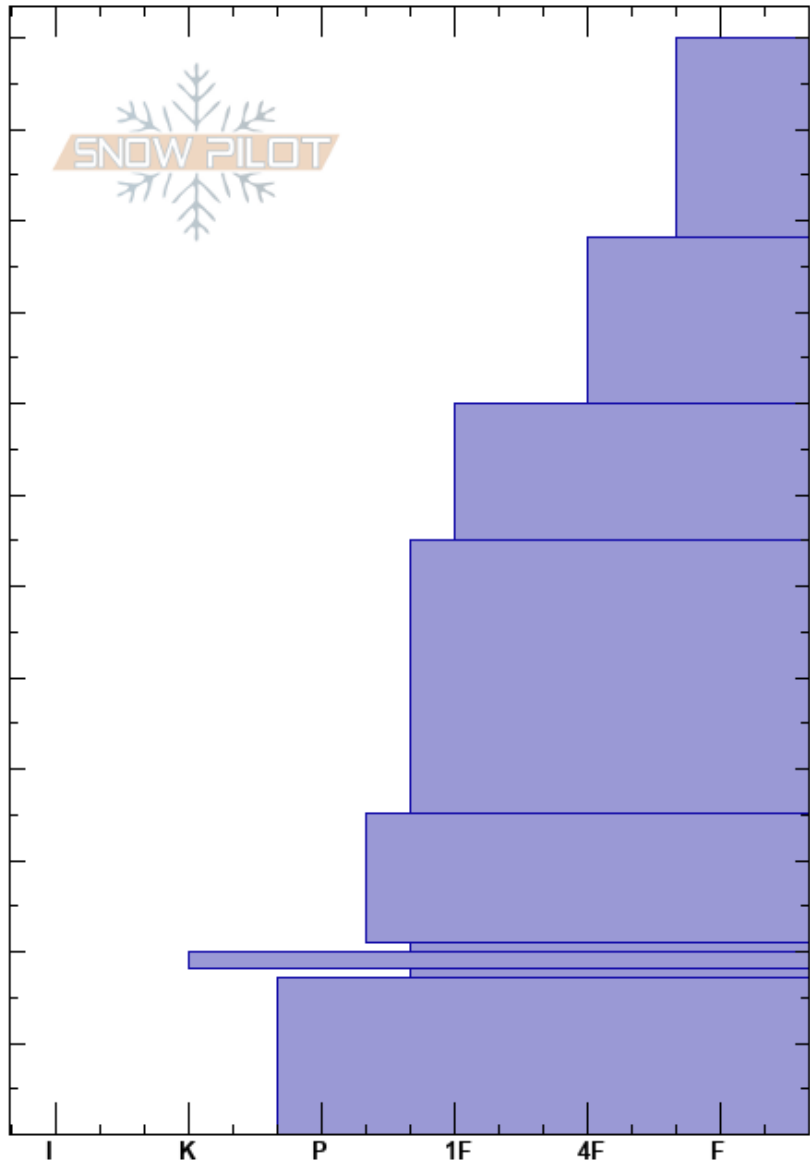

Mt Field
 Banff, Yoho and Kootenay
 AB
 Elevation: 2270 m
 Aspect: NE
 Specifics:

Banff Visitor Safety
 10/12/2024 - 14:20
 Co-ord: 51.43759N, -116.46119W
 Slope Angle: 15°
 Wind Loading:

Stability: **HS:120**
 Air Temperature: -8.5°C **PF:40**
 Sky Cover: SCT **PS:20**
 Precipitation: NO
 Wind: Calm
 98-80cm: Dec 7 layer at 80 cm
 98-80cm: Problematic layer

Crystal Form	Crystal Size	Moisture	ρ kg/m ³	Stability tests & Layer comments
/	1-2	D		
/	1	D		← CT7, RP @98cm 98-80cm: Dec 7 layer at 80 cm
□	0.5	D		← CT19, RP @80cm Dec 7
□	1	D		← DT12, RP @65cm ← DT23 @50cm
□	1-3	D		
□		D		
⊙	2-3	D		
□		D		
⊙	3-5	D		