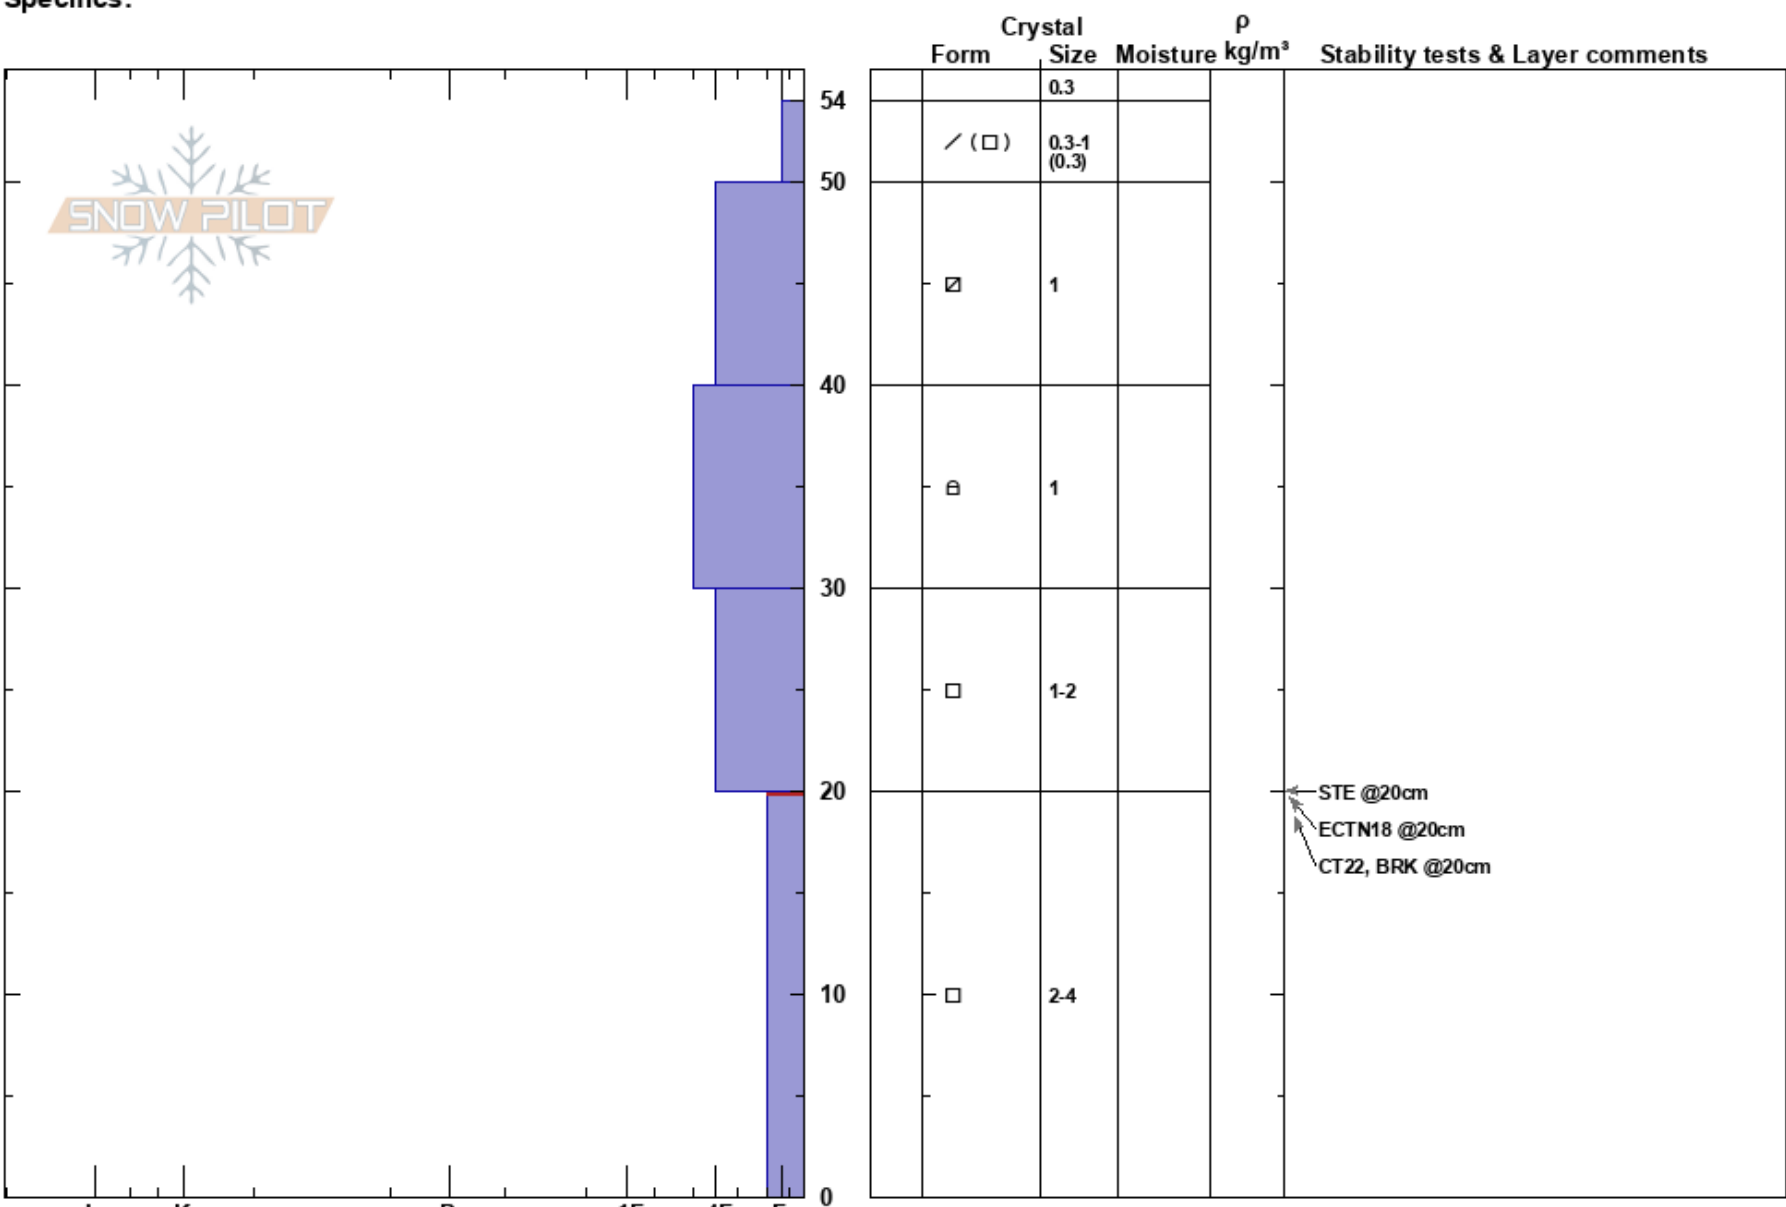

Near Triple Direct N
 Snake River Range
 WY
Elevation: 8970 ft
Aspect: N
Specifics:

Owen Miller
 12/10/2024 - 1:00pm
Co-ord: 12T 504206E 4814177N
Slope Angle: 23°
Wind Loading: no

Stability: Good **HS:**54 **Layer Notes:**
Air Temperature: -15°C **PF:**50 20-0cm: Problematic layer
Sky Cover: BKN **PS:**20
Precipitation: S-1
Wind: W Light Breeze