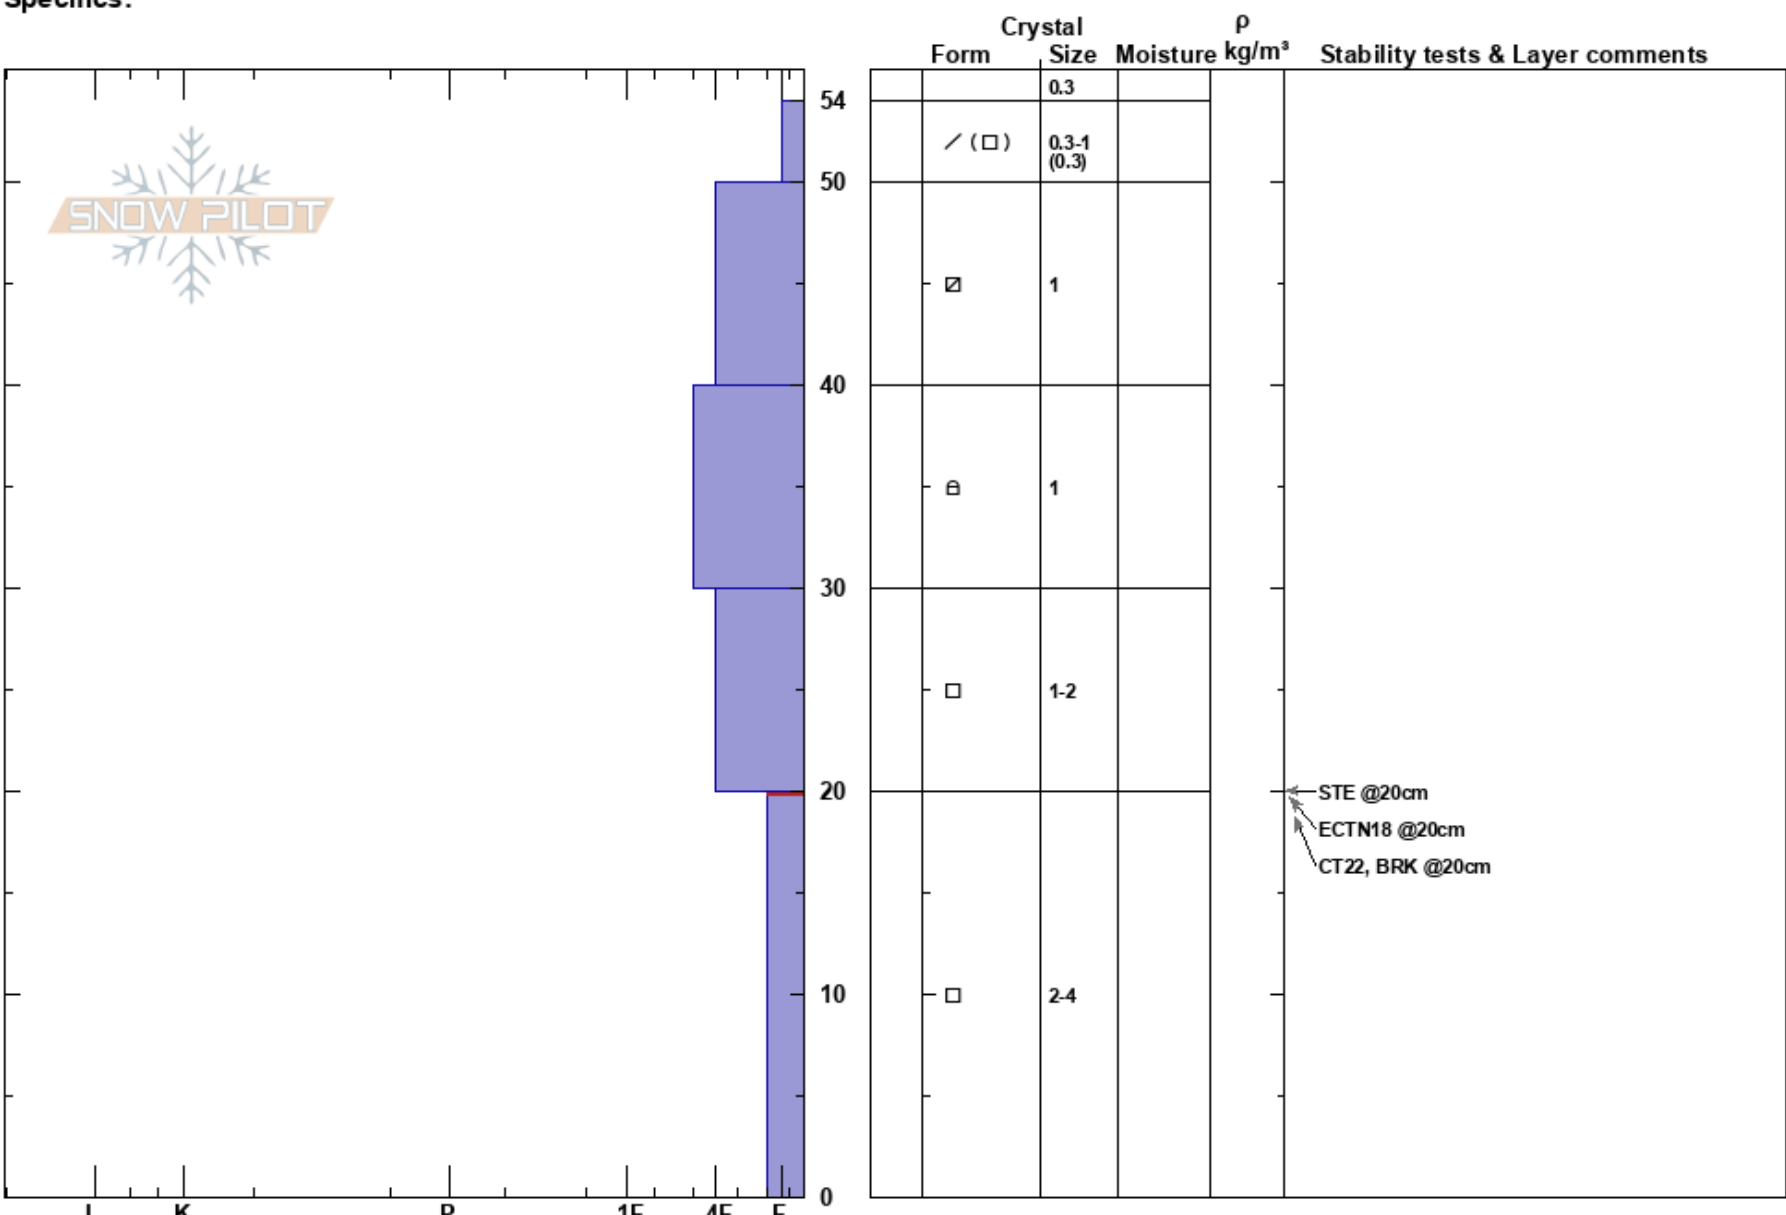

Near Triple Direct N
 Snake River Range
 WY
Elevation: 8970 ft
Aspect: N
Specifics:

Owen Miller
 12/10/2024 - 1:00pm
Co-ord: 12T 504206E 4814177N
Slope Angle: 23°
Wind Loading: no

Stability: Good **HS:**54 **Layer Notes:**
Air Temperature: -15°C **PF:**50 20-0cm: Problematic layer
Sky Cover: BKN **PS:**20
Precipitation: S-1
Wind: W Light Breeze