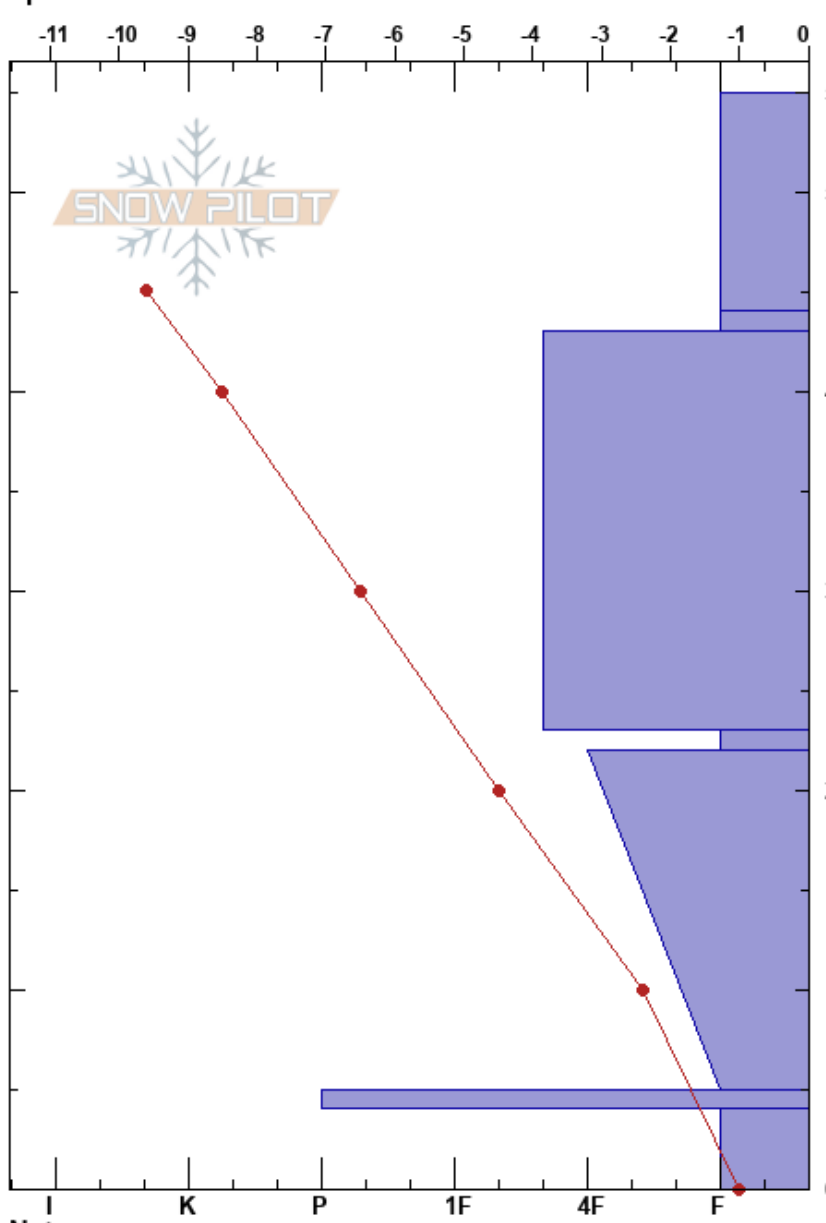

2024-12-10 Monthly
 Purcell
 BC
 Elevation: 2340 m
 Aspect: NE
 Specifics:

Panorama Avalanche Office
 10/12/2024 - 10:00
 Co-ord:
 Slope Angle: 0°
 Wind Loading:

Stability:
 Air Temperature: -12.5°C PF:45
 Sky Cover: CLR
 Precipitation: NO
 Wind: W Light Breeze

HS:55
 44-43cm: Dec 6th SH
 23-22cm: Nov 9th SH
 5-4cm: Early OCT MFcr

Form	Crystal Size	Moisture	ρ kg/m ³	Stability tests & Layer comments
∇	4		100	
/	2	D		
∇	10	D	210	44-43cm: Dec 6th SH
☐	2	D		
∇	3	D	180	23-22cm: Nov 9th SH
☐ (∧)	2(4)	D		
⊙⊙		D		5-4cm: Early OCT MFcr
∧	4			ECTX

Notes: Flat, grassy bench, in opening BTL. CS,CC,BK