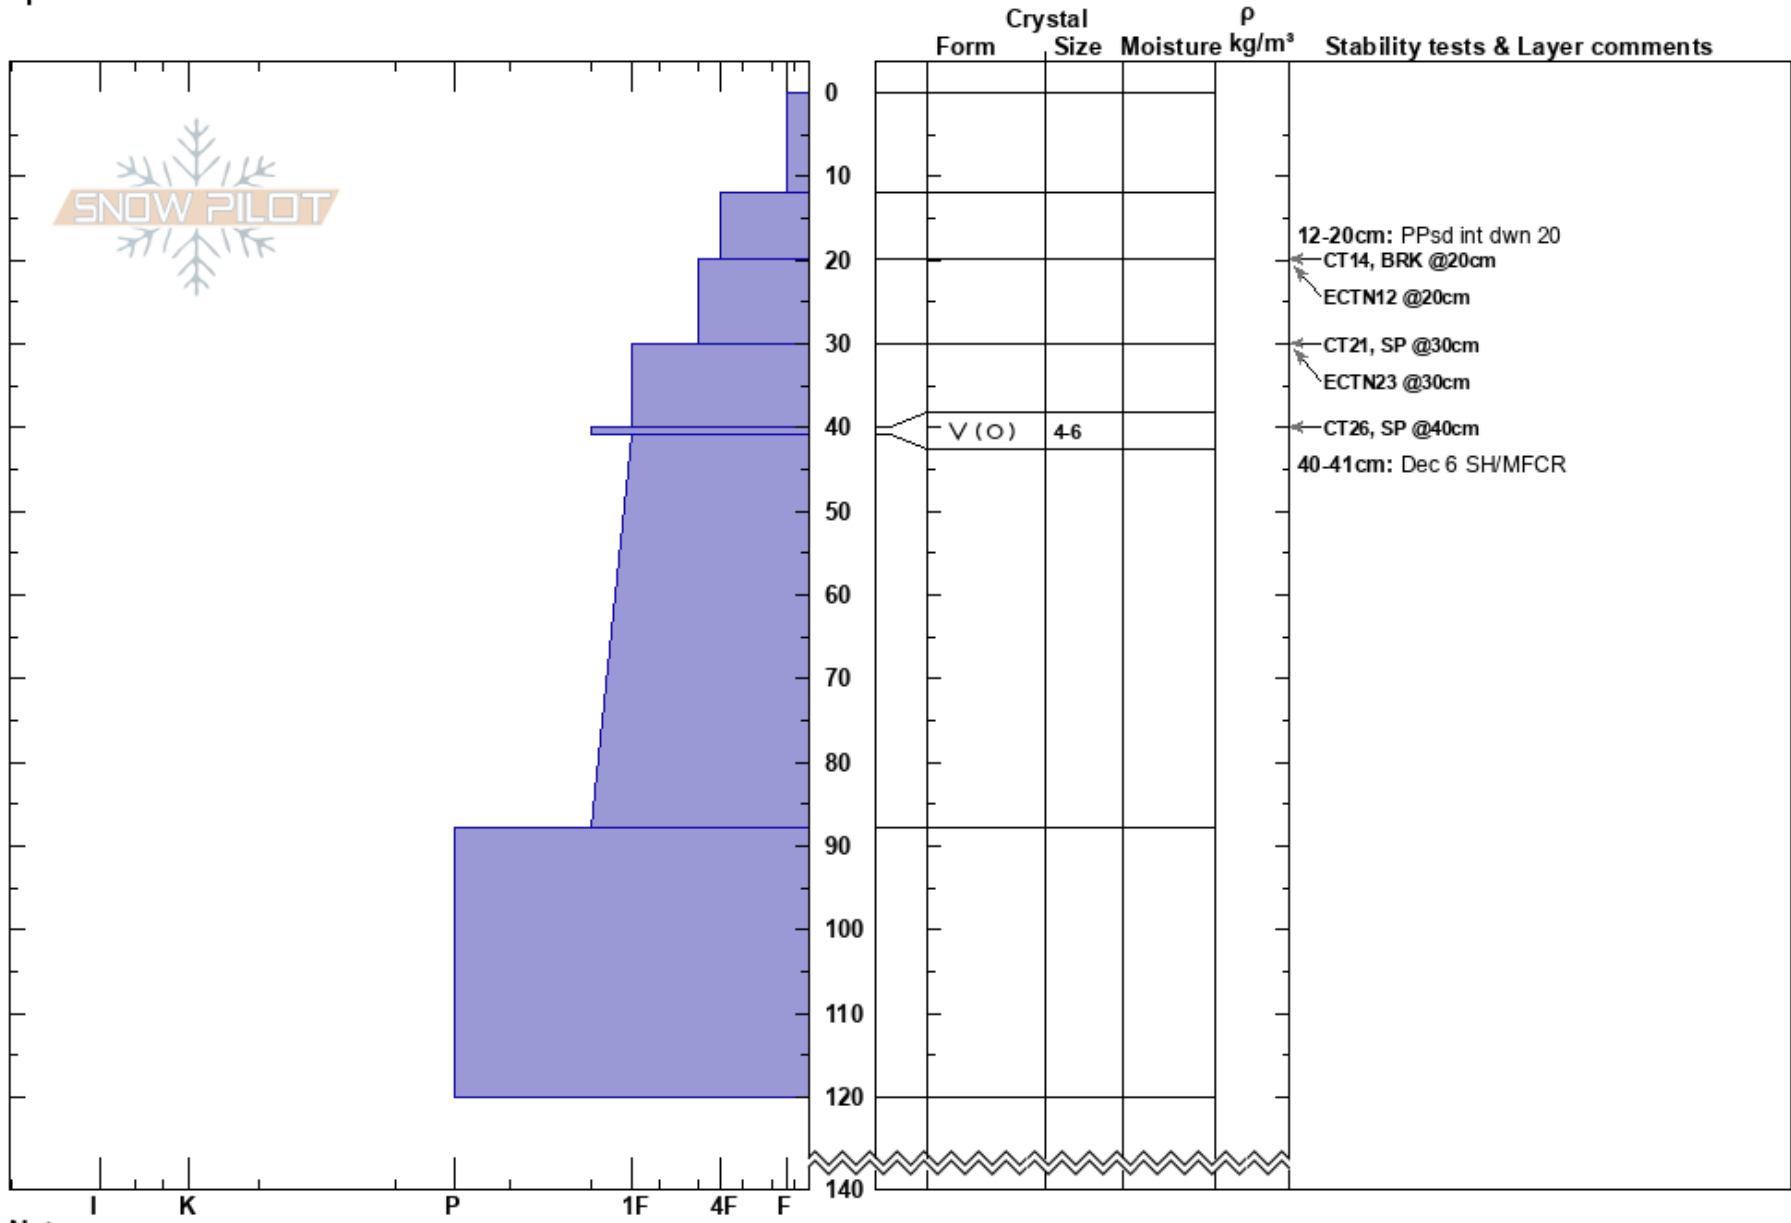

Powder Pig Center 2412  
 Monashee Powder  
 BC  
 Elevation: 2020 m  
 Aspect: N  
 Specifics:

10/12/2024 - 09:30  
 Co-ord:  
 Slope Angle: 32°  
 Wind Loading:

Stability:  
 Air Temperature: -7.5°C  
 Sky Cover:  
 Precipitation: NO  
 Wind: Calm

HS:140  
 12-20cm: PPsd int dwn 20  
 40-41cm: Dec 6 SH/MFCR

Notes: Open TL Glade before Powder Pig center funnel entrance