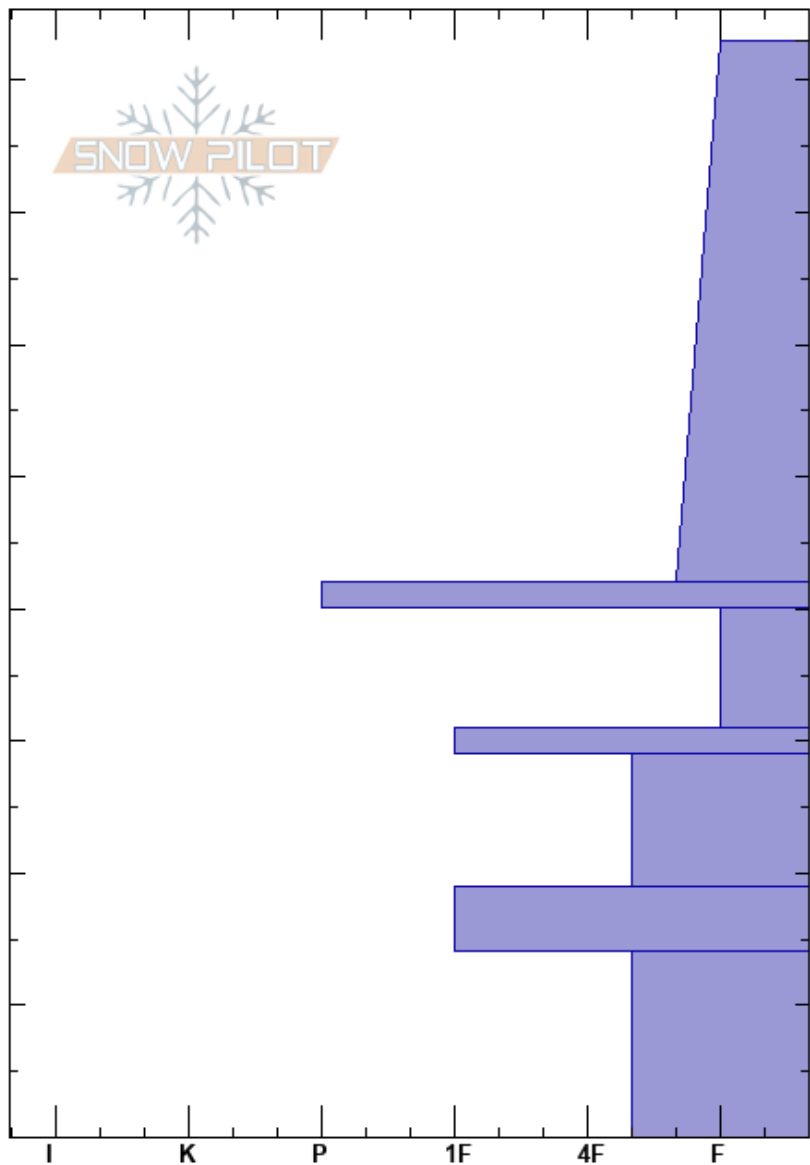

Blackmore SE Face
 Gallatin Range-N
 MT
 Elevation: 9705 ft
 Aspect: 115°
 Specifics:

Haylee Darby
 12/10/2024 - 12:45pm
 Co-ord: 45.44581N, -111.00166W
 Slope Angle: 26°
 Wind Loading: no

Stability:
 Air Temperature: -6°C
 Sky Cover: BKN
 Precipitation: NO
 Wind: W Light Breeze

HS:83
 PF:45
 PS:30
 Layer Notes:

Crystal Form	Crystal Size	Moisture	ρ kg/m ³	Stability tests & Layer comments
+				
⊙⊙				← ECTP13 @40cm
□	1-2			
⊙⊙				
□	2			
⊙⊙				
□	2			

Notes: