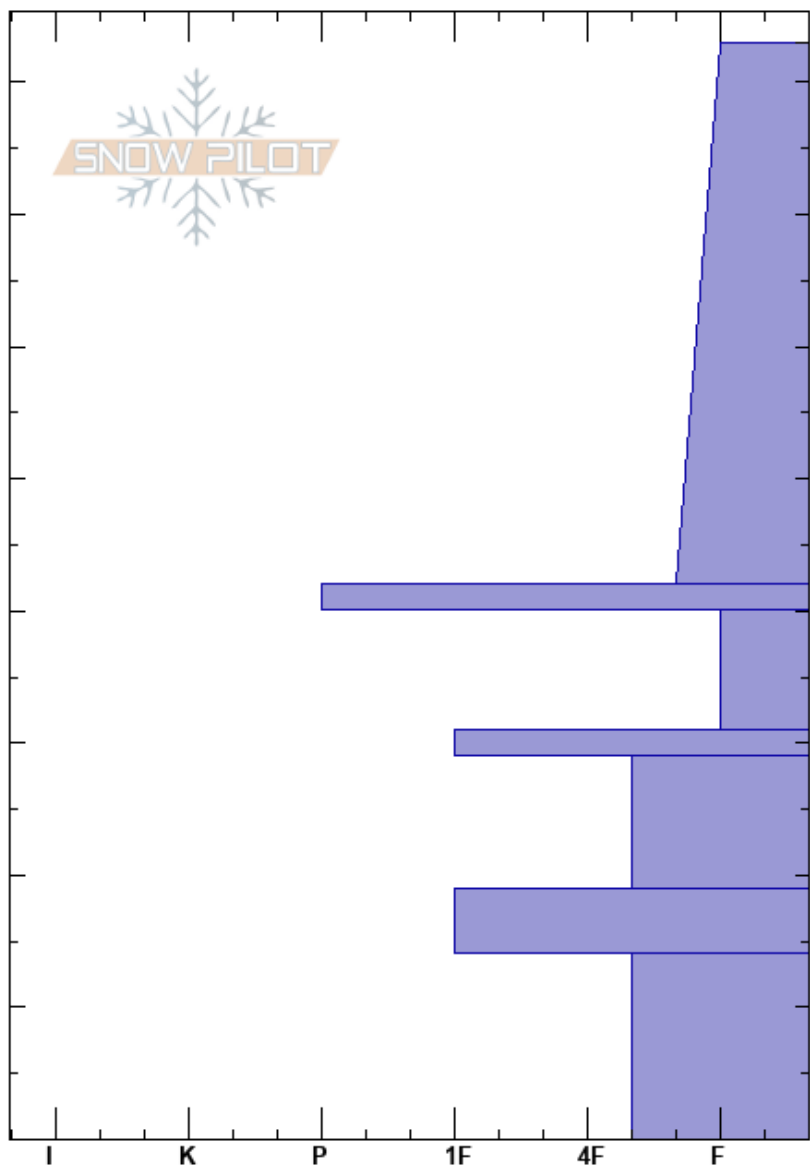

Blackmore SE Face  
 Gallatin Range-N  
 MT  
 Elevation: 9705 ft  
 Aspect: 115°  
 Specifics:

Haylee Darby  
 12/10/2024 - 12:45pm  
 Co-ord: 45.44581N, -111.00166W  
 Slope Angle: 26°  
 Wind Loading: no

Stability:  
 Air Temperature: -6°C  
 Sky Cover: BKN  
 Precipitation: NO  
 Wind: W Light Breeze

HS:83  
 PF:45  
 PS:30  
 Layer Notes:

Crystal Form	Crystal Size	Moisture	$\rho$ kg/m <sup>3</sup>	Stability tests & Layer comments
+				
⊙⊙				← ECTP13 @40cm
□	1-2			
⊙⊙				
□	2			
⊙⊙				
□	2			