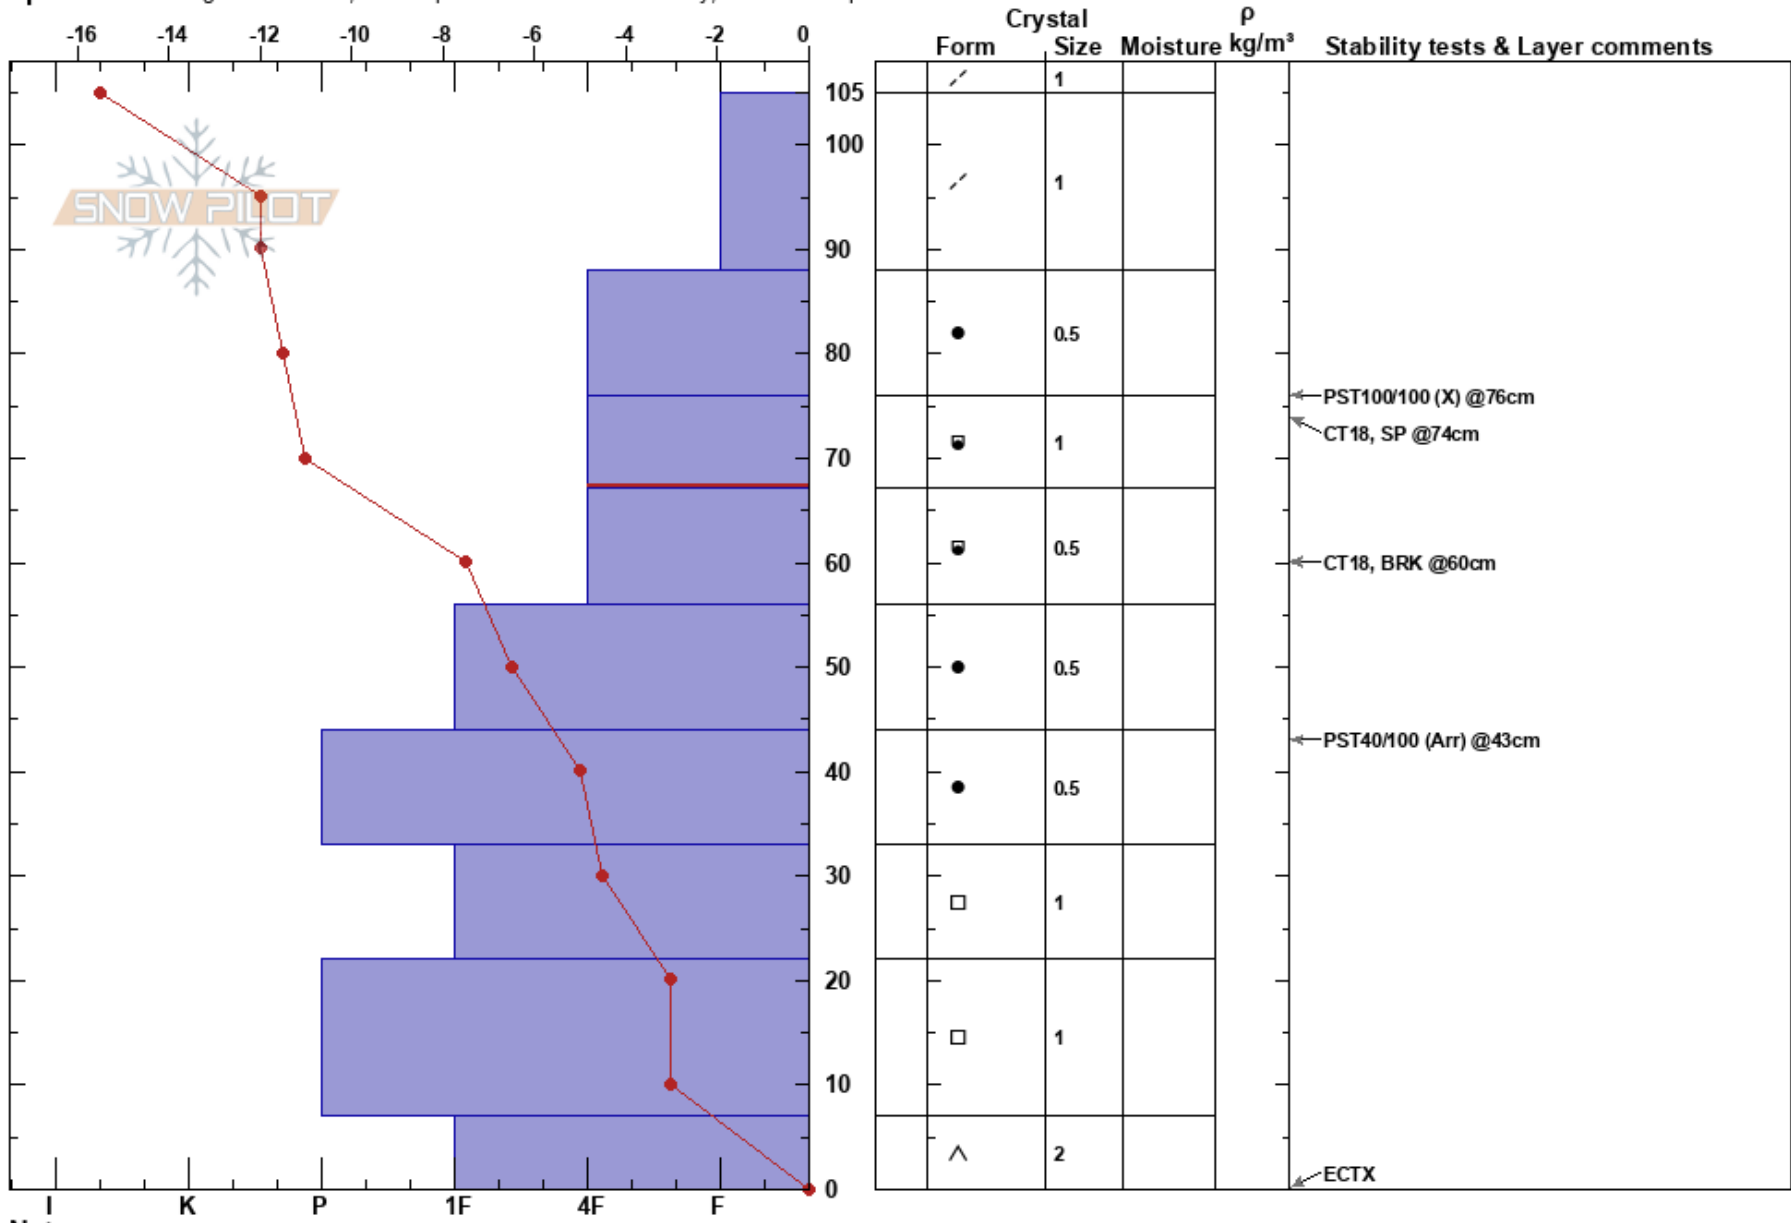

Orc's Trees  
 Sawatch Range  
 CO  
**Elevation:** 11780 ft  
**Aspect:** 90°

Monarch Ski Patrol  
 12/10/2024 - 12:45pm  
**Co-ord:** 38.52373N, -106.34175W  
**Slope Angle:** 25°  
**Wind Loading:** previous

**Stability:**  
**Air Temperature:** -16.5°C **HS:**105  
**Sky Cover:** OVC **PF:**50 76-67cm:Problematic layer  
**Precipitation:** S-1 **PS:**20  
**Wind:** W Moderate

**Specifics:** Pit dug in a Ski Area; Pit is representative of backcountry; We skied slope