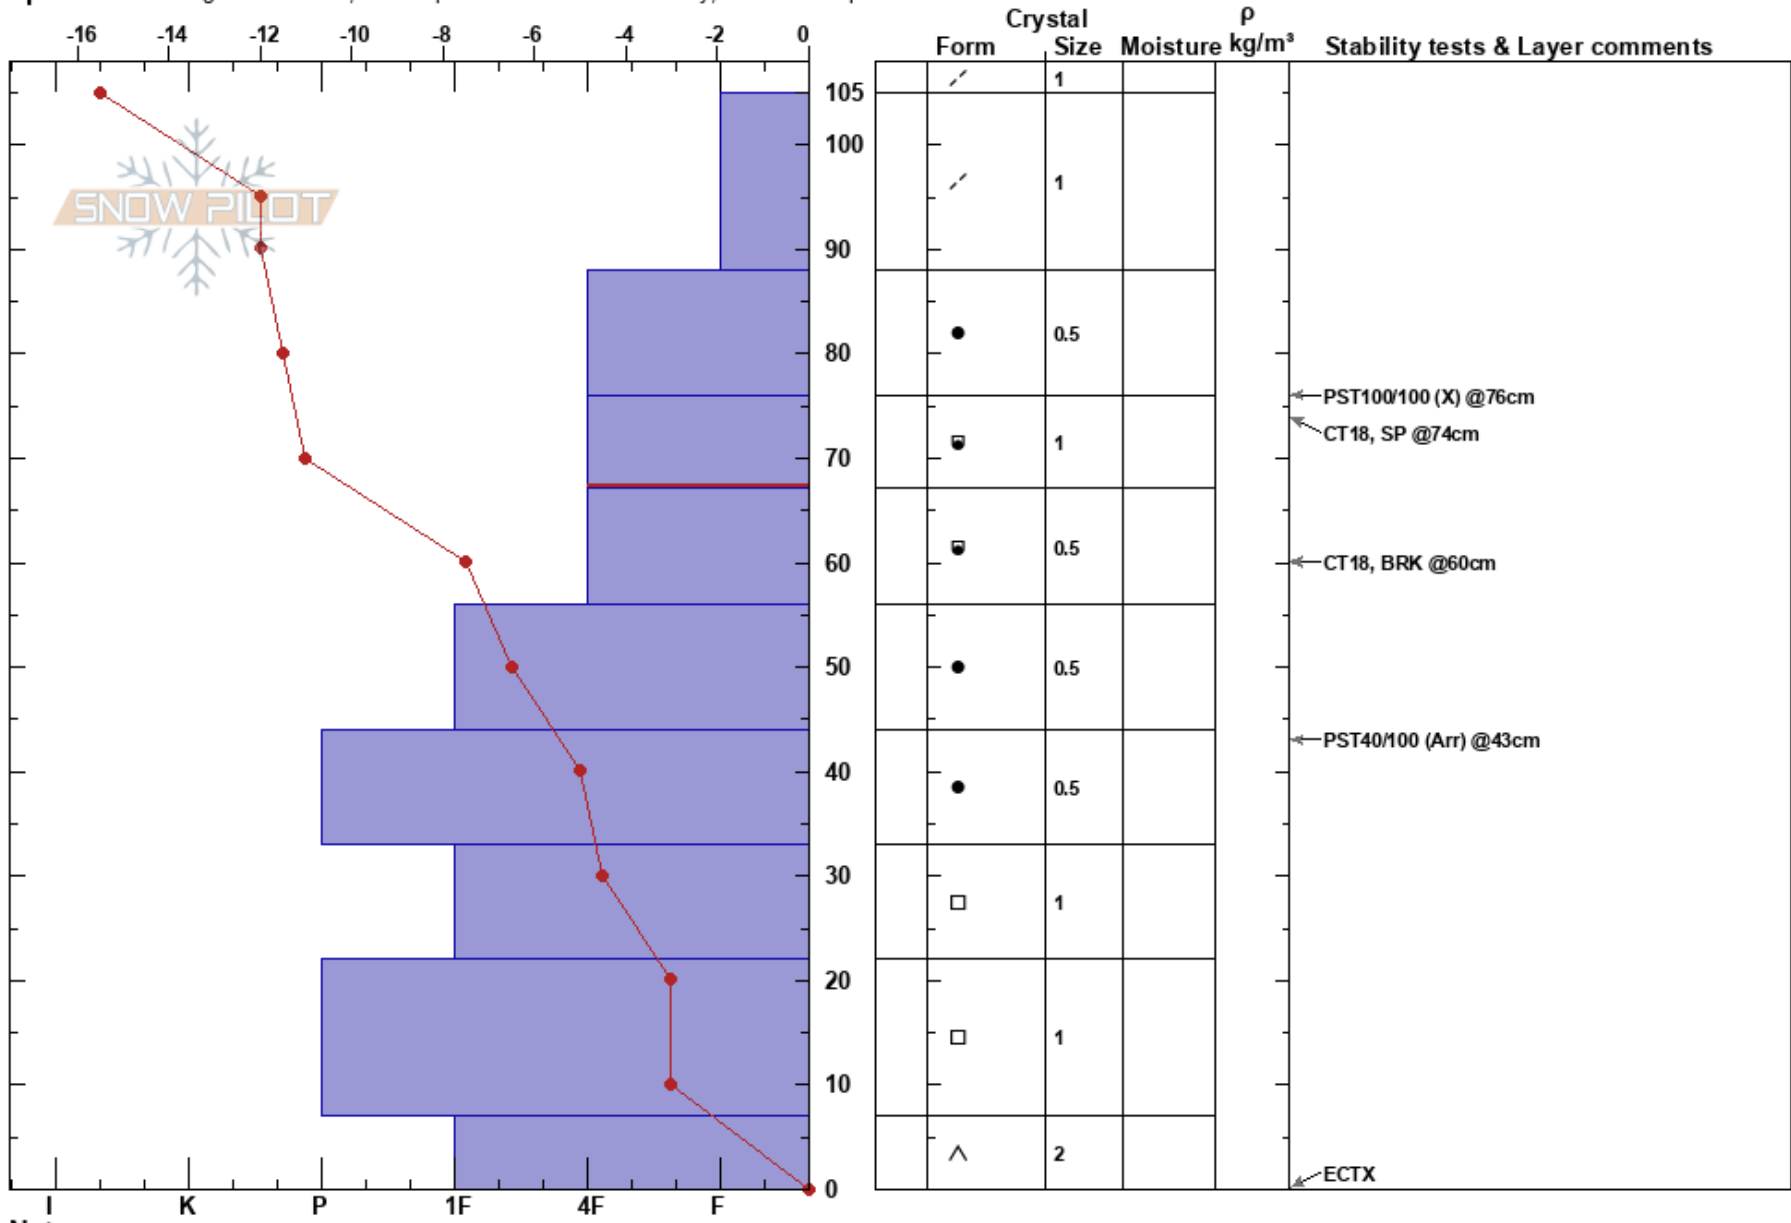

Orc's Trees
 Sawatch Range
 CO
Elevation: 11780 ft
Aspect: 90°

Monarch Ski Patrol
 12/10/2024 - 12:45pm
Co-ord: 38.52373N, -106.34175W
Slope Angle: 25°
Wind Loading: previous

Stability:
Air Temperature: -16.5°C **HS:**105
Sky Cover: OVC **PF:**50 76-67cm:Problematic layer
Precipitation: S-1 **PS:**20
Wind: W Moderate

Specifics: Pit dug in a Ski Area; Pit is representative of backcountry; We skied slope

Notes: