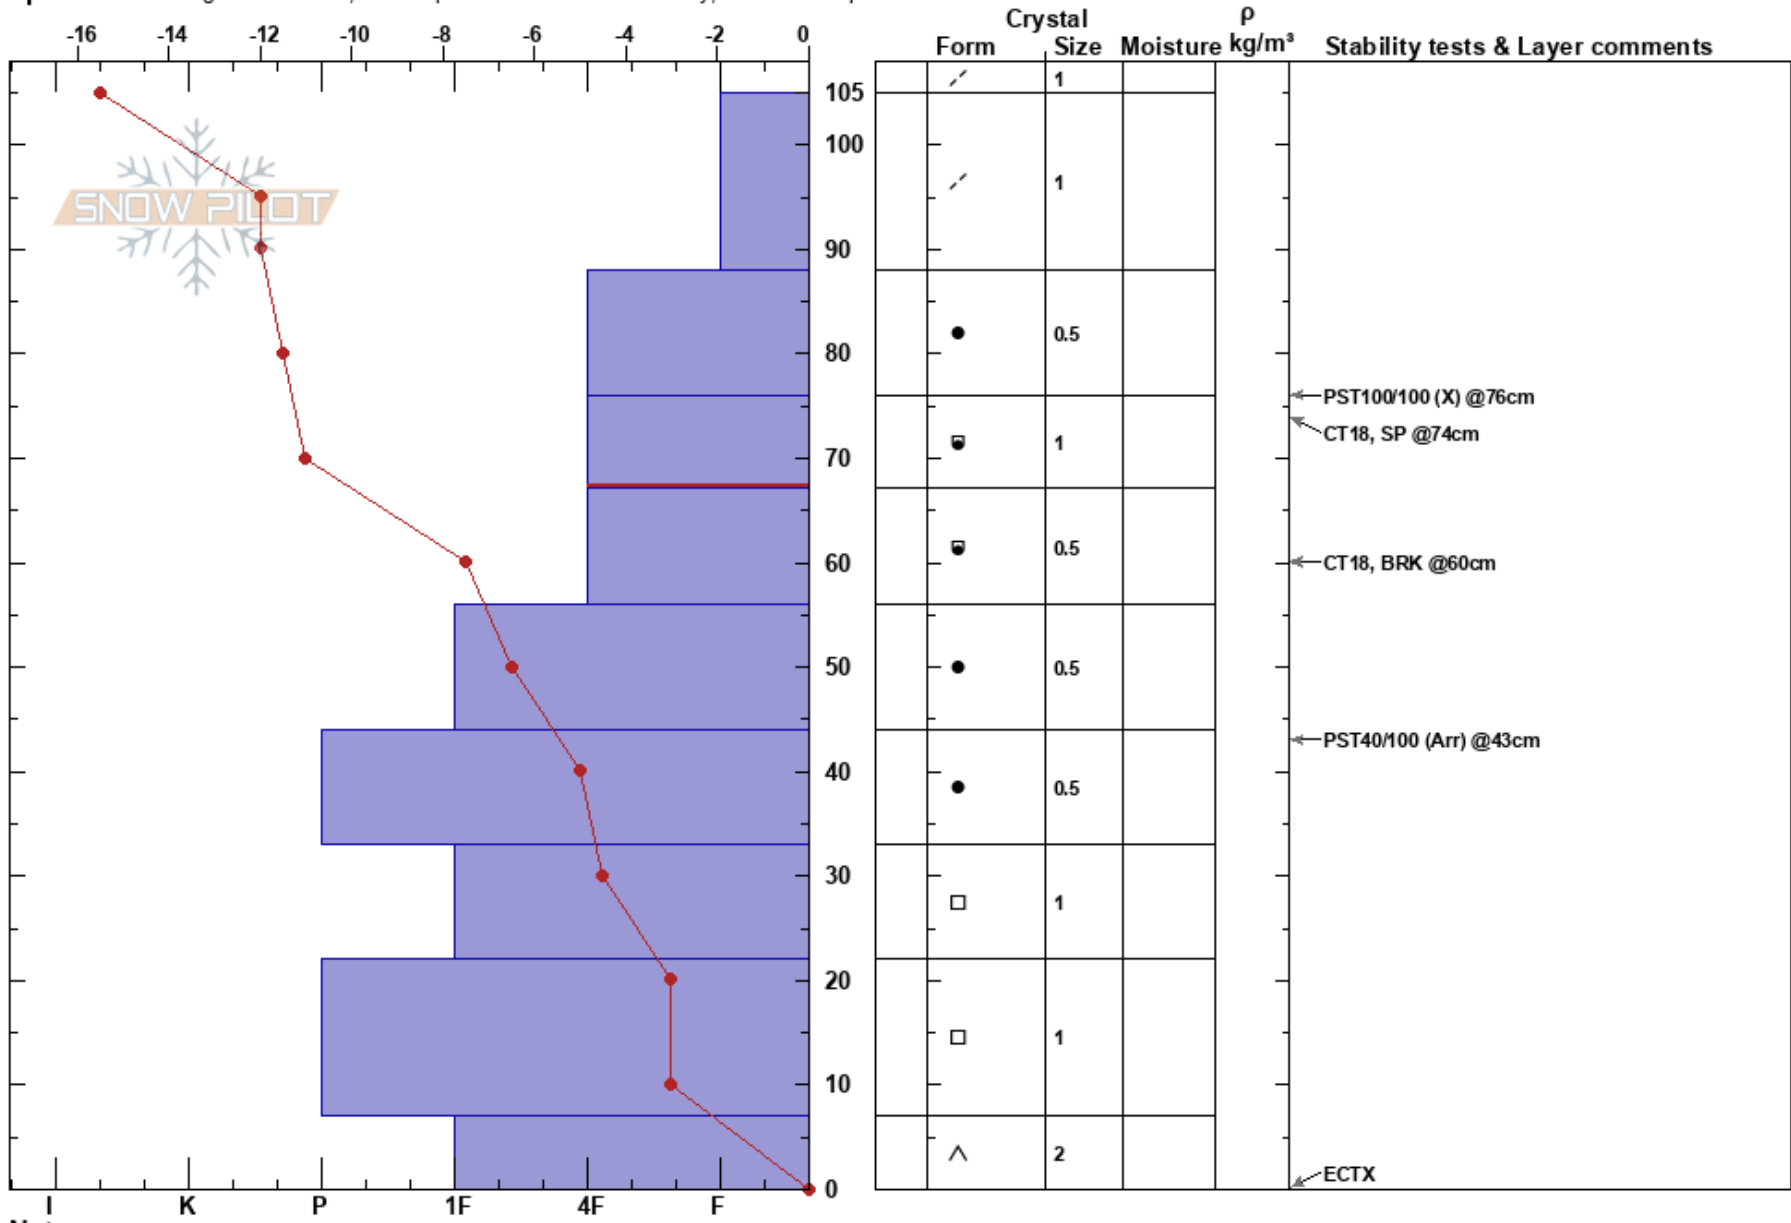

Orc's Trees
 Sawatch Range
 CO
Elevation: 11780 ft
Aspect: 90°

Monarch Ski Patrol
 12/10/2024 - 12:45pm
Co-ord: 38.52373N, -106.34175W
Slope Angle: 25°
Wind Loading: previous

Stability:
Air Temperature: -16.5°C **HS:**105 **Layer Notes:**
PF:50 76-67cm:Problematic layer
Sky Cover: OVC **PS:**20
Precipitation: S-1
Wind: W Moderate

Specifics: Pit dug in a Ski Area; Pit is representative of backcountry; We skied slope

Notes: