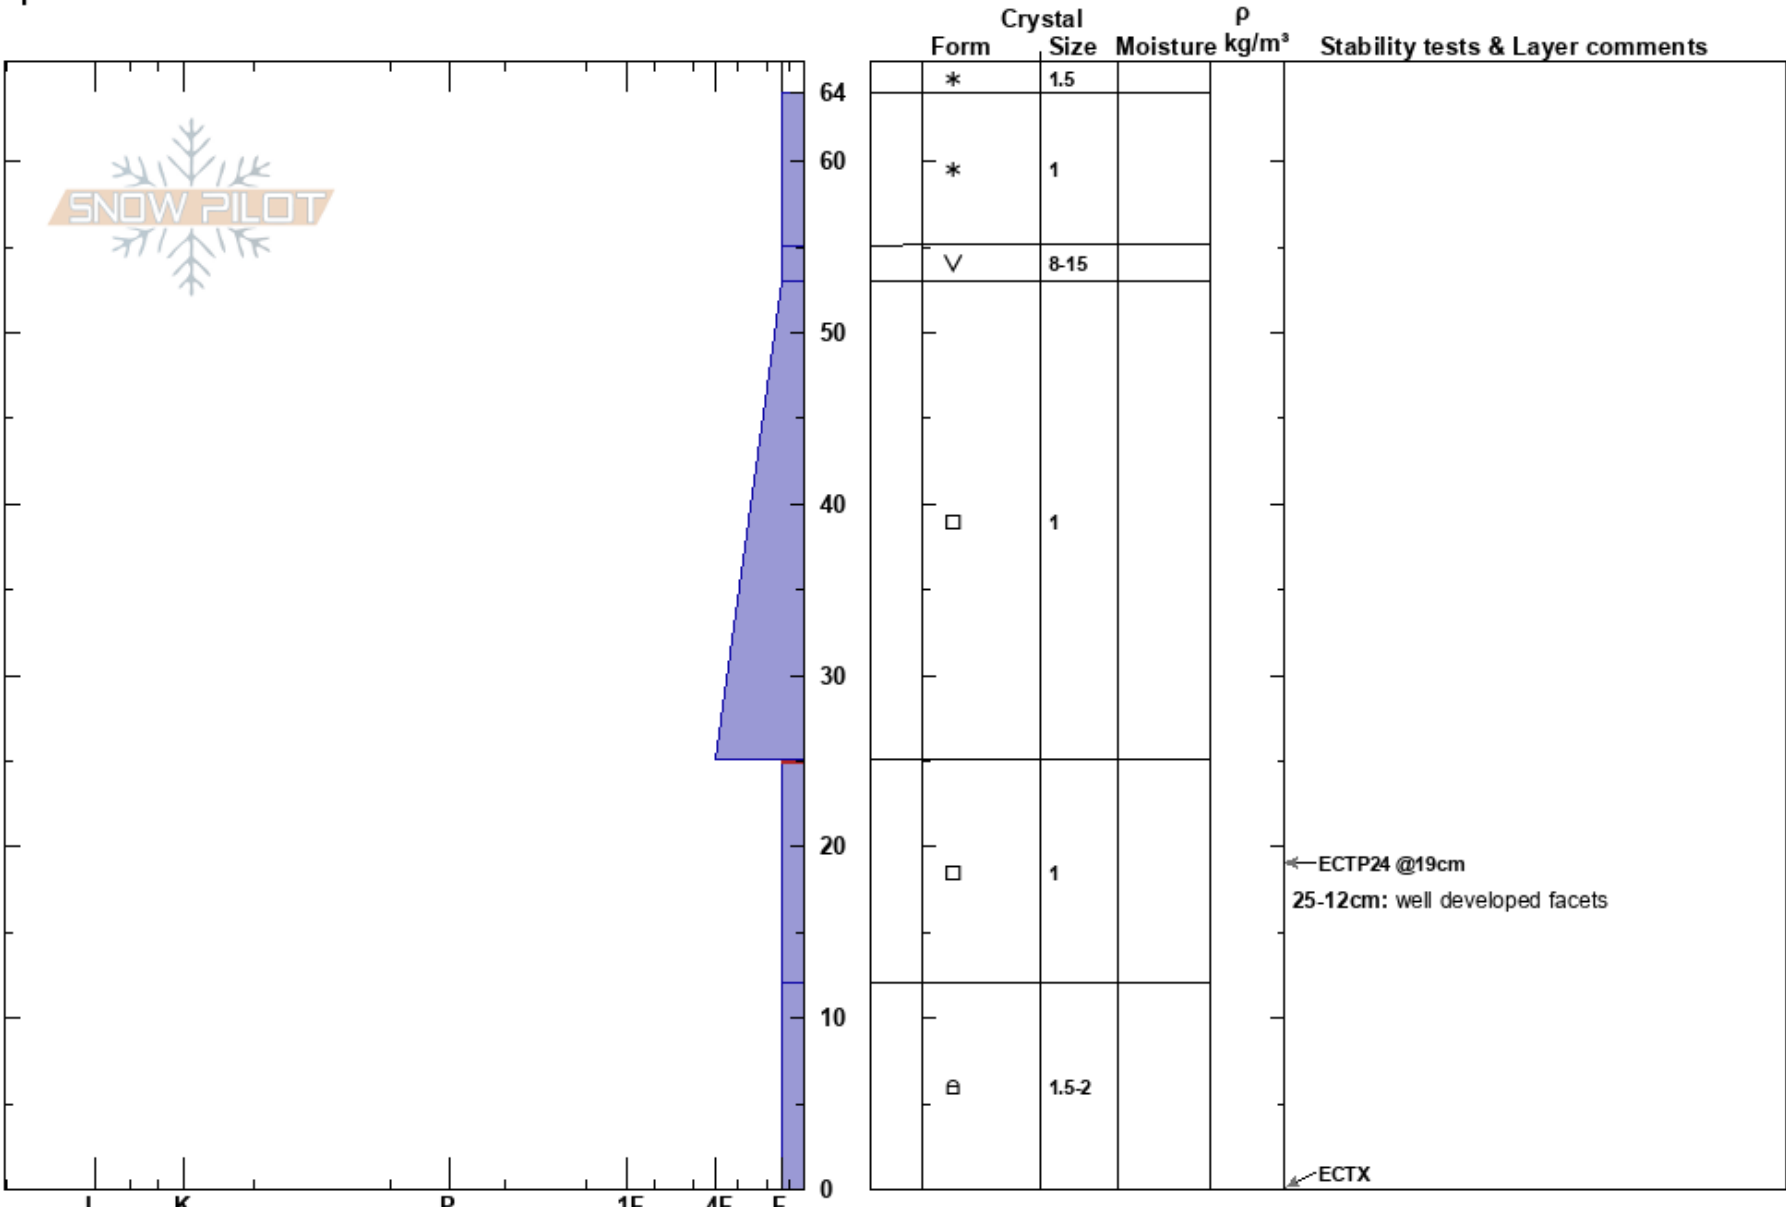

NW Van Horn
 Aspen
 CO
 Elevation: 9944 ft
 Aspect: NW
 Specifics:

Jewel Campbell
 12/09/2024 - 12:30pm
 Co-ord:
 Slope Angle: 15°
 Wind Loading:

Stability:
 Air Temperature:
 Sky Cover: OVC
 Precipitation: S2
 Wind: NW Light Breeze

HS:64
 PF:64
 PS: 10
 25-12cm: well developed facets
 25-12cm: Problematic layer

Notes: