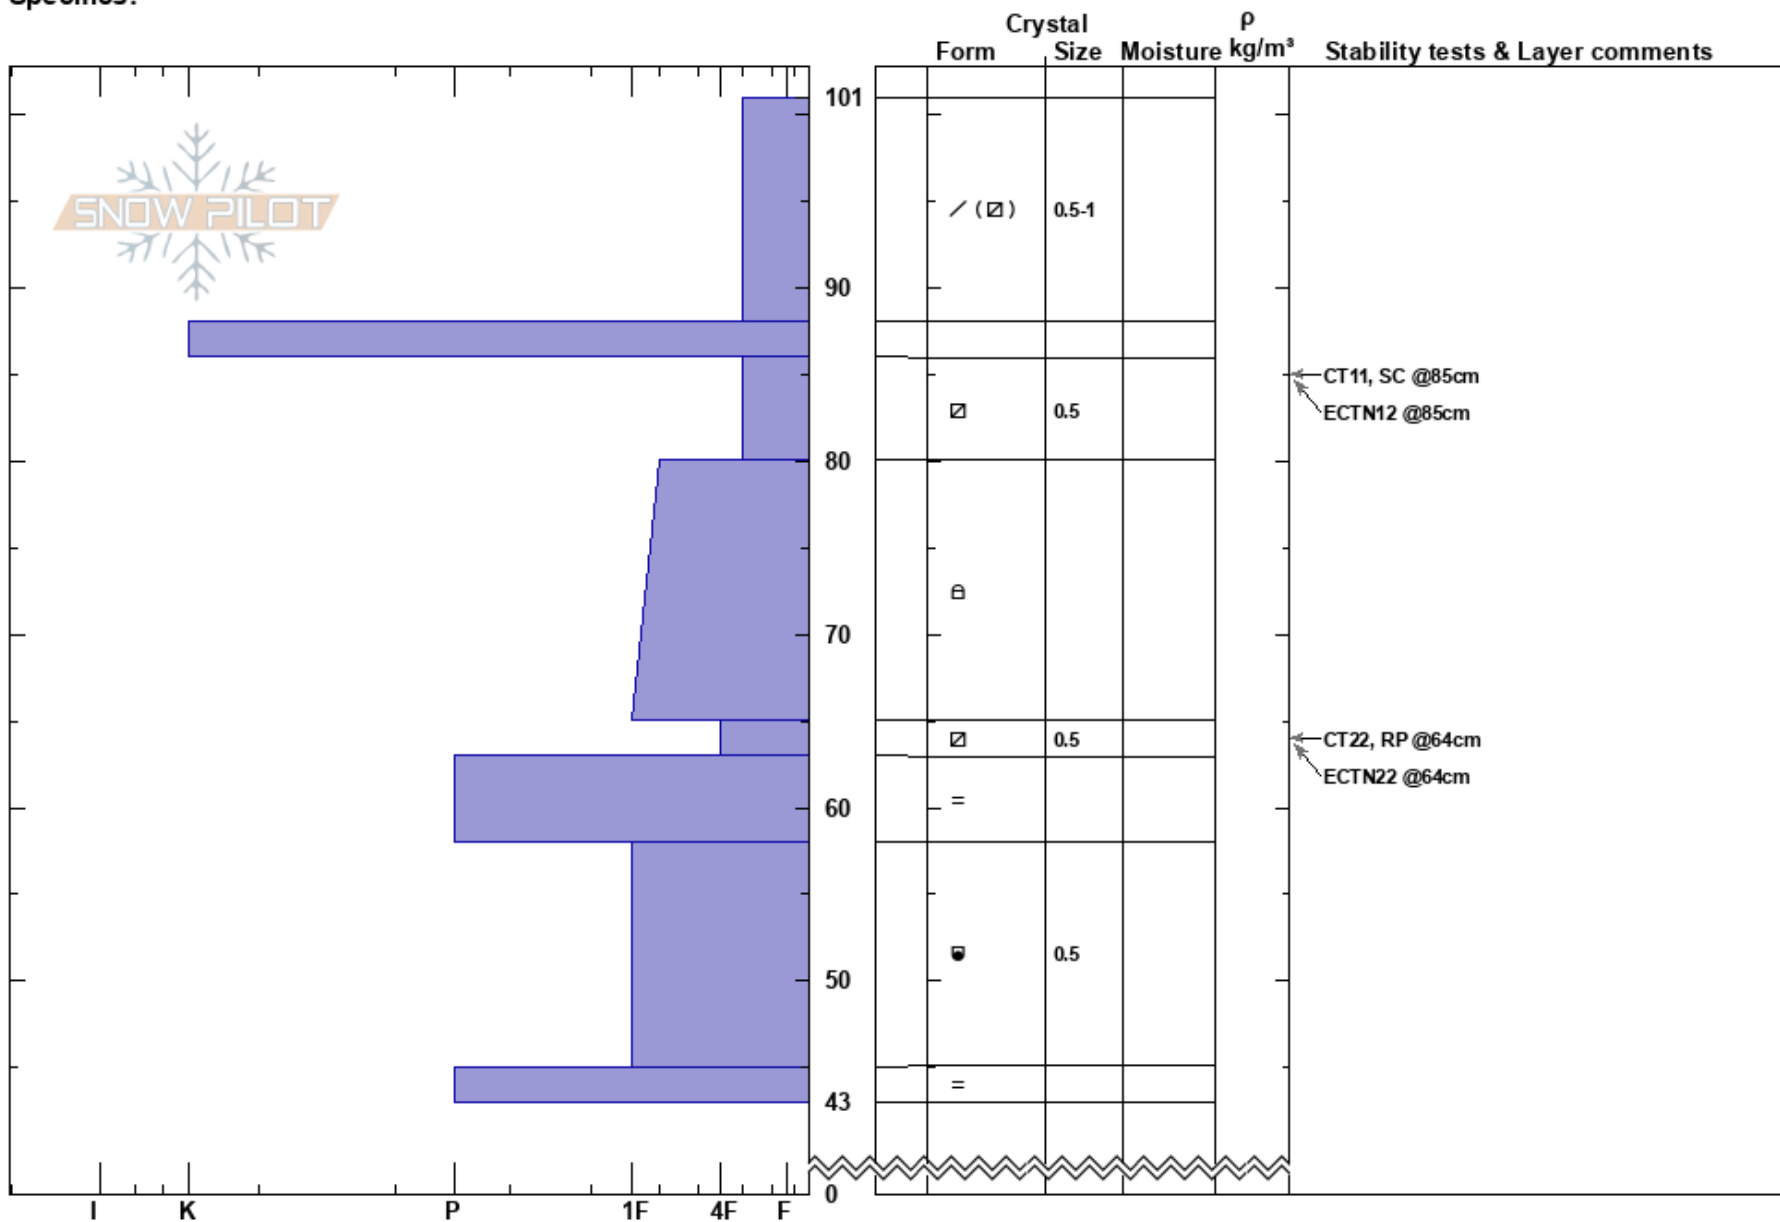

Blue Mountain  
 Selkirk Mtns  
 ID  
 Elevation: 6220 ft  
 Aspect: 90°  
 Specifics:

Chris Bilbrey  
 12/09/2024 - 12:30pm  
 Co-ord: 48.39794N, -116.64434W  
 Slope Angle:  
 Wind Loading: yes

Stability: Good HS:101  
 Air Temperature: PF:20 86-80cm:Problematic layer  
 Sky Cover: X  
 Precipitation: NO  
 Wind: W Light Breeze