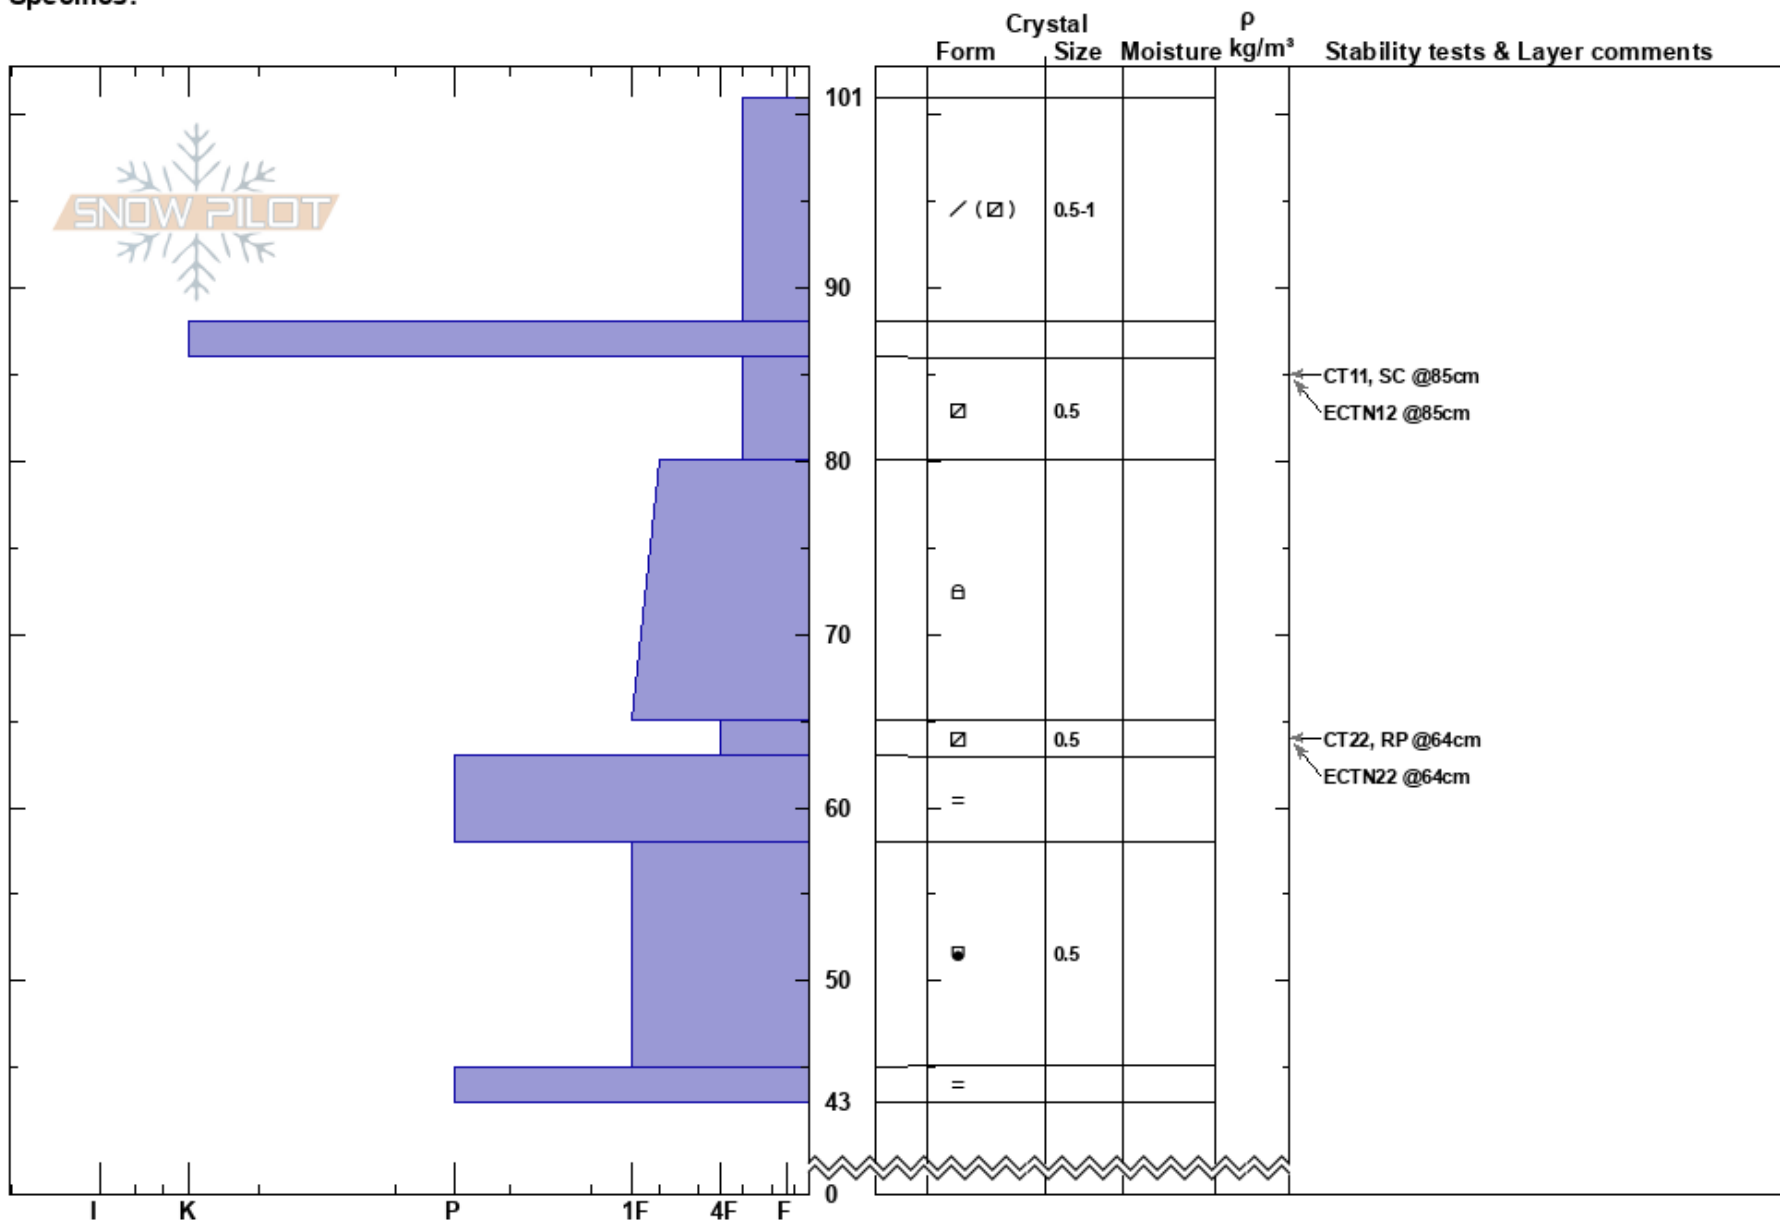

Blue Mountain
 Selkirk Mtns
 ID
 Elevation: 6220 ft
 Aspect: 90°
 Specifics:

Chris Bilbrey
 12/09/2024 - 12:30pm
 Co-ord: 48.39794N, -116.64434W
 Slope Angle:
 Wind Loading: yes

Stability: Good HS:101
 Air Temperature: PF:20 86-80cm:Problematic layer
 Sky Cover: X
 Precipitation: NO
 Wind: W Light Breeze