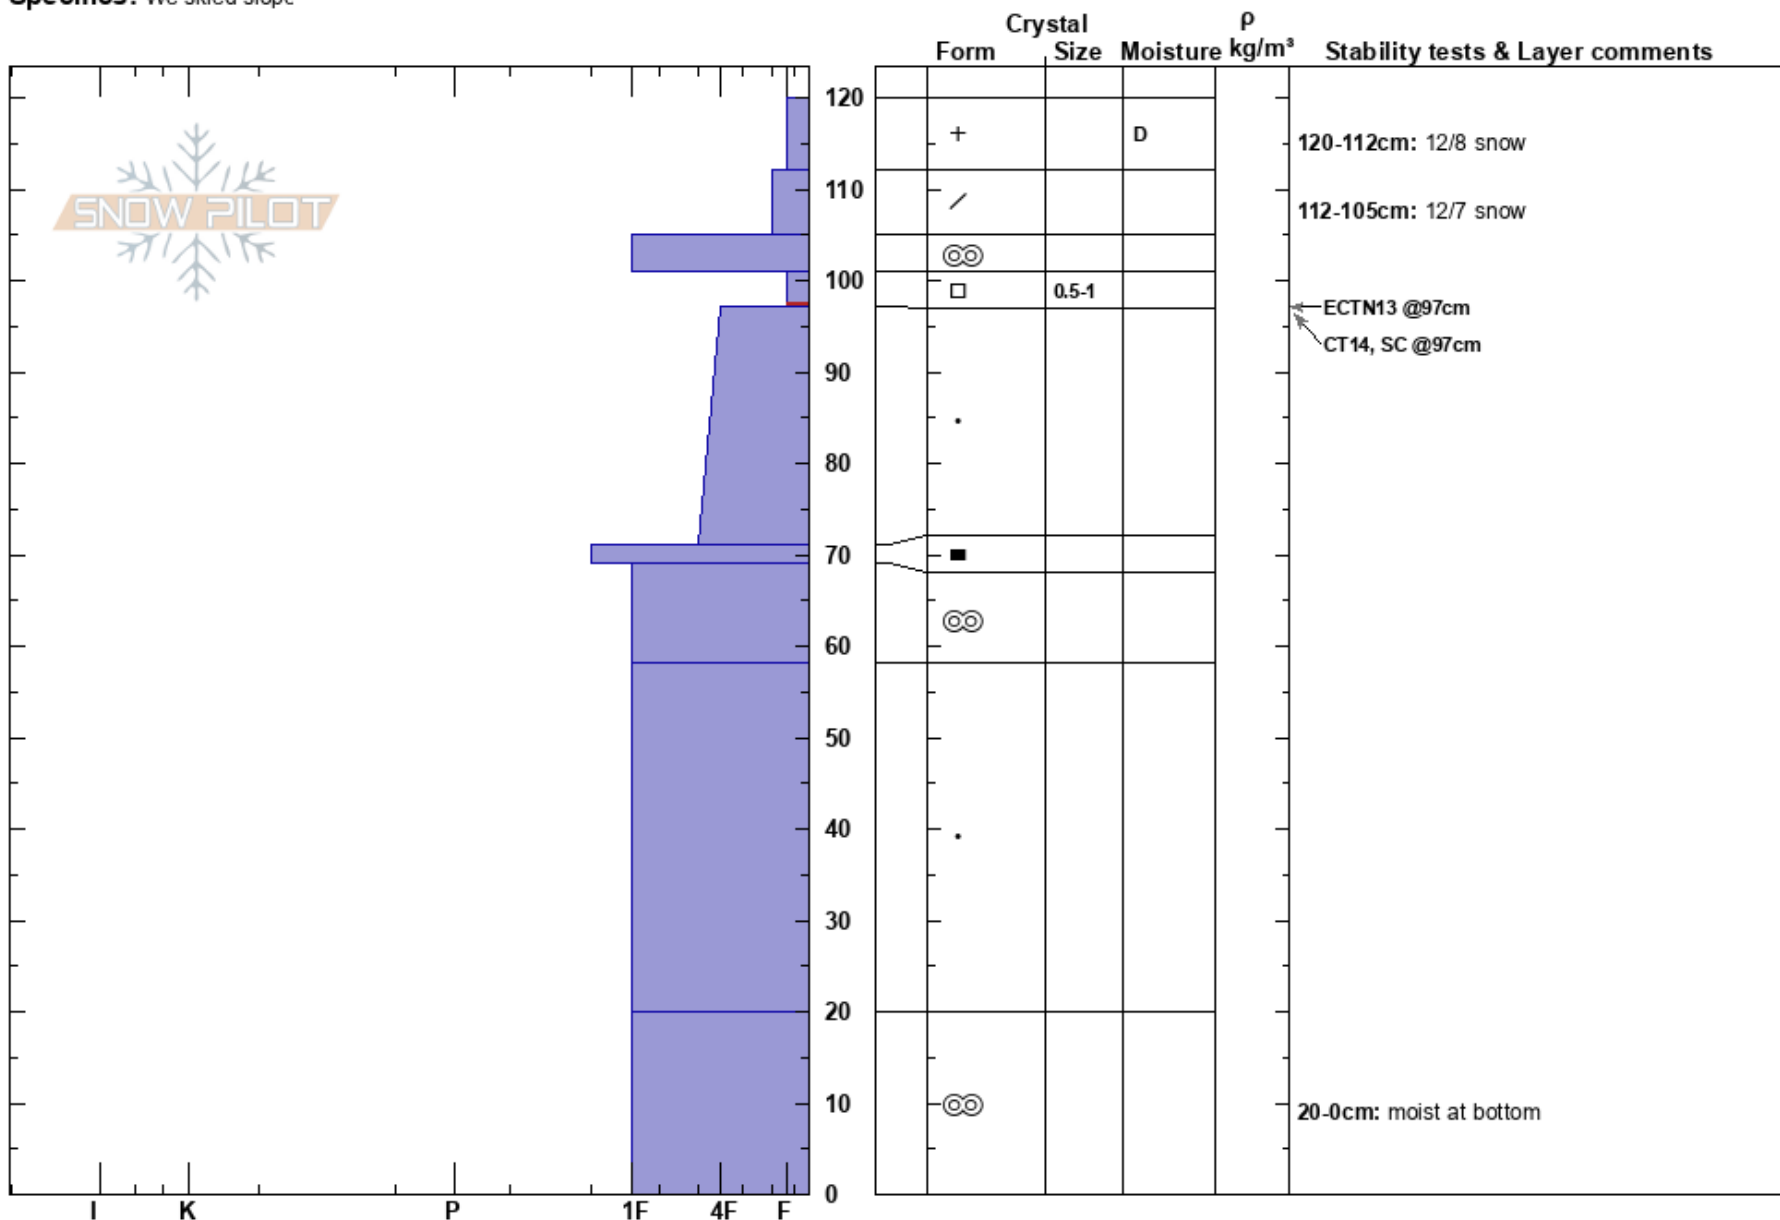

Retirement Bowl  
 Whitefish  
 MT  
 Elevation: 6500 ft  
 Aspect: 171°  
 Specifics: We skied slope

blase reardon  
 12/09/2024 - 1:30pm  
 Co-ord: 11U 698207E 5375312N  
 Slope Angle:  
 Wind Loading: no

Stability:  
 Air Temperature: -7°C  
 Sky Cover: OVC  
 Precipitation: NO  
 Wind: Calm

HS: 120  
 PS: 15  
 Layer Notes:  
 120-112cm: 12/8 snow  
 112-105cm: 12/7 snow  
 101-97cm: Problematic layer  
 20-0cm: moist at bottom

Notes: Test profile. Didn't do full grain size ID. Hardness below midpack crust done quickly.