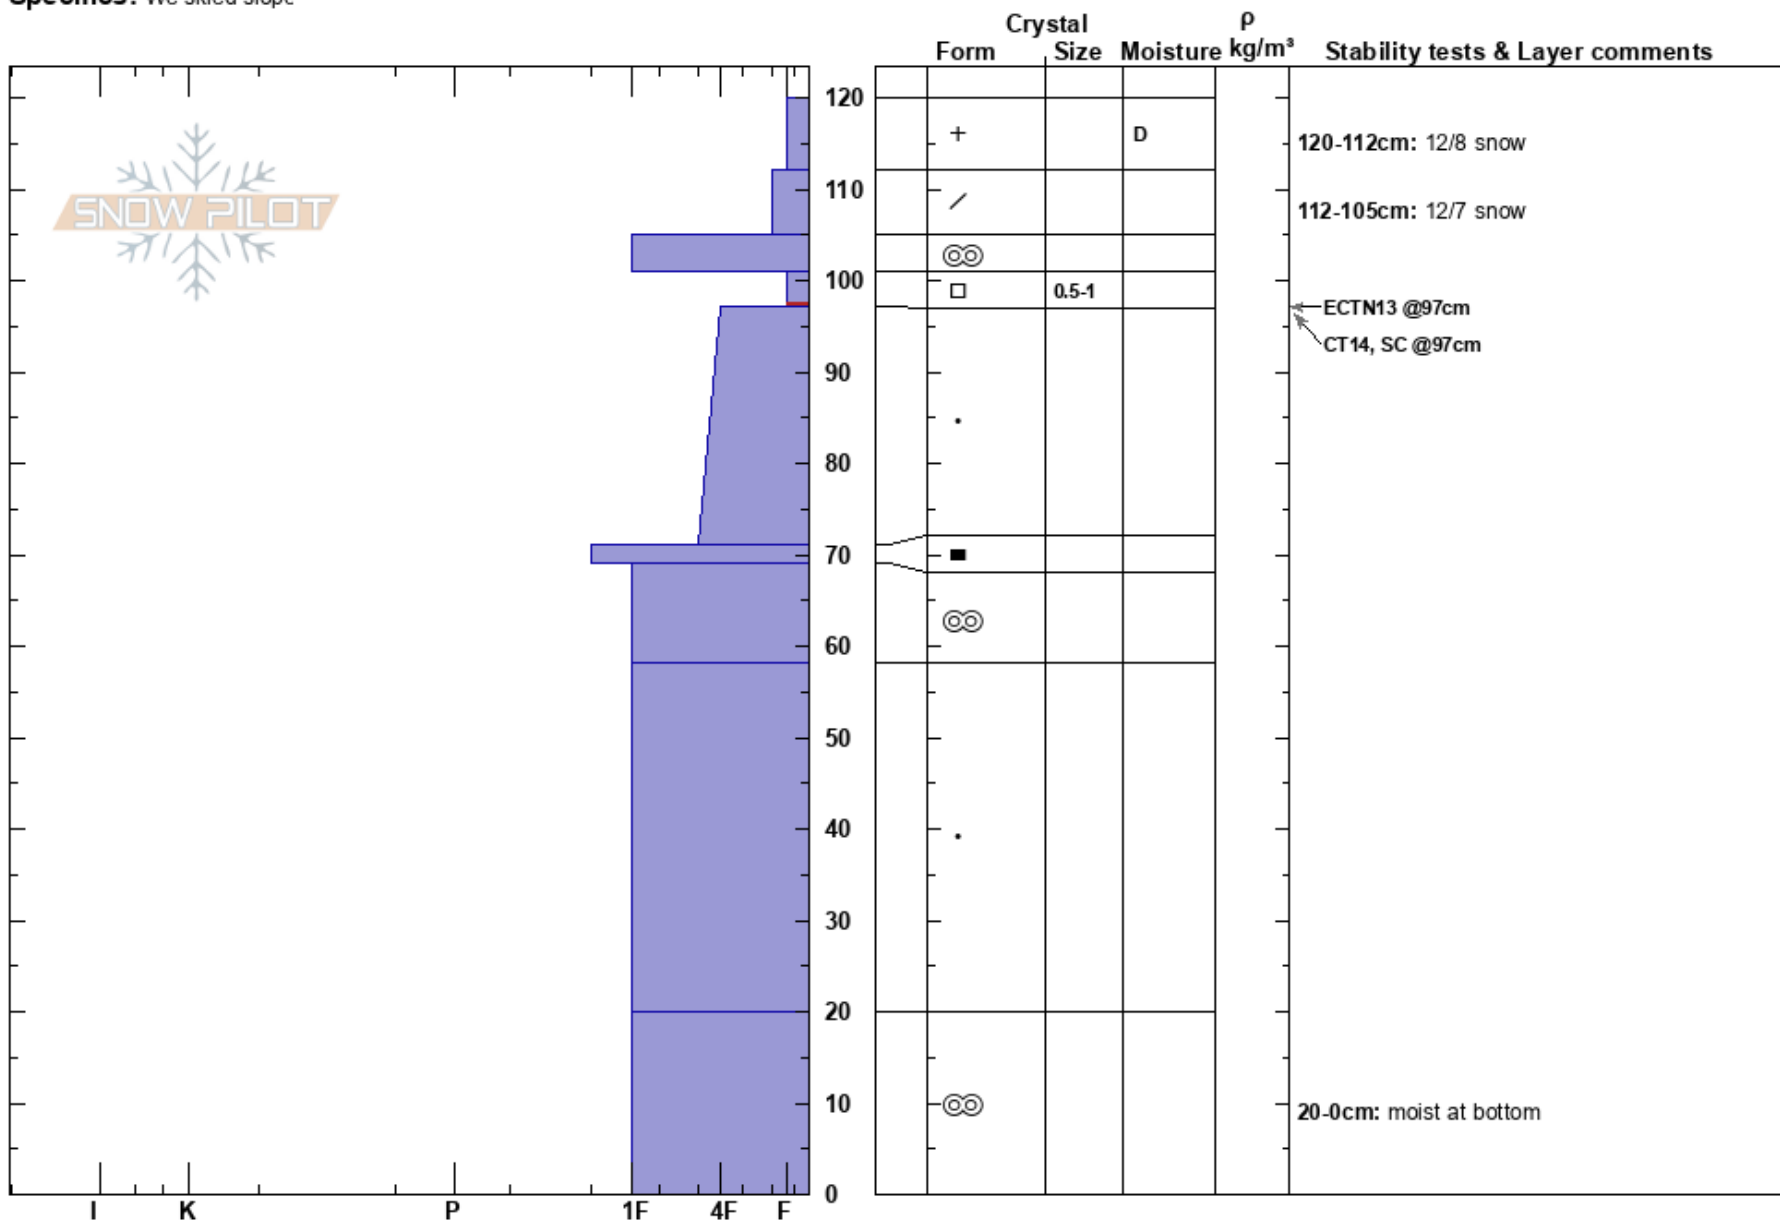

Retirement Bowl
 Whitefish
 MT
 Elevation: 6500 ft
 Aspect: 171°
 Specifics: We skied slope

blase reardon
 12/09/2024 - 1:30pm
 Co-ord: 11U 698207E 5375312N
 Slope Angle:
 Wind Loading: no

Stability:
 Air Temperature: -7°C
 Sky Cover: OVC
 Precipitation: NO
 Wind: Calm

HS: 120
 PS: 15
 Layer Notes:
 120-112cm: 12/8 snow
 112-105cm: 12/7 snow
 101-97cm: Problematic layer
 20-0cm: moist at bottom

Notes: Test profile. Didn't do full grain size ID. Hardness below midpack crust done quickly.