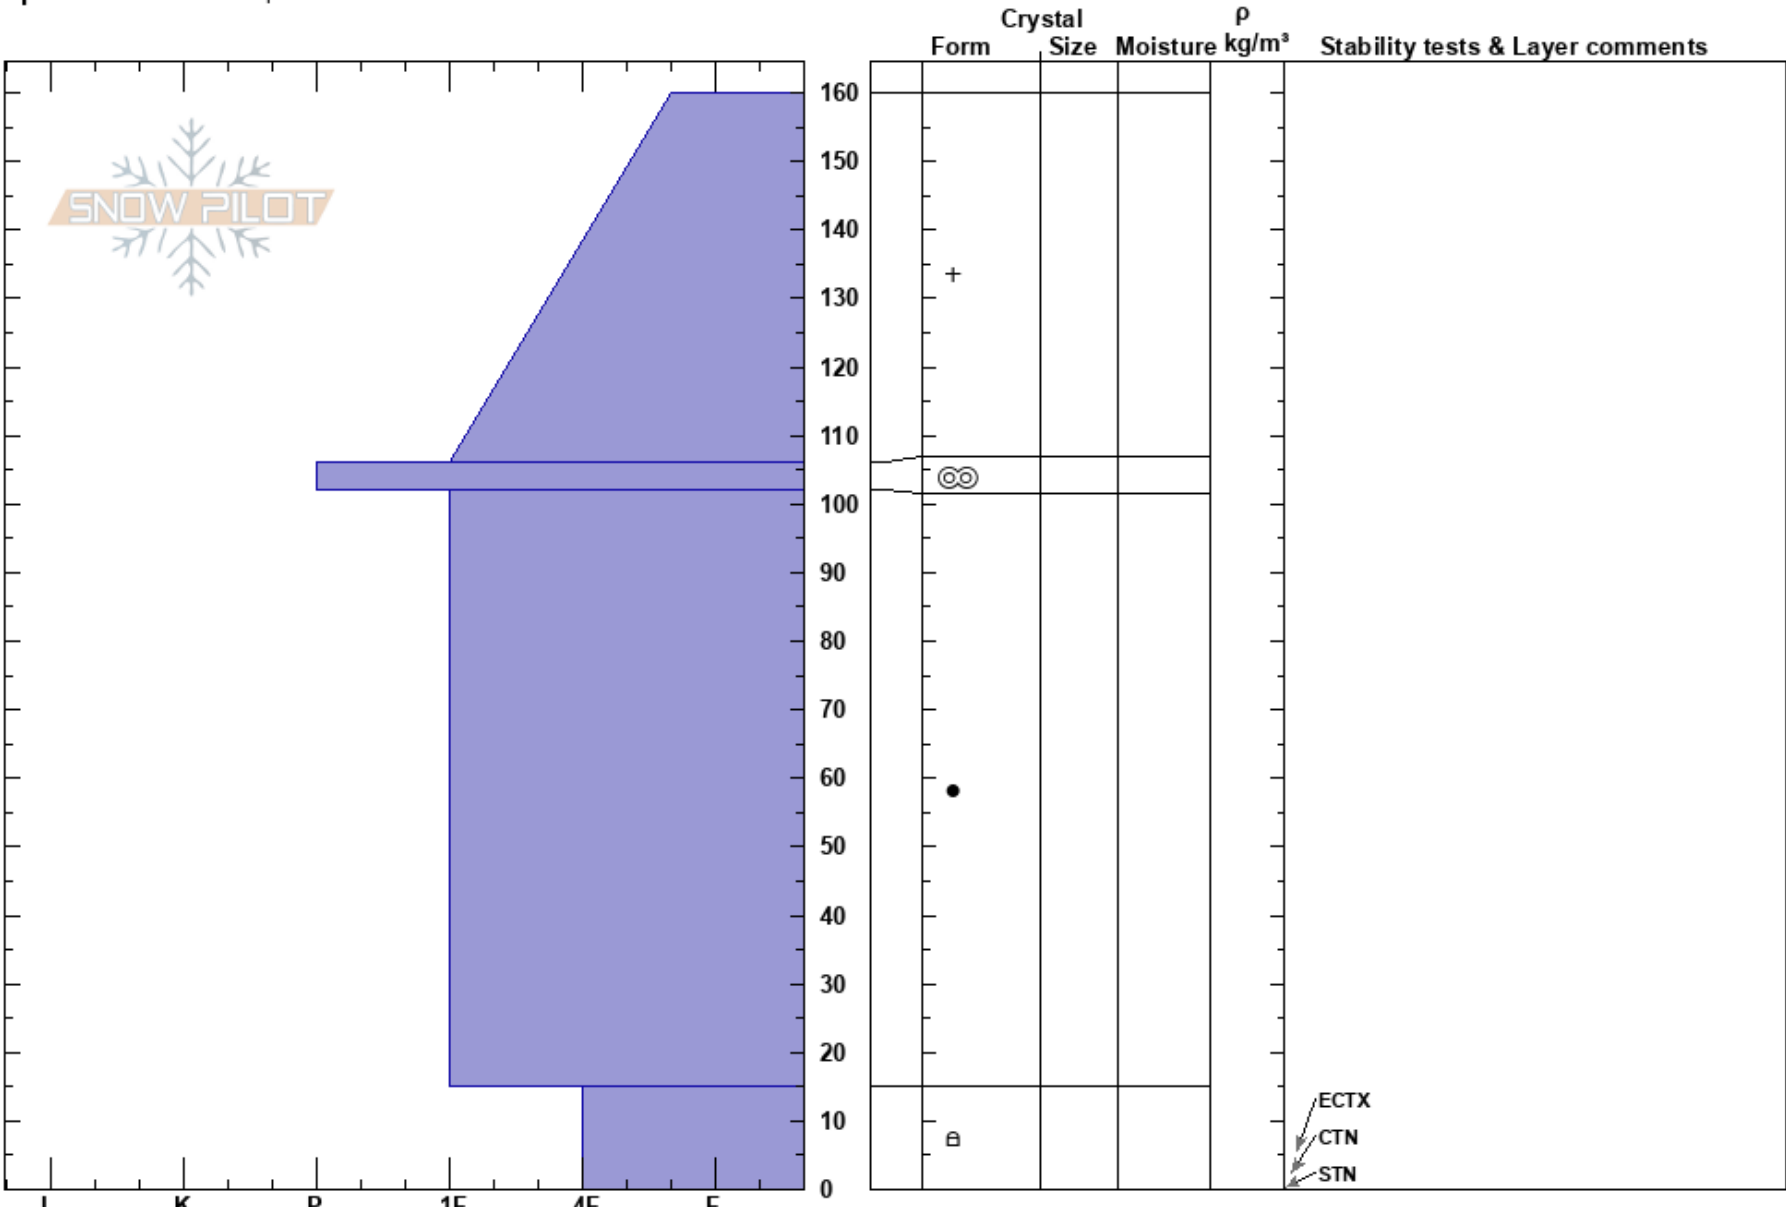

egzar yayla
 Turkey
 Elevation: 2600 m
 Aspect: N
 Specifics: We skied slope

Elet Hall
 01/12/2024 - 14:00
 Co-ord: 40.76113N, 40.72838E
 Slope Angle: 25°
 Wind Loading:

Stability: HS:160
 Air Temperature: -6°C
 Sky Cover: CLR
 Precipitation: NO
 Wind: Calm

Layer Notes:

Notes:

ECTX
 CTN
 STN