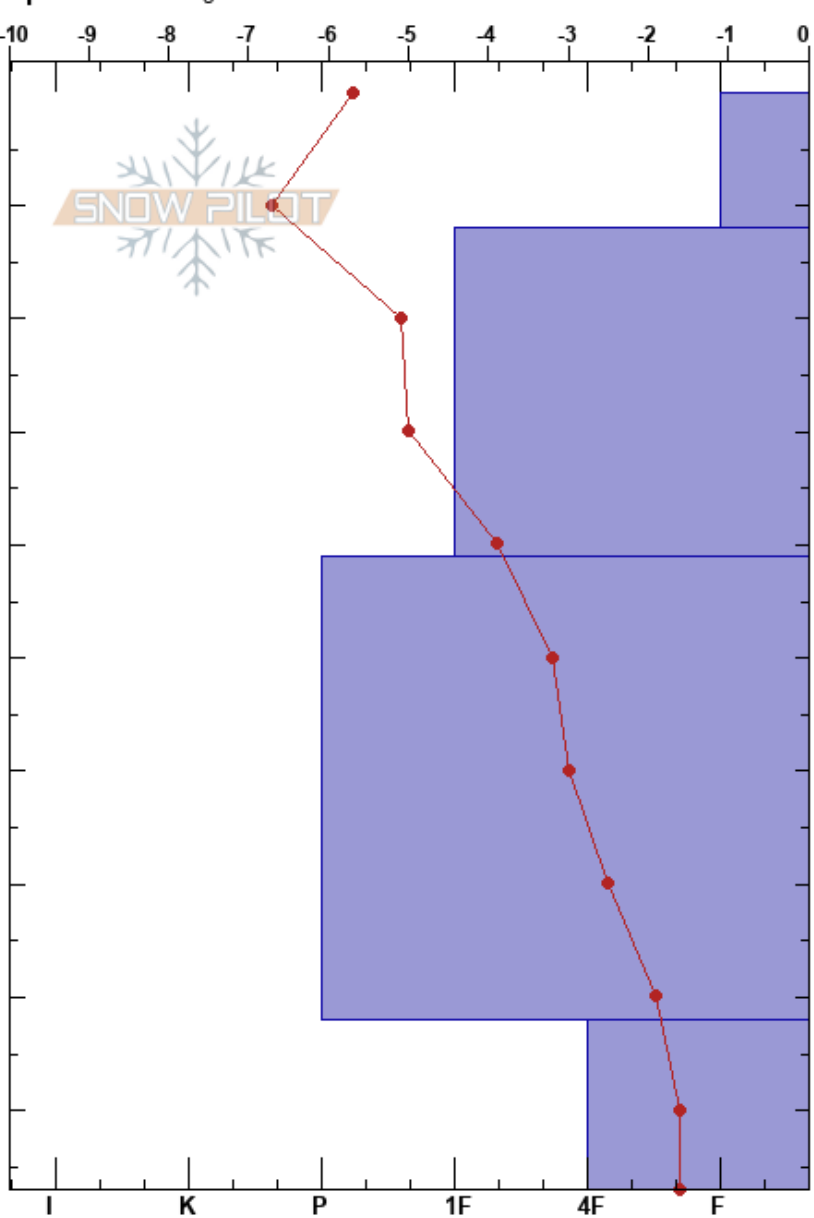

Huckleberry
 South Rockies
 AB
 Elevation: 1725 m
 Aspect: N

Emy Nantel
 09/12/2024 - 13:17
 Co-ord: 11U 688165W 5461950N
 Slope Angle: 30°
 Wind Loading: no

Stability:
 Air Temperature: -5.7°C PF:50
 Sky Cover: BKN
 Precipitation: NO
 Wind: W Light Breeze

Layer Notes:

Specifics: Pit dug in a Ski Area

Form	Crystal Size	Moisture	ρ kg/m ³	Stability tests & Layer comments
+	2			
+	1-2			
•	0.5-1			
•	1			
□	1-2			

Notes:

CTN