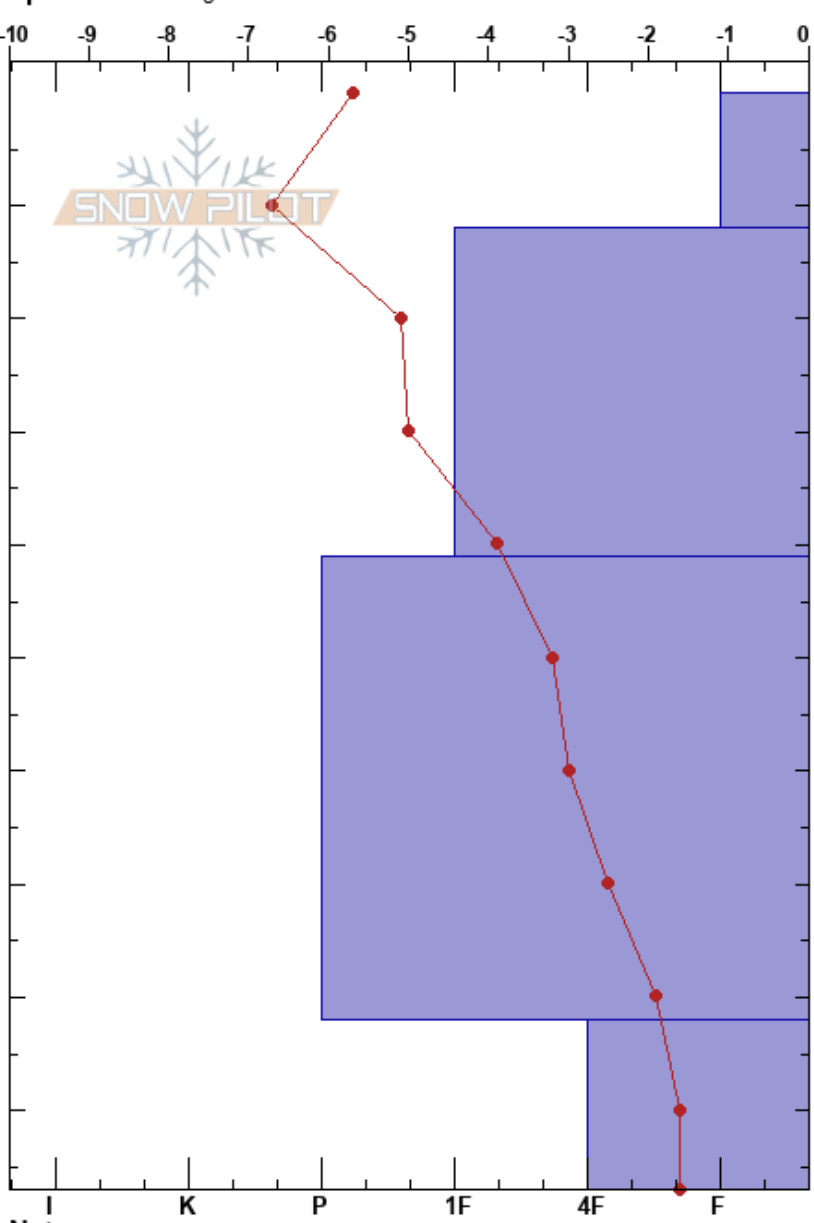

Huckleberry
 South Rockies
 AB
 Elevation: 1725 m
 Aspect: N

Emy Nantel
 09/12/2024 - 13:17
 Co-ord: 11U 688165W 5461950N
 Slope Angle: 30°
 Wind Loading: no

Stability:
 Air Temperature: -5.7°C PF:50
 Sky Cover: BKN
 Precipitation: NO
 Wind: W Light Breeze

Layer Notes:

Specifics: Pit dug in a Ski Area

Form	Crystal Size	Moisture	ρ kg/m ³	Stability tests & Layer comments
+	2			
+	1-2			
•	0.5-1			
•	1			
□	1-2			

Notes:

CTN