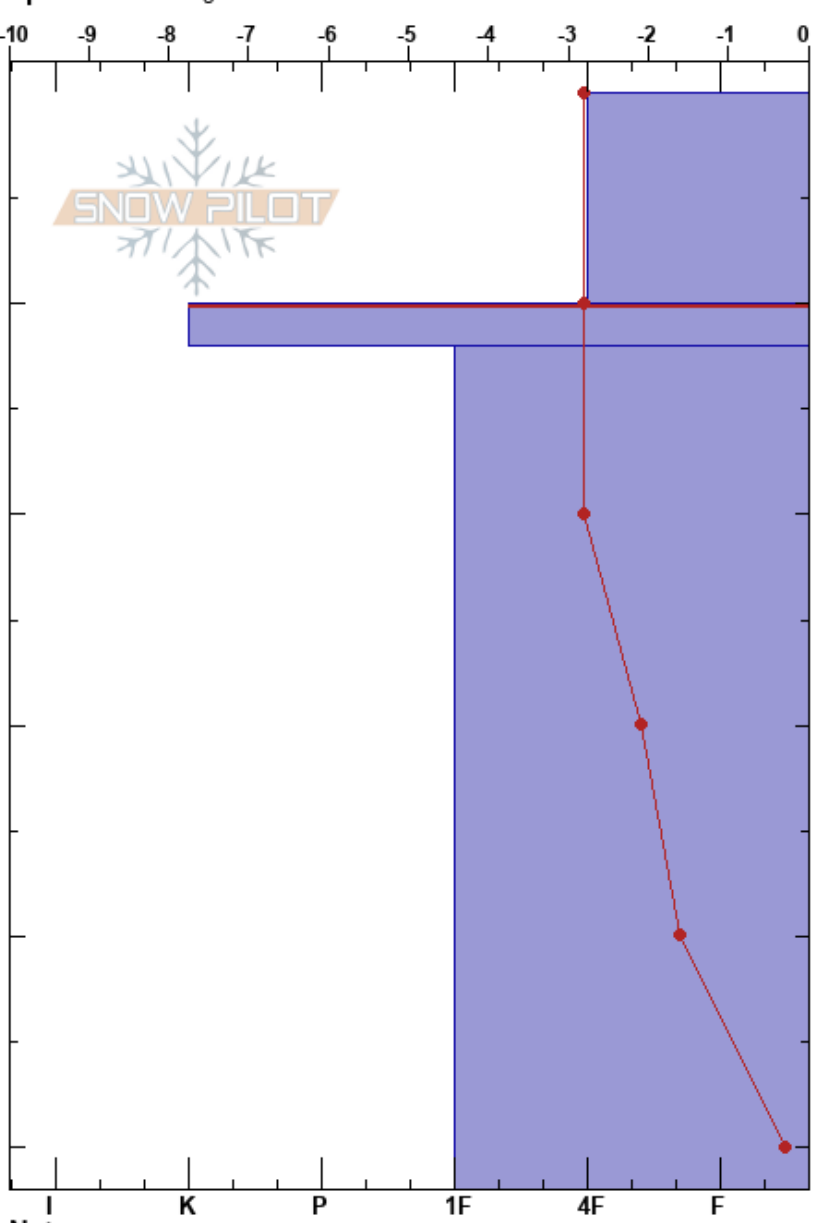

Sideshow
 South Rockies
 AB
Elevation: 1770 m
Aspect: SE
Specifics: Pit dug in a Ski Area

Emy Nantel
 08/12/2024 - 14:02
Co-ord: 11U 687049W 5465450N
Slope Angle: 30°
Wind Loading: no

Stability:
Air Temperature: -2.8°C **HS:**52 **PF:**35 **Layer Notes:** 10-12cm:Problematic layer
Sky Cover: BKN
Precipitation: NO
Wind: W Moderate

| Form | Crystal | | Moisture | ρ kg/m³ | Stability tests & Layer comments |
|-------|----------------|--|----------|------------|---|
| | Size | | | | |
| / (+) | 0.5-1 (1.5) | | | | |
| ⊙⊙ | | | | | ← CT2, RP @10cm ← CT25, RP @12cm ← CT24, RP @12cm |
| • | 0.5-1 | | | | |