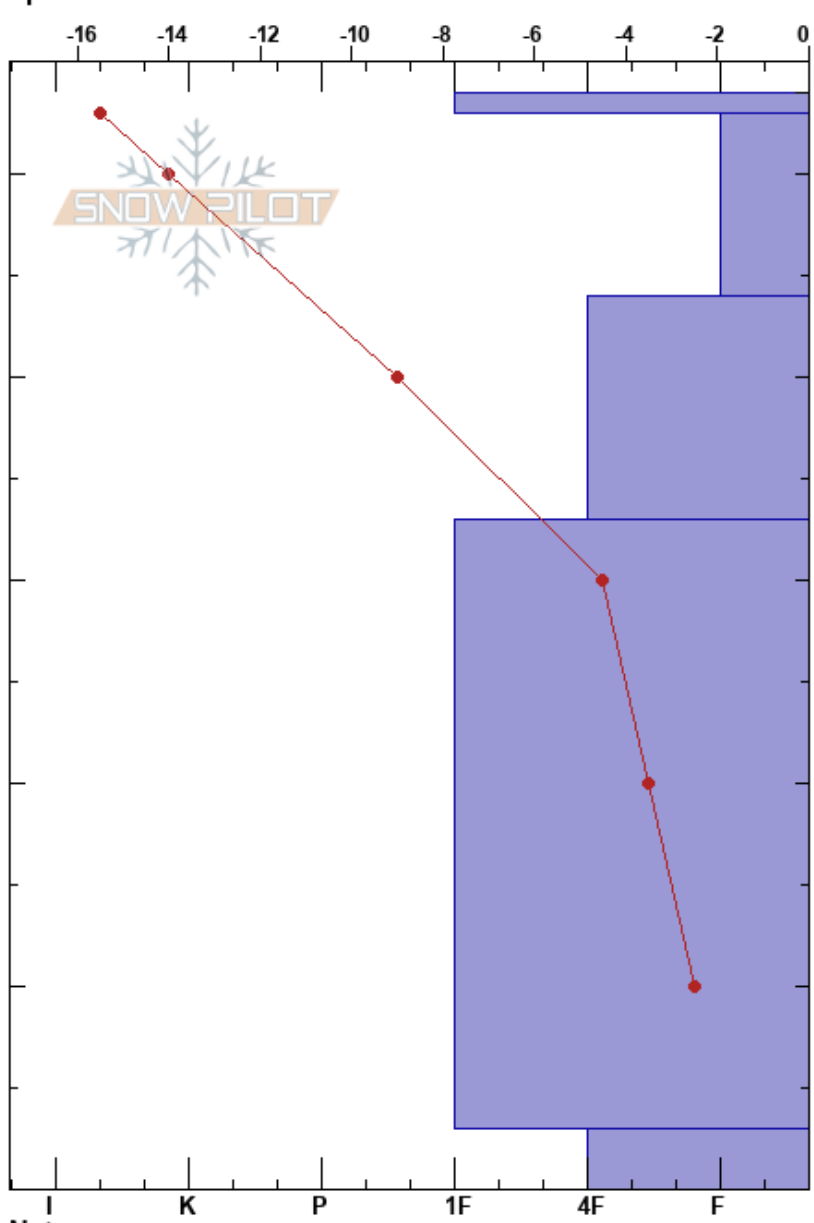

Wineglass  
 Eastern Sierra Nevada  
 CA  
 Elevation: 10000 ft  
 Aspect: N  
 Specifics:

Steve Mace  
 12/09/2024 - 2:00pm  
 Co-ord: 37.53882N, -118.81068W  
 Slope Angle: 30°  
 Wind Loading:

Stability:  
 Air Temperature: -1.5°C PF:20  
 Sky Cover: CLR  
 Precipitation: NO  
 Wind: S Moderate

Layer Notes:

Form	Crystal		$\rho$ kg/m <sup>3</sup>	Stability tests & Layer comments
	Size	Moisture		
•	1			
□	2			
□	1-1.5			
⊖	1			
□	2-2.5			

Notes: