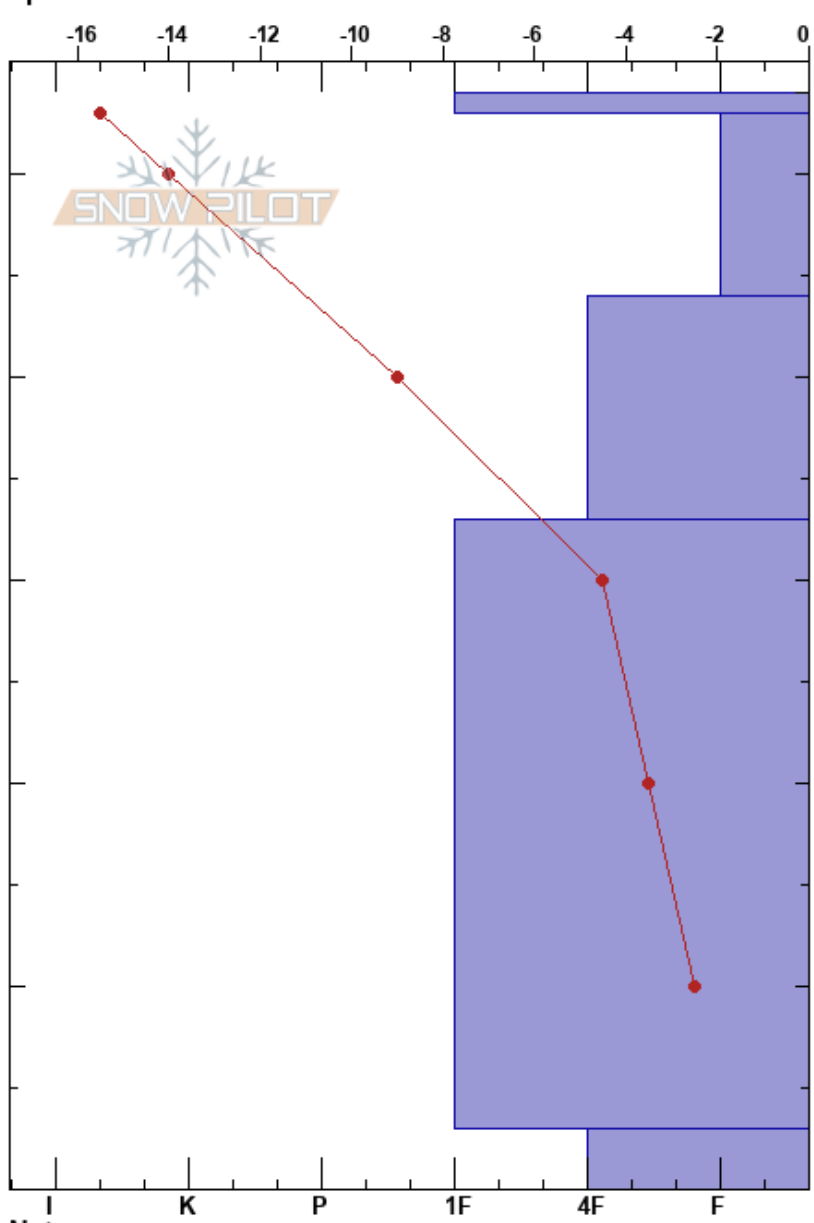

Wineglass
 Eastern Sierra Nevada
 CA
 Elevation: 10000 ft
 Aspect: N
 Specifics:

Steve Mace
 12/09/2024 - 2:00pm
 Co-ord: 37.53882N, -118.81068W
 Slope Angle: 30°
 Wind Loading:

Stability:
 Air Temperature: -1.5°C PF:20
 Sky Cover: CLR
 Precipitation: NO
 Wind: S Moderate

Layer Notes:

Form	Crystal		ρ kg/m ³	Stability tests & Layer comments
	Size	Moisture		
•	1			
□	2			
□	1-1.5			
⊖	1			
□	2-2.5			

Notes: