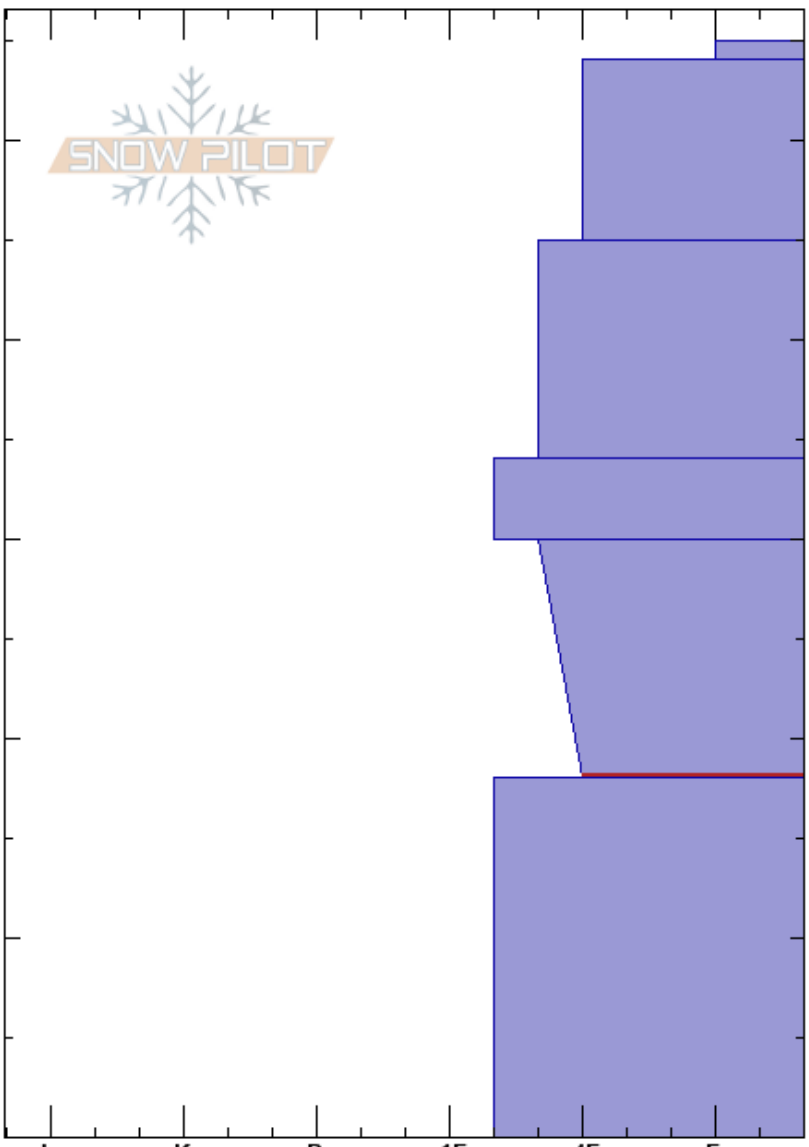

Middle Basin, E, NE
 Madison Range-N
 MT
Elevation: 9280 ft
Aspect: 67°
Specifics: We skied slope

Beau Fredlund
 12/08/2024 - 2:30pm
Co-ord: 45.33130N, -111.38274E
Slope Angle: 27°
Wind Loading:

Stability:
Air Temperature:
Sky Cover:
Precipitation:
Wind:

HS:55
 30-18cm:Problematic layer

Depth (cm)	Crystal		Moisture	ρ kg/m ³	Stability tests & Layer comments
	Form	Size			
55	Δ				
50	\ominus	1			
40	\ominus	1			
30					
20	\ominus	1			
10	\ominus	1			
0					ECTX

Notes: Snowpit from yesterday, Dec. 8th.