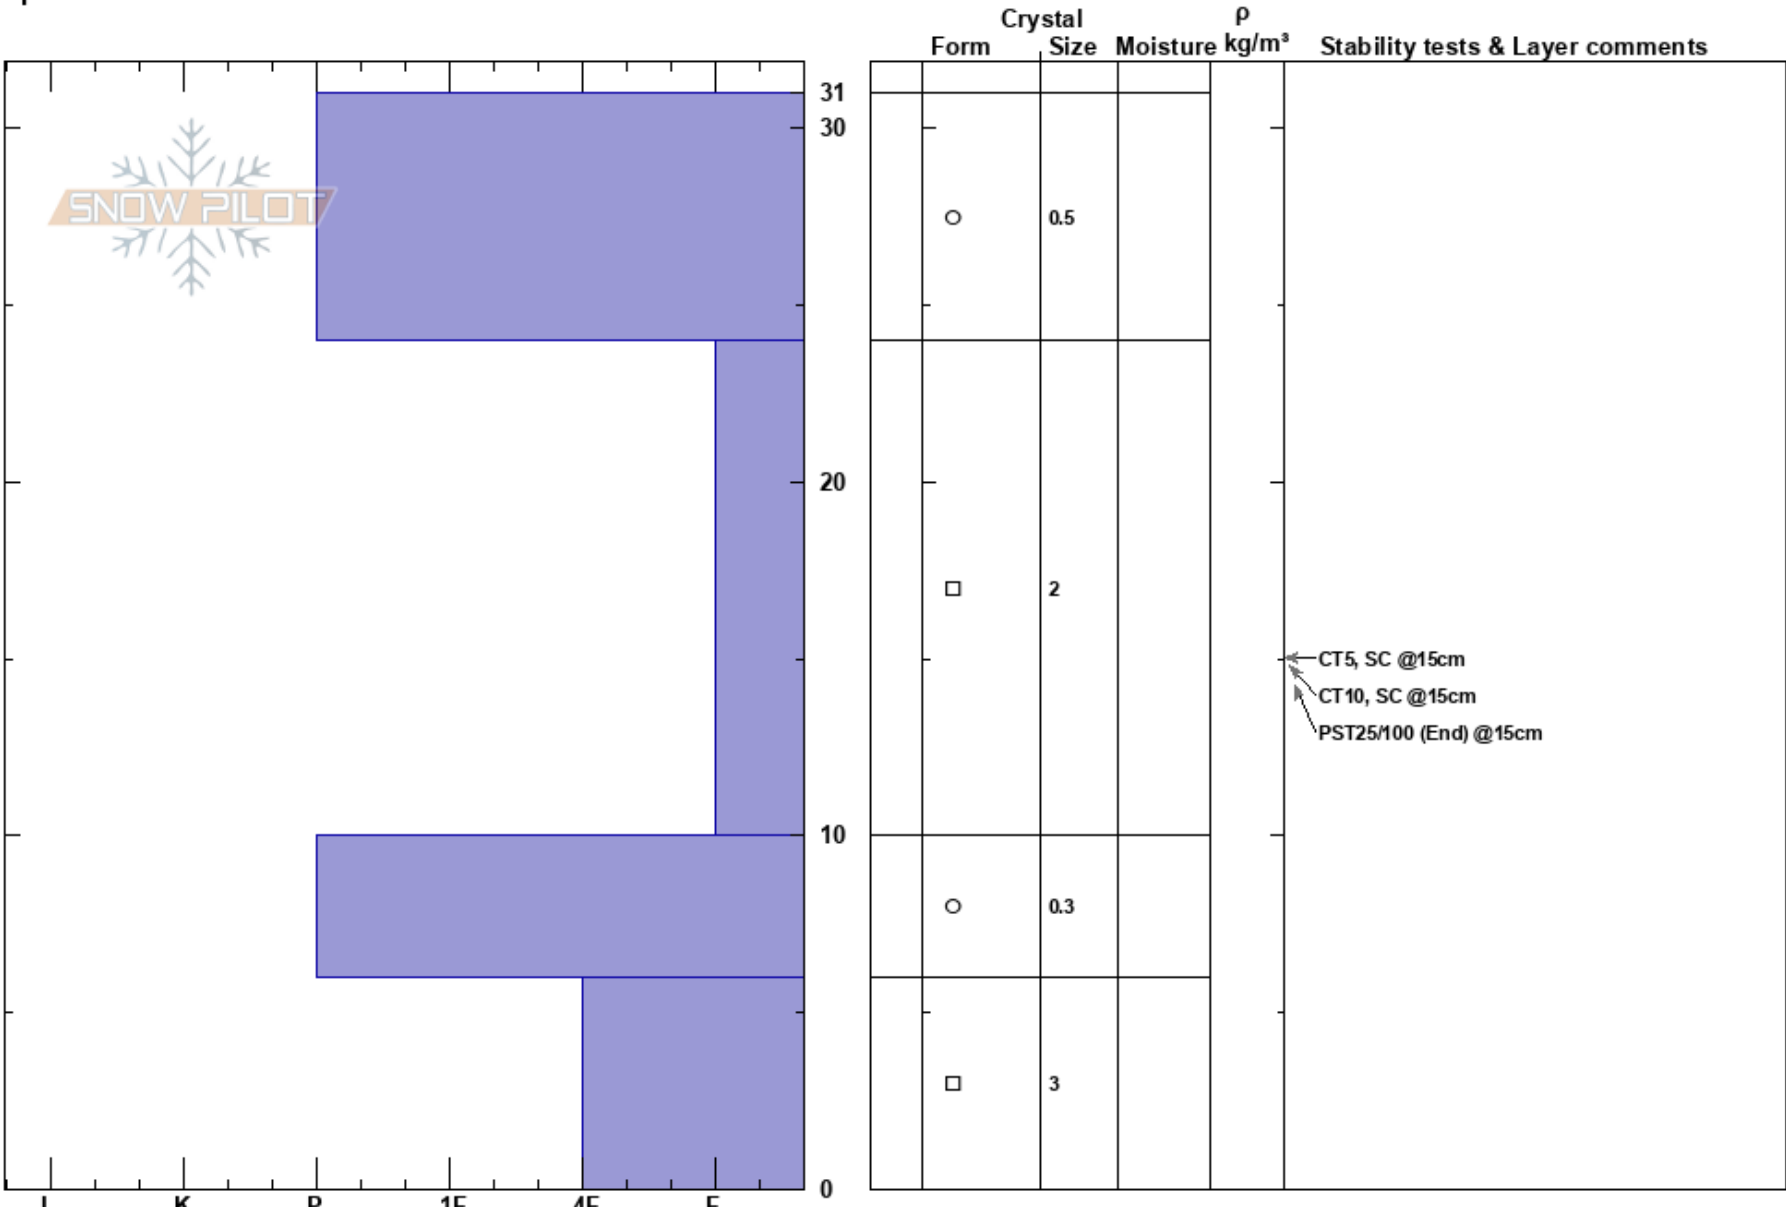

Elbert South TH  
 Tenmile Range  
 CO  
 Elevation: 9852 ft  
 Aspect: SE  
 Specifics:

Chris Peterson  
 02/05/2018 - 10:30am  
 Co-ord: 13S 381067W 4328186N  
 Slope Angle: 17°  
 Wind Loading:

Stability:  
 Air Temperature: 2°C  
 Sky Cover: OVC  
 Precipitation: S-1  
 Wind: W Light Breeze

HS:31  
 PF:20  
 Layer Notes:

Notes: