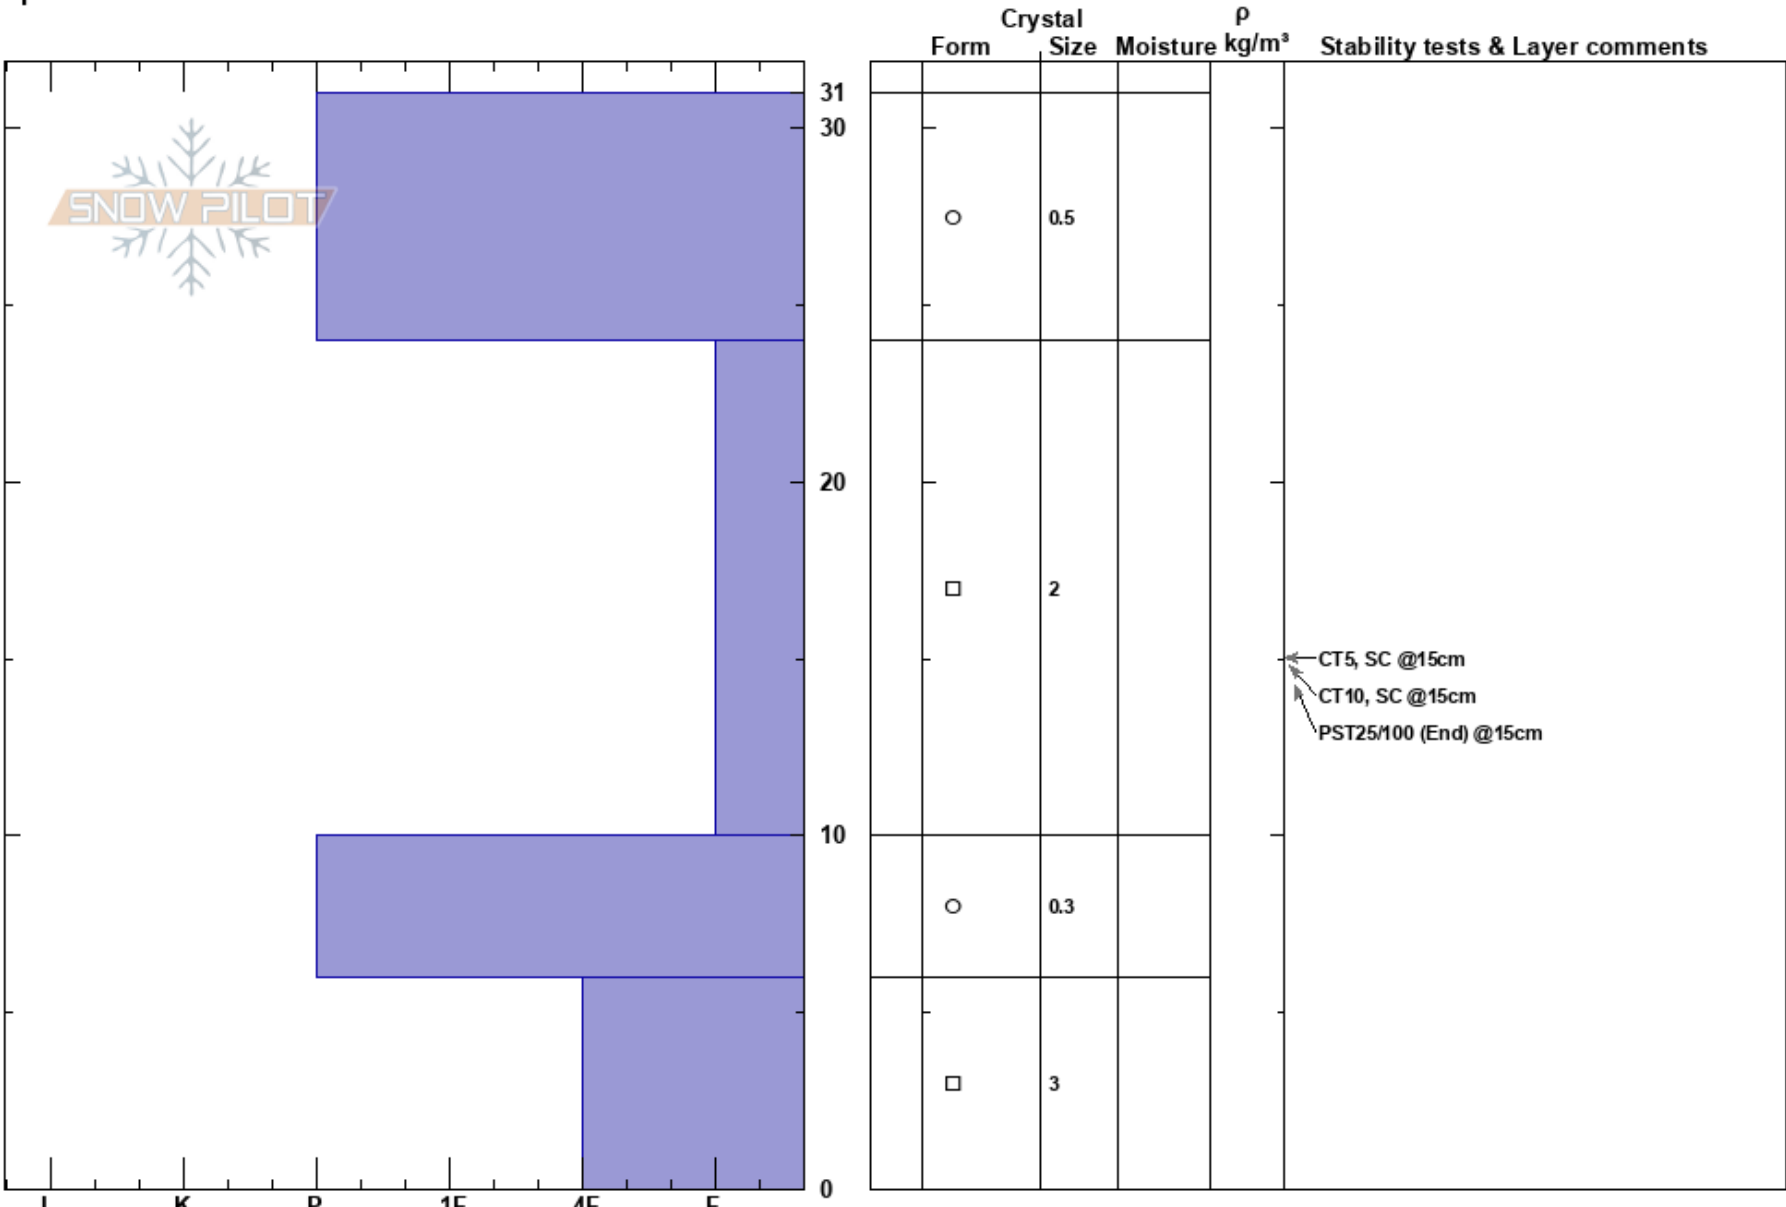

Elbert South TH
 Tenmile Range
 CO
 Elevation: 9852 ft
 Aspect: SE
 Specifics:

Chris Peterson
 02/05/2018 - 10:30am
 Co-ord: 13S 381067W 4328186N
 Slope Angle: 17°
 Wind Loading:

Stability:
 Air Temperature: 2°C
 Sky Cover: OVC
 Precipitation: S-1
 Wind: W Light Breeze

HS:31
 PF:20
 Layer Notes:

Notes: