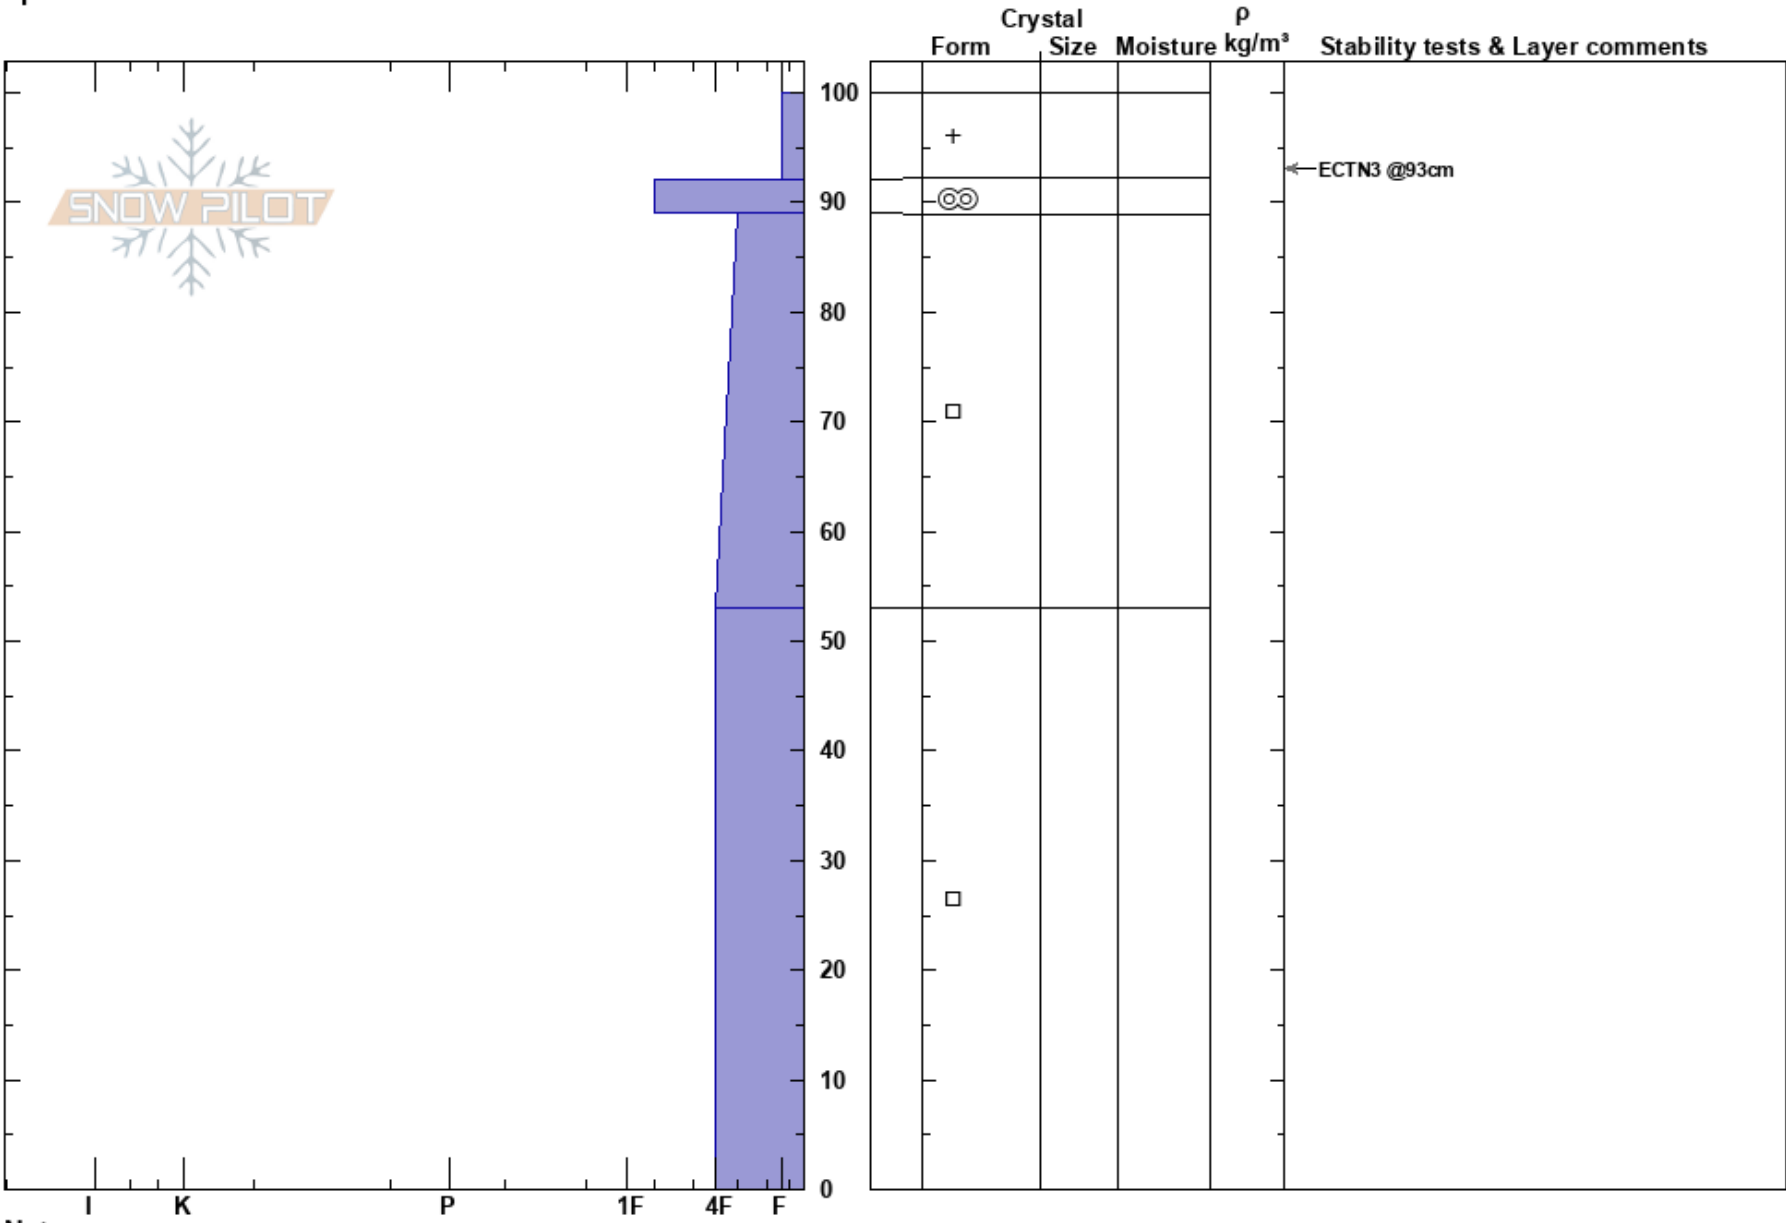

Hagerman
 Sawatch Range
 CO
Elevation: 11800 ft
Aspect: 75°
Specifics:

Jason Konigsberg
 12/09/2024 - 12:00pm
Co-ord: 39.26248N, -106.47153W
Slope Angle:
Wind Loading:

Stability:
Air Temperature:
Sky Cover:
Precipitation:
Wind:

HS:100

Layer Notes:

Notes: