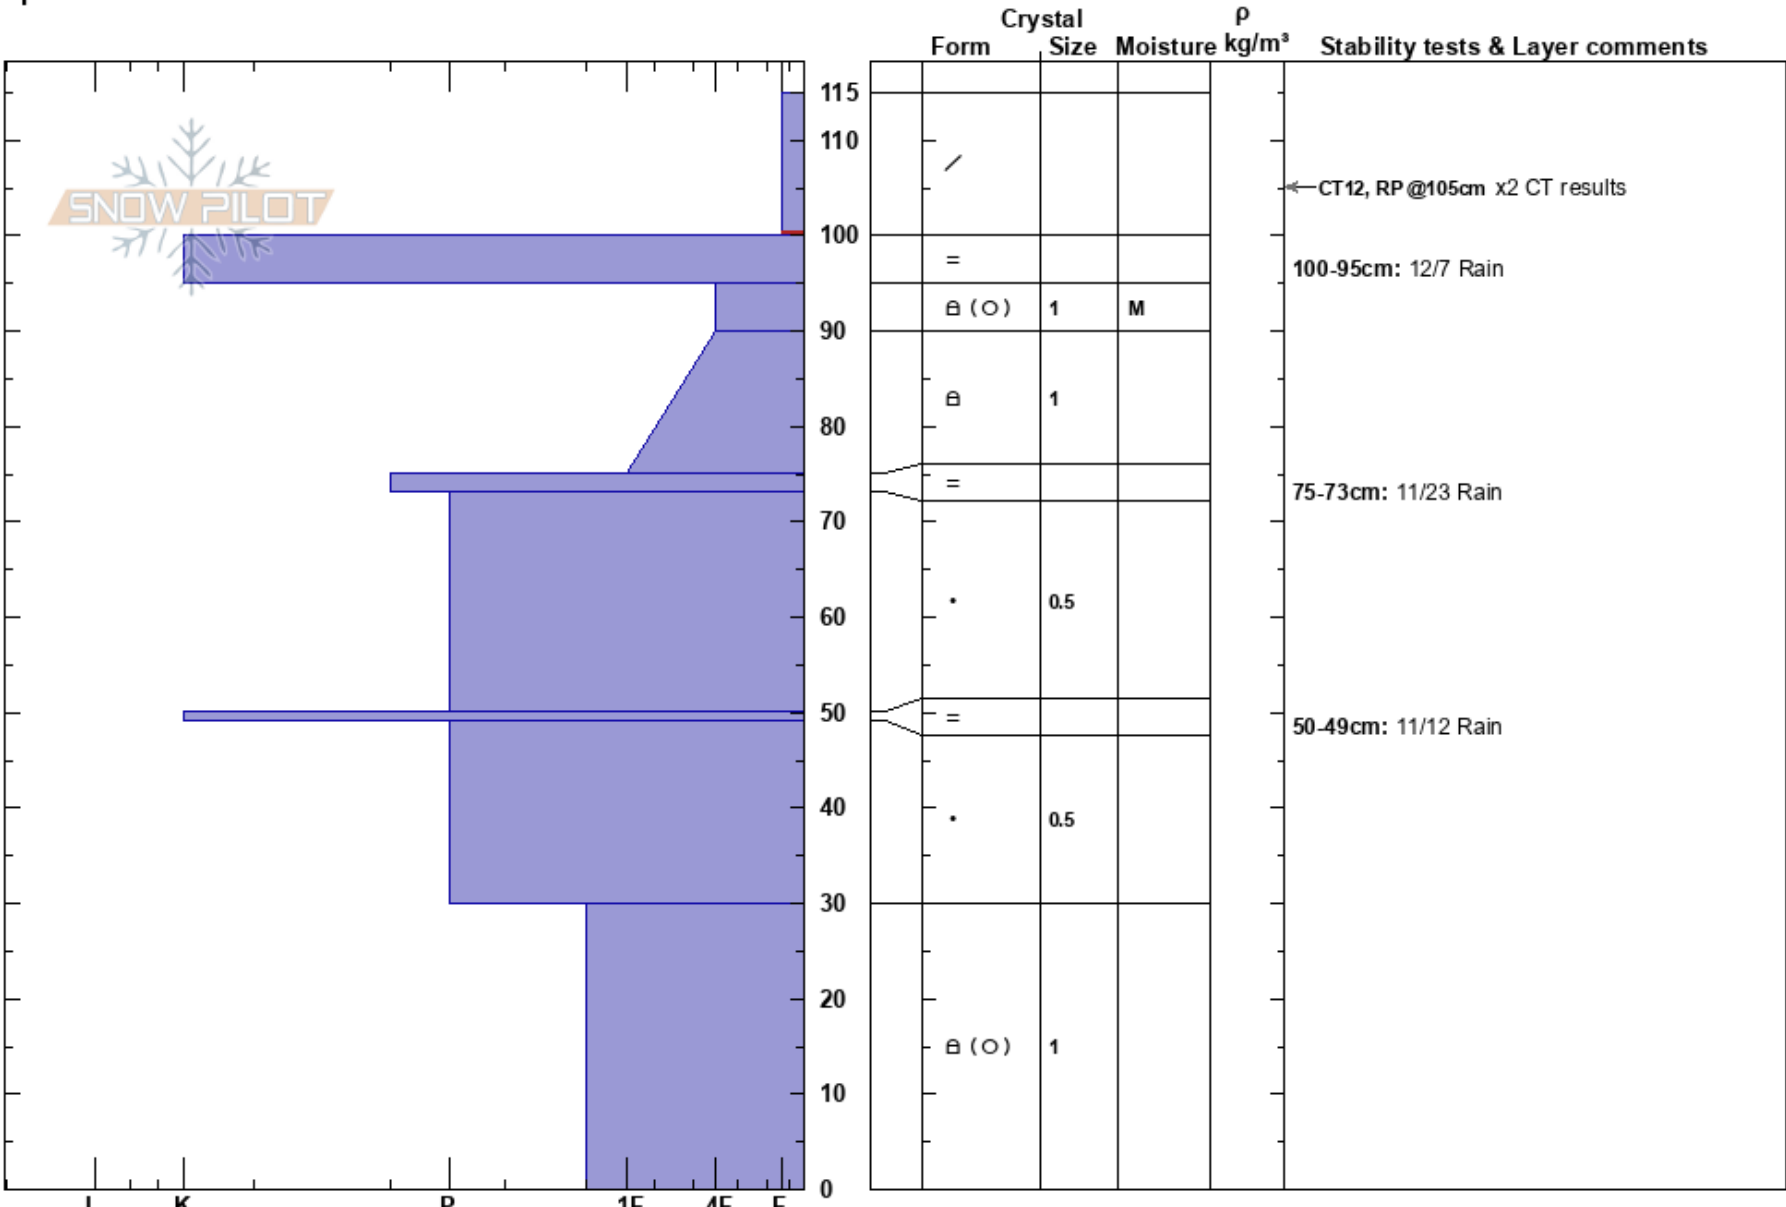

Trestle Ridge  
 Cabinet Mountains  
 ID  
 Elevation: 6000 ft  
 Aspect: NW  
 Specifics:

M. Krmpotich  
 12/09/2024 - 11:30am  
 Co-ord: 48.34401N, -116.20992W  
 Slope Angle:  
 Wind Loading: previous

Stability:  
 Air Temperature:  
 Sky Cover: X  
 Precipitation: NO  
 Wind: W Light Breeze

HS:115  
 PS: 10  
 Layer Notes:  
 115-100cm: Problematic layer  
 100-95cm: 12/7 Rain  
 75-73cm: 11/23 Rain  
 50-49cm: 11/12 Rain