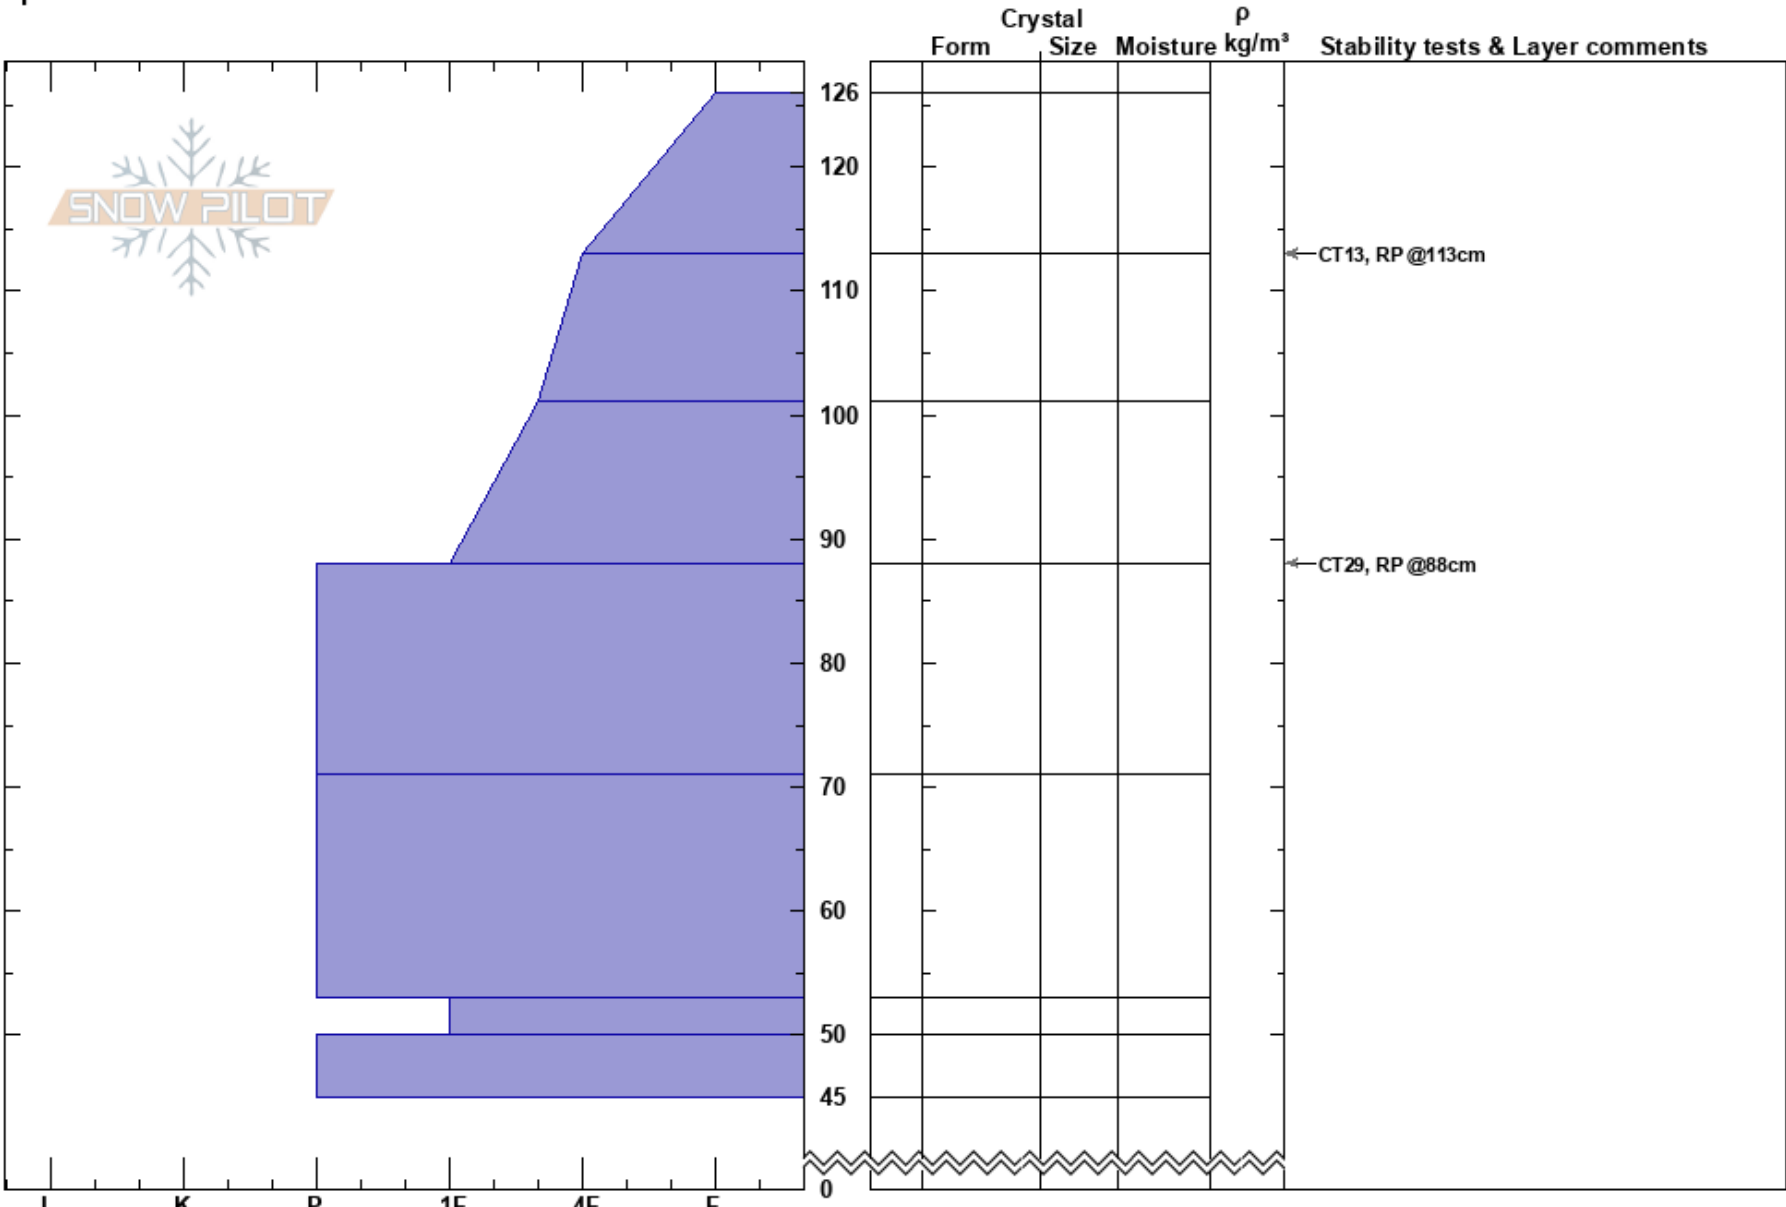

Robina4
 Monashee
 BC
 Elevation: 1900 m
 Aspect: 270°
 Specifics:

Ben Nearingburg
 09/12/2024 - 14:00
 Co-ord: 11U 358986W 5833308N
 Slope Angle: 24°
 Wind Loading:

Stability: **Air Temperature:**
Sky Cover: BKN
Precipitation: NO
Wind: Calm

HS:126
PF:40

Layer Notes:

Notes: Clearing in sparse forest with little sun or wind exposure. CTM 13,14 (RP) up 113 on Sz 2 stellars on a layer within the HST, and CTH 28,29 (RP) up 88 on old SH Sz 2 (fallen over). Largely rightside up snowpack, did not dig from 45 cm to ground.