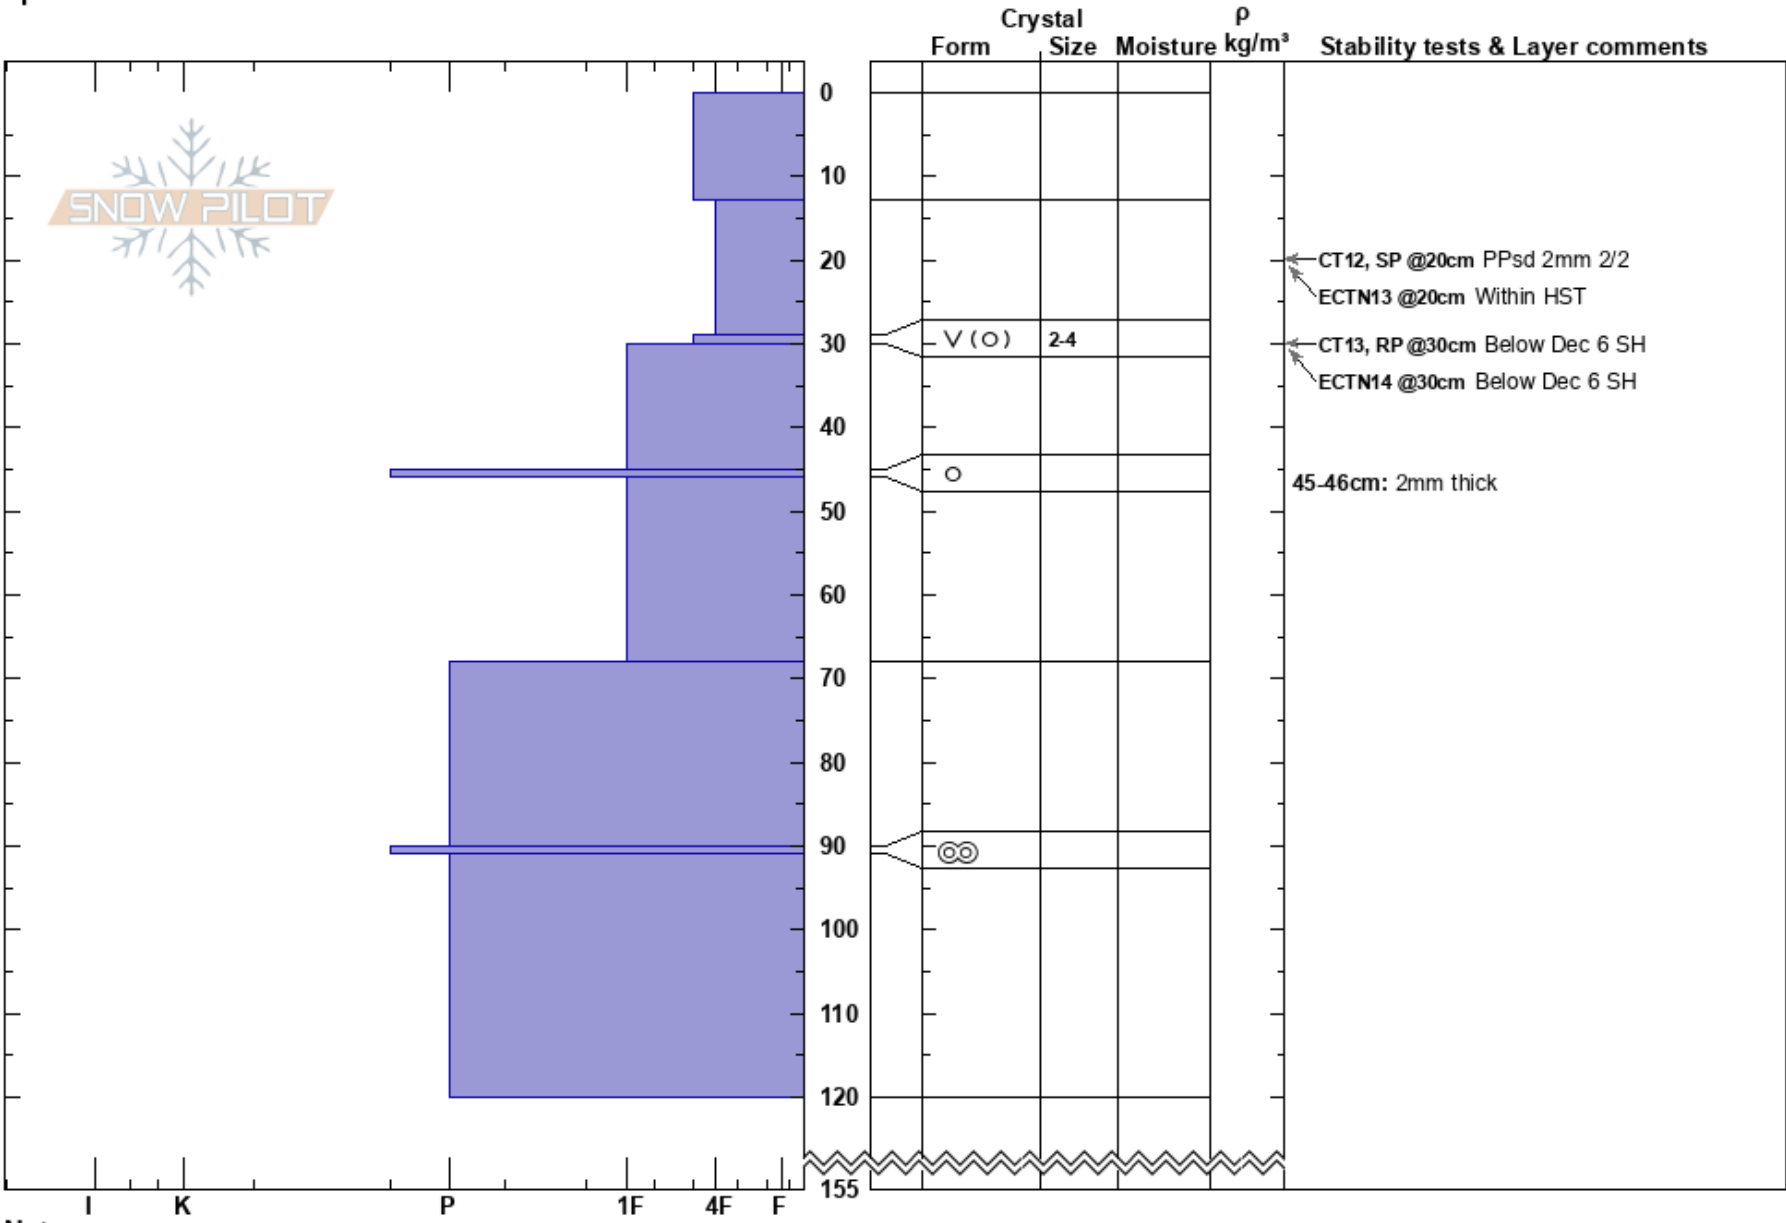

James Bond Entrance
 Monashee
 BC
 Elevation: 2140 m
 Aspect: N
 Specifics:

Monashee Powder
 09/12/2024 - 13:00
 Co-ord:
 Slope Angle: 28°
 Wind Loading:

Stability:
 Air Temperature: -9.5°C
 Sky Cover: OVC
 Precipitation:
 Wind: NW Light Breeze

HS:155
 29-30cm: Problematic layer
 45-46cm: 2mm thick

Notes: