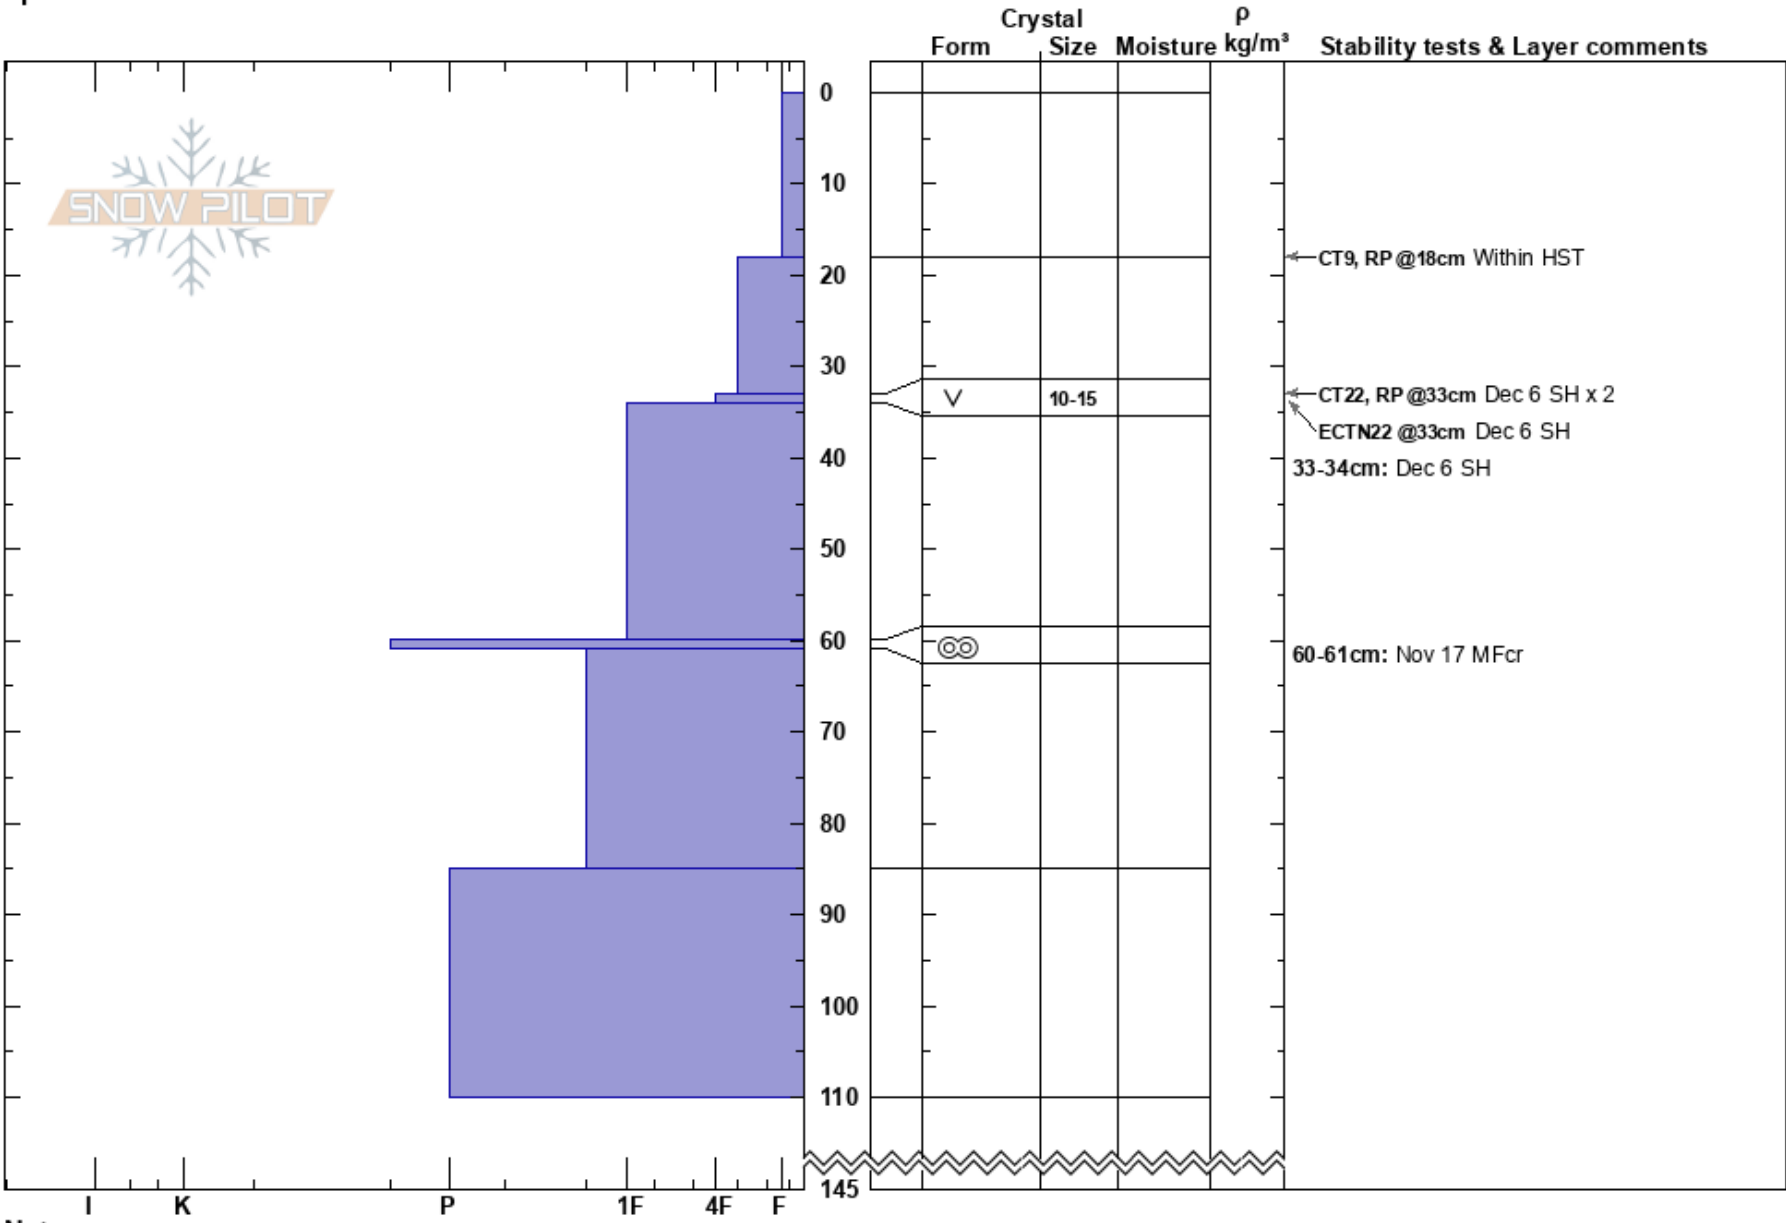

Little Garnet Soutg  
 Monashee  
 BC  
 Elevation: 1875 m  
 Aspect: SE  
 Specifics:

Monashee Powder  
 09/12/2024 - 12:45  
 Co-ord:  
 Slope Angle: 22°  
 Wind Loading:

Stability:  
 Air Temperature: -11°C  
 Sky Cover: BKN  
 Precipitation: NO  
 Wind: NW Light Breeze

HS:145  
 PF:45  
 33-34cm: Dec 6 SH  
 33-34cm: Problematic layer  
 60-61cm: Nov 17 MFcr

Layer Notes:

Notes: Far skiers left.