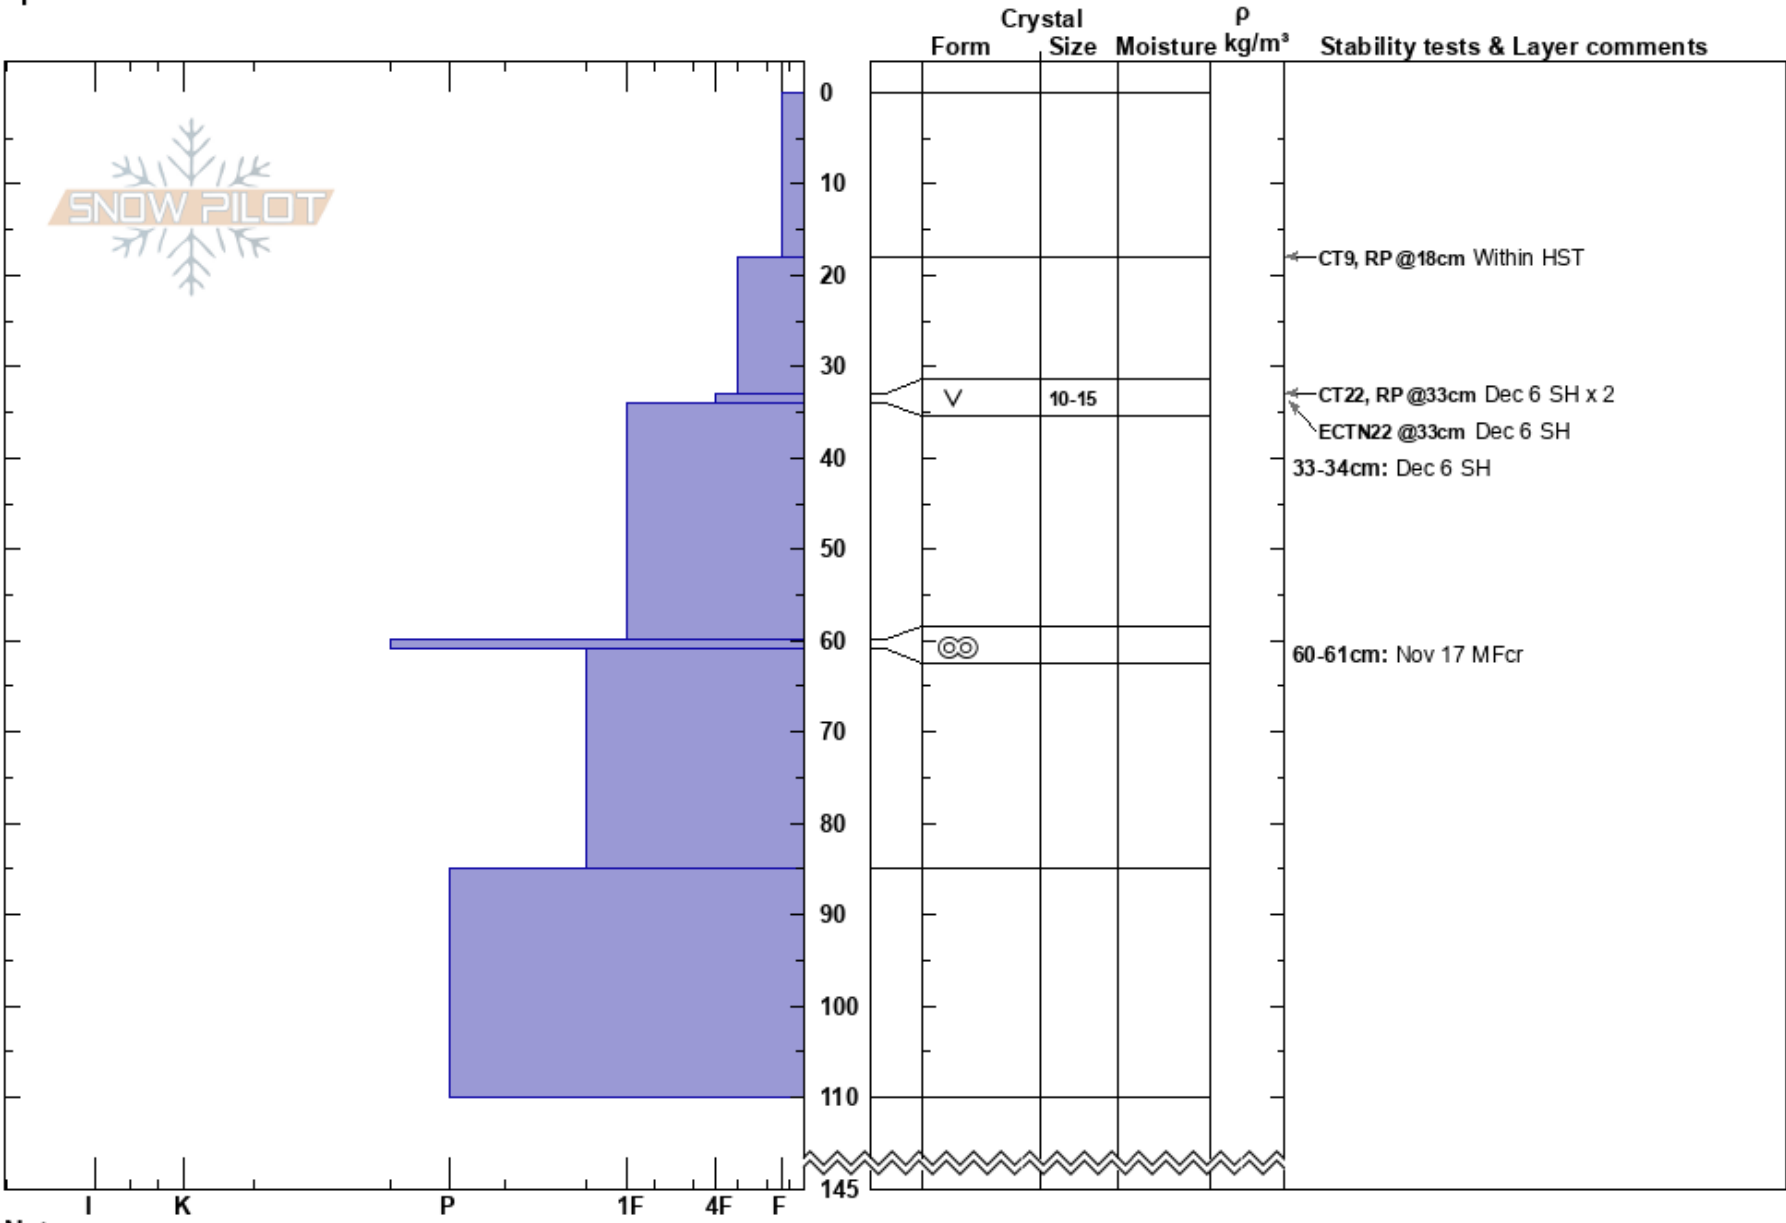

Little Garnet Soutg
 Monashee
 BC
 Elevation: 1875 m
 Aspect: SE
 Specifics:

Monashee Powder
 09/12/2024 - 12:45
 Co-ord:
 Slope Angle: 22°
 Wind Loading:

Stability:
 Air Temperature: -11°C
 Sky Cover: BKN
 Precipitation: NO
 Wind: NW Light Breeze

HS:145
 PF:45
 33-34cm: Dec 6 SH
 33-34cm: Problematic layer
 60-61cm: Nov 17 MFcr

Layer Notes:

Notes: Far skiers left.